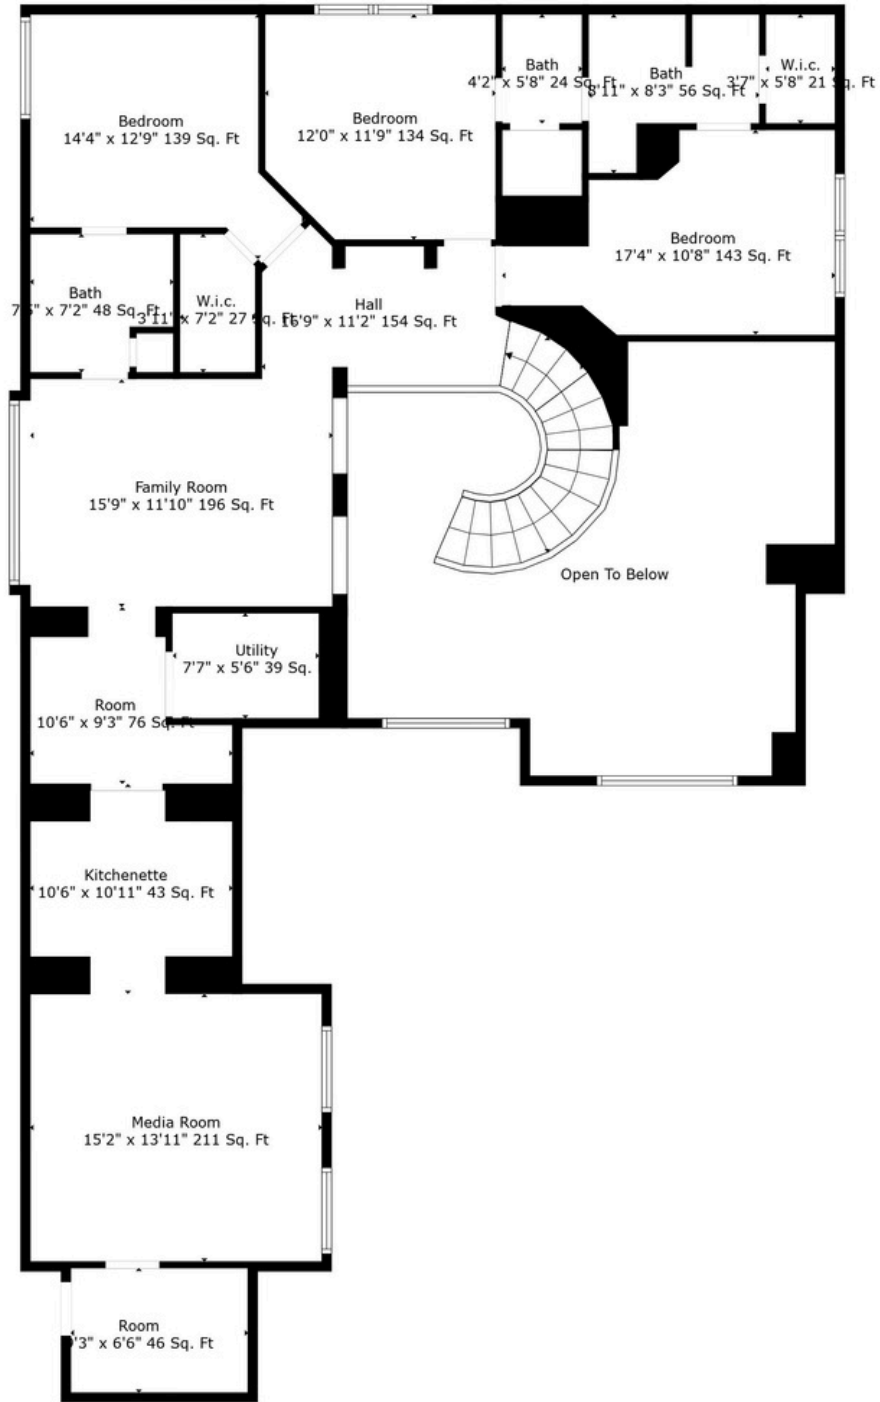

2907 Waters Lake Lane - 1st Floor

Measurements Are Calculated By Cubicasa Technology. Deemed Highly Reliable But Not Guaranteed.

2907 Waters Lake Lane - 2nd Floor

Measurements Are Calculated By Cubicasa Technology. Deemed Highly Reliable But Not Guaranteed.