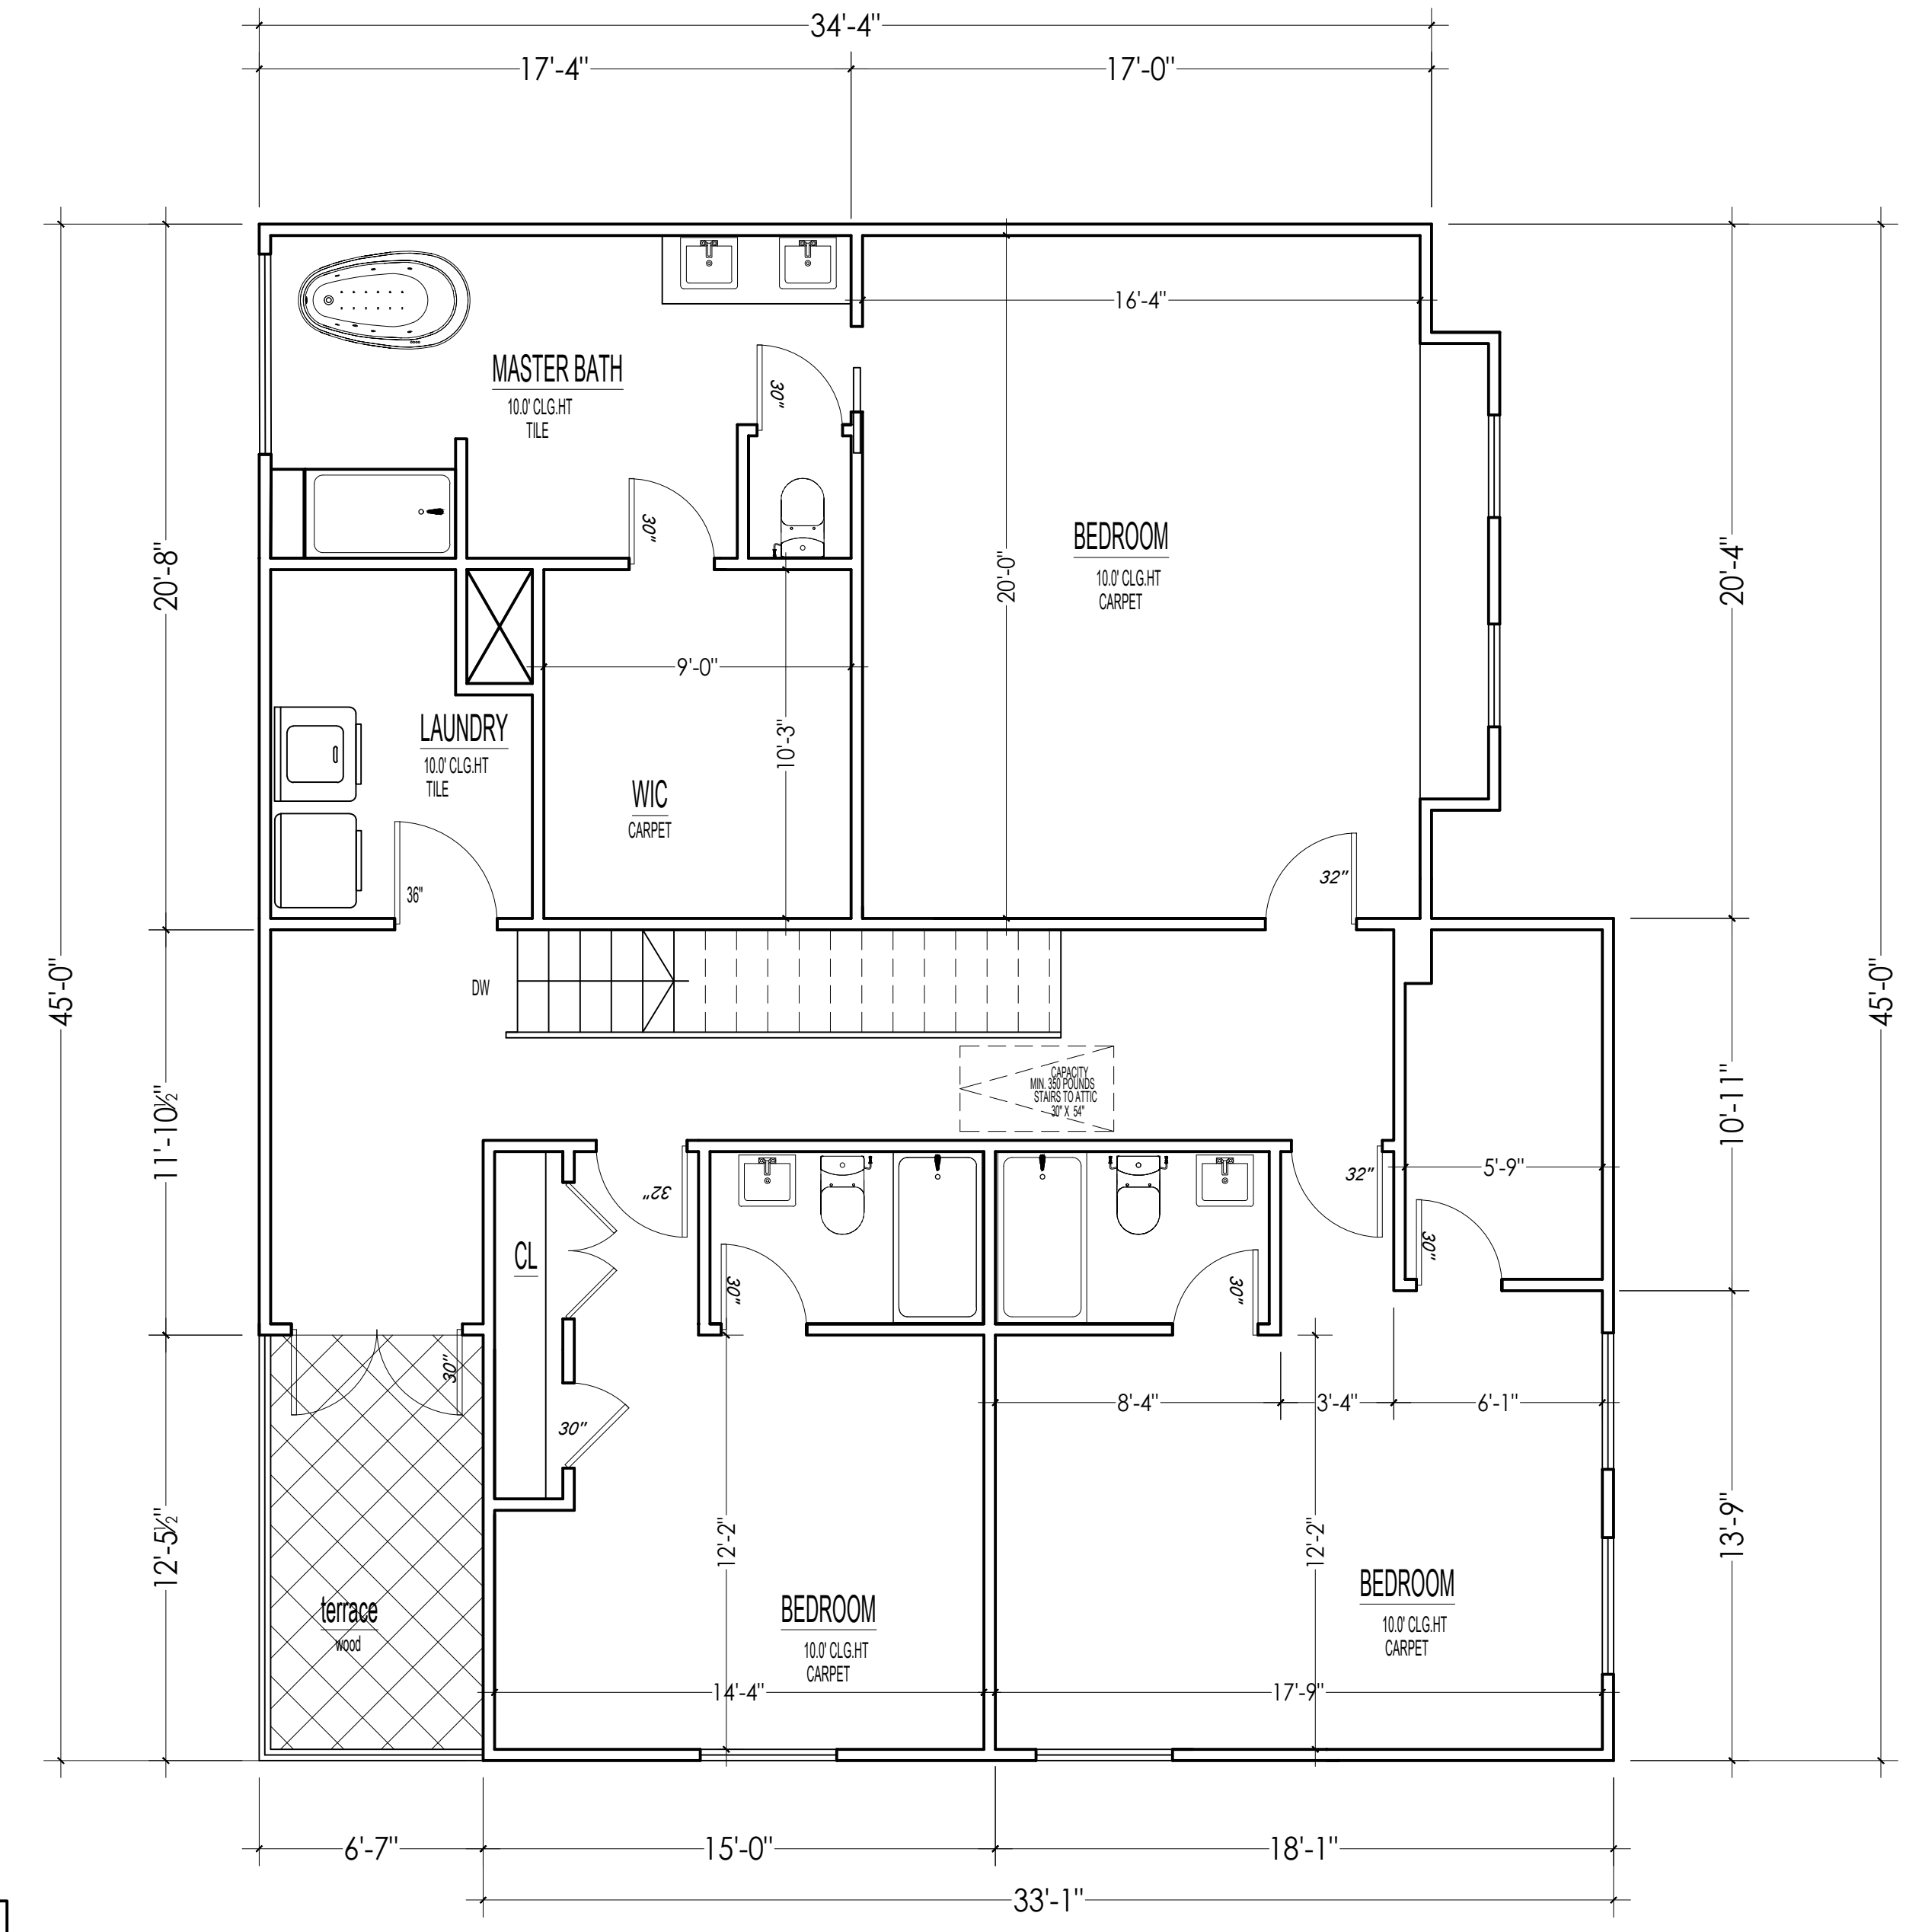

1 LEVEL FLOOR PLAN

LIVING AREA
TOTAL= 2,820 SQ.FT

NOT LIVING AREA
 LIVING AREA
TOTAL= 600.00 SQ.FT

2 LEVEL FLOOR PLAN