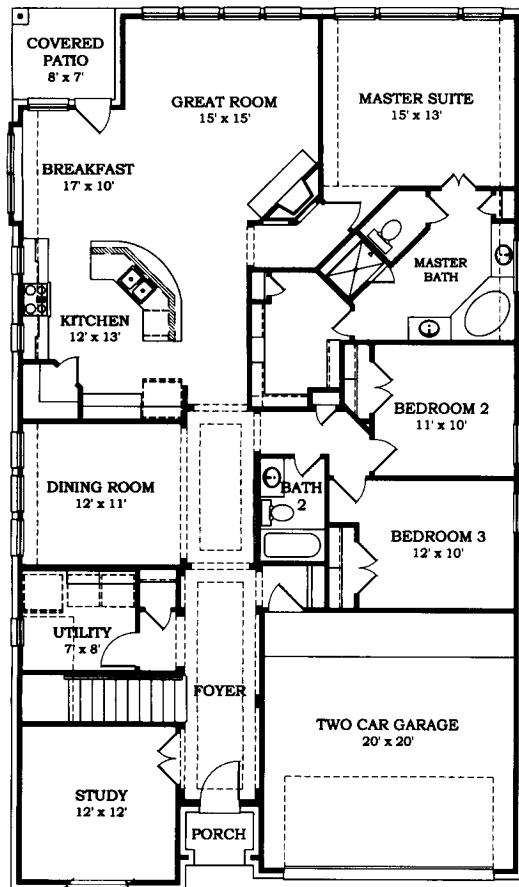

# Sweetwater

3 Bedrooms | 3 Baths

2,701 Sq. Ft. Total

FIRST FLOOR

SECOND FLOOR

LAKESIDE COLLECTION  
PLAN #4383

**LENNAR.COM**

Artist renderings are artist renderings and may contain options, which are not standard on all models. Lennar reserves the right to make changes to these floor plans and elevations without prior notice. Stated dimensions and square footage are approximate and should not be used as a representation of the actual dimensions and square footage. Any statement verbal or written regarding "under air" or "finished area" or any other description of area or square footage is not intended to be a representation of the manner in which the square footage was estimated and should not be construed to indicate or guarantee accuracy. © 2011 Lennar Corporation. All rights reserved. Lennar, the Lennar logo and LAKESIDE COLLECTION are registered service marks of Lennar Corporation and/or its subsidiaries. 12/11