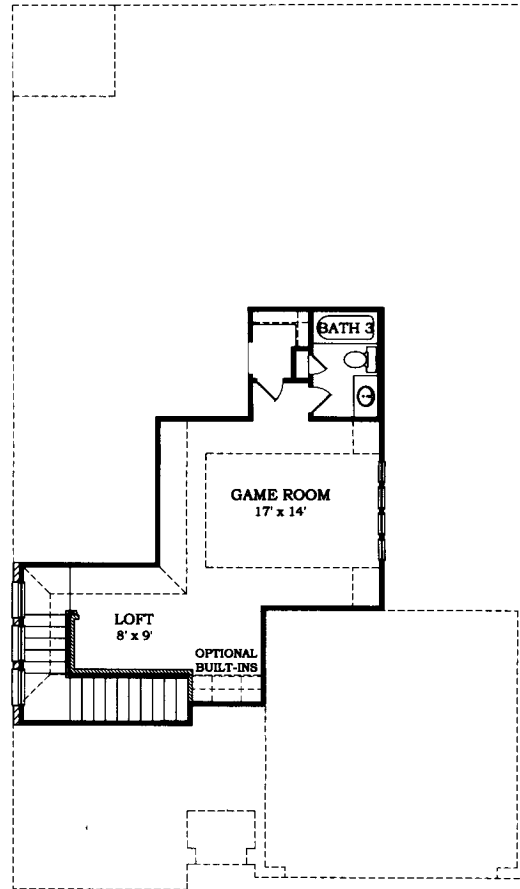

# Sweetwater

3 Bedrooms | 3 Baths

2,701 Sq. Ft. Total

FIRST FLOOR

SECOND FLOOR

LAKESIDE COLLECTION  
PLAN #4383

**LENNAR.COM**

Artist renderings are artist renderings and may contain options, which are not standard on all models. Lennar reserves the right to make changes to these floor plans and elevations without prior notice. Stated dimensions and square footage are approximate and should not be used as a representation of the actual dimensions and square footage. Any statement verbal or written regarding "under air" or "finished area" or any other description of area or square footage is not intended to be a representation of the manner in which the square footage was estimated and should not be construed to indicate or guarantee accuracy. © 2011 Lennar Corporation. All rights reserved. Lennar, the Lennar logo and LAKESIDE COLLECTION are registered service marks of Lennar Corporation and/or its subsidiaries. 12/11