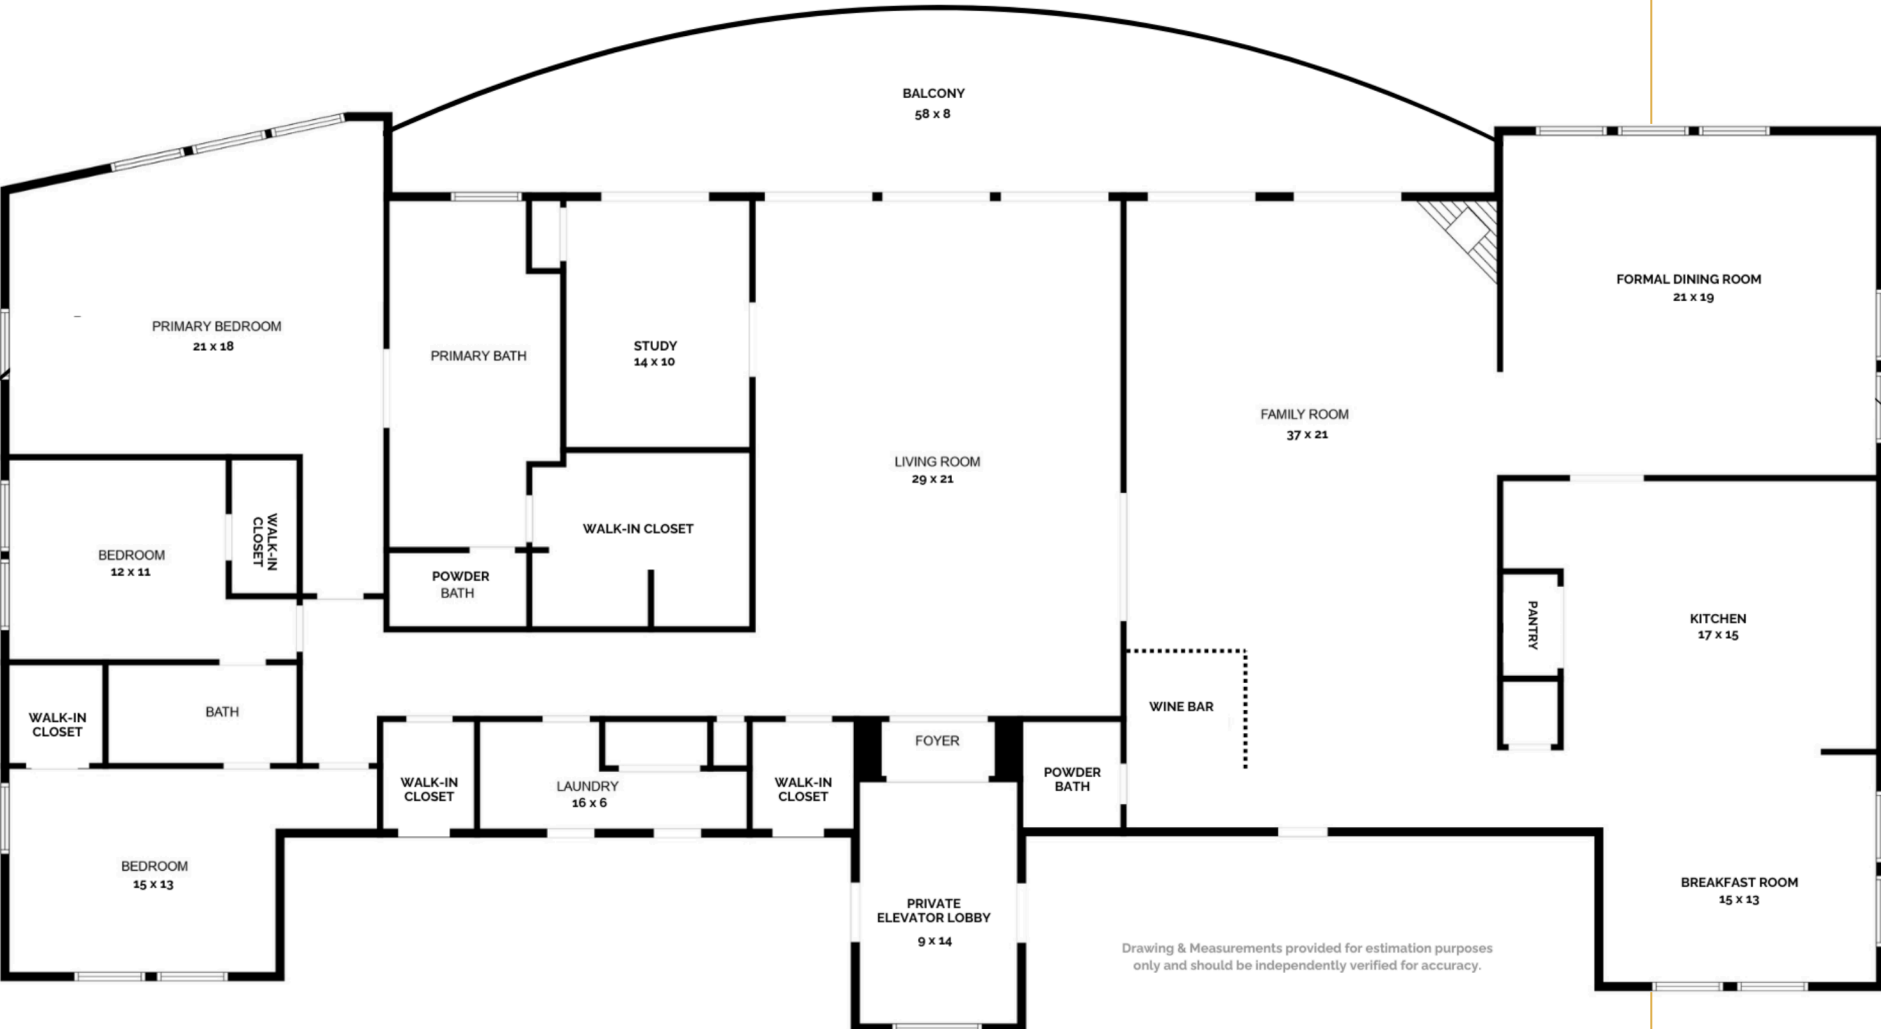

3388 Sage Road, Unit 3100 (Penthouse 1)

Sally Henry Kmiciek, CNE

12506 Memorial Drive
Houston, Texas 77024

cell: 713.858.2535
office: 713.520.1981

Sally.Kmiciek@Sothebys.Realty
SallyKmiciek.com

Martha
Turner