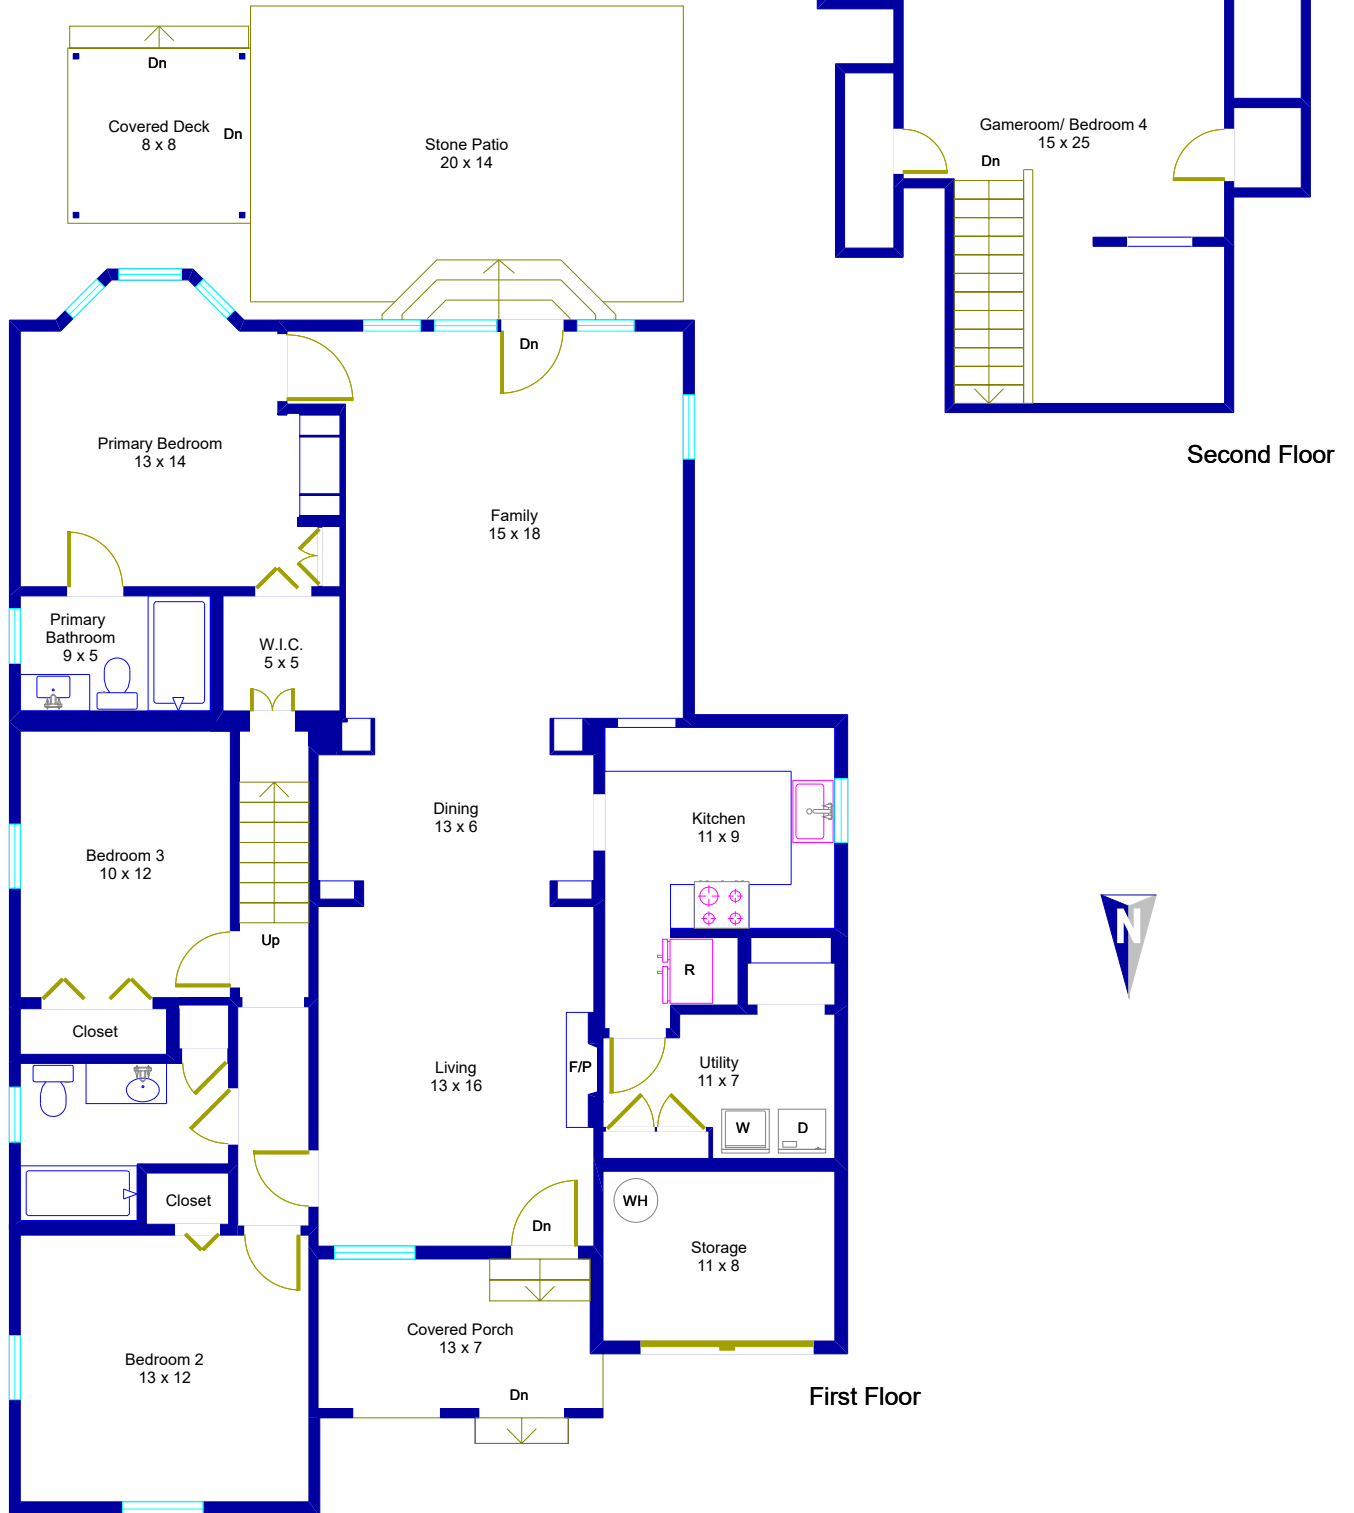

# 4411 Lone Street Bellaire, Texas

© Floor Plan Graphics LLC 2024. This floor plan is an artistic rendering only. All dimensions are approximate. Floor Plan Graphics LLC makes no representation or warranty as to this rendering's accuracy and no measurements or dimensions should be relied upon without independent verification. This floor plan and its respective square footage information and material remain the property of Floor Plan Graphics LLC.