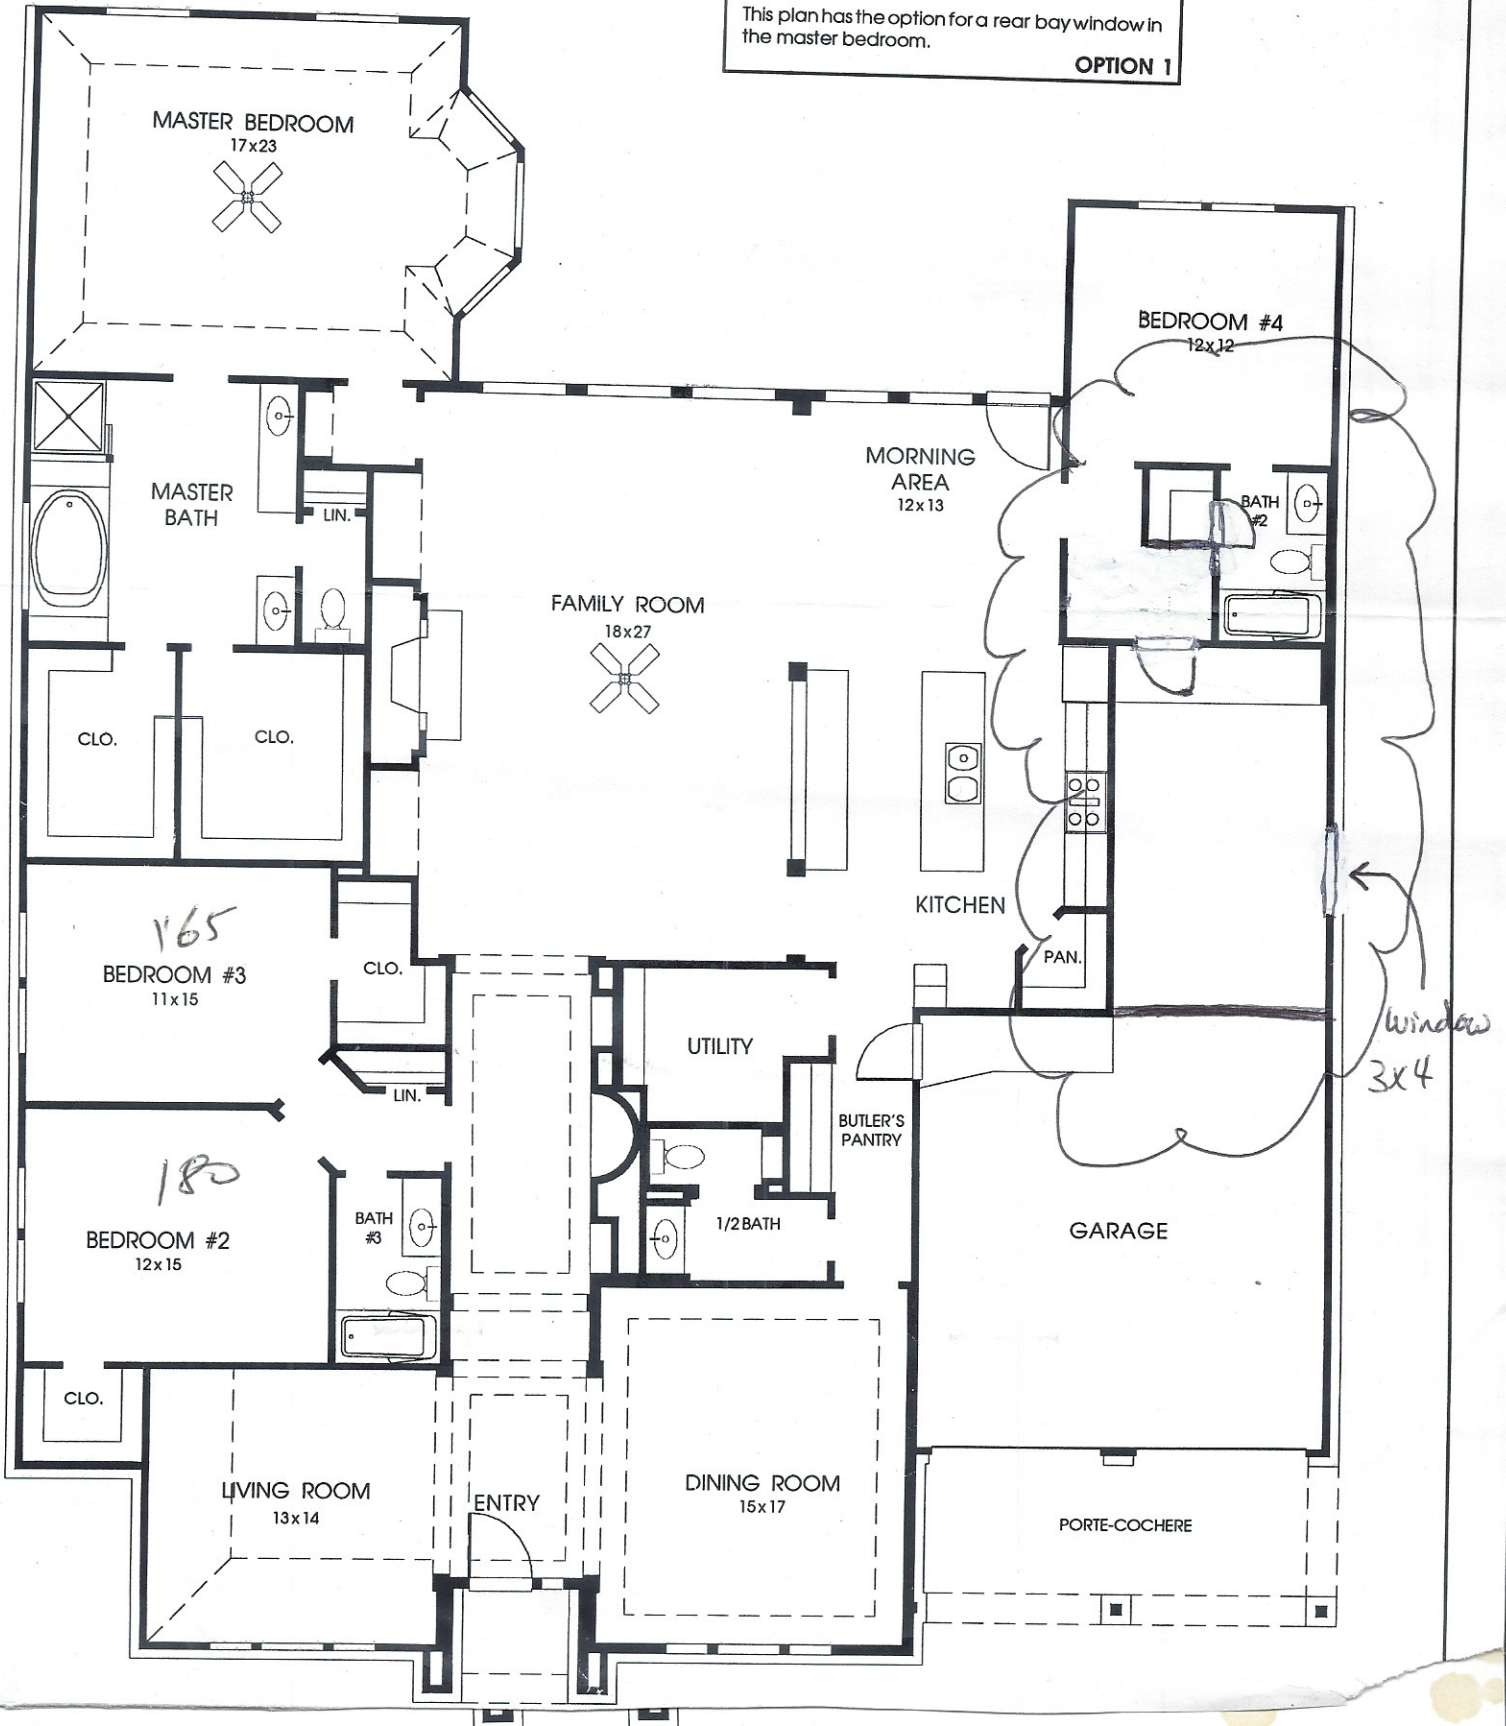

DESIGNS

Plan 3509

This home contains approximately 3,509 square feet and includes four bedrooms and three and a half baths.

Note: The Options shown on this brochure are available at an additional cost.

Not included: inside keyed deadbolt locks, refrigerators, furnishings, drapery, plants, decorator items and all other personal property being used in model homes. Builder reserves the right to make changes in the plans and specifications, and to substitute material of similar quality. Room dimensions indicate approximate inside area measurements.