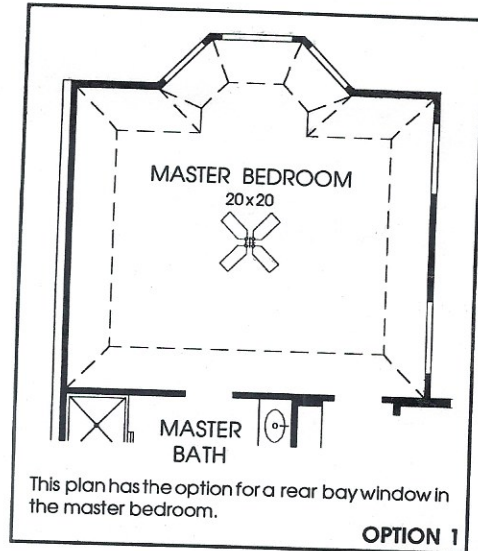

DESIGNS

Plan 3509

This home contains approximately 3,509 square feet and includes four bedrooms and three and a half baths.

Note: The Options shown on this brochure are available at an additional cost.

Not included: inside keyed deadbolt locks, refrigerators, furnishings, drapery, plants, decorator items and all other personal property being used in model homes. Builder reserves the right to make changes in the plans and specifications, and to substitute material of similar quality. Room dimensions indicate approximate inside area measurements.