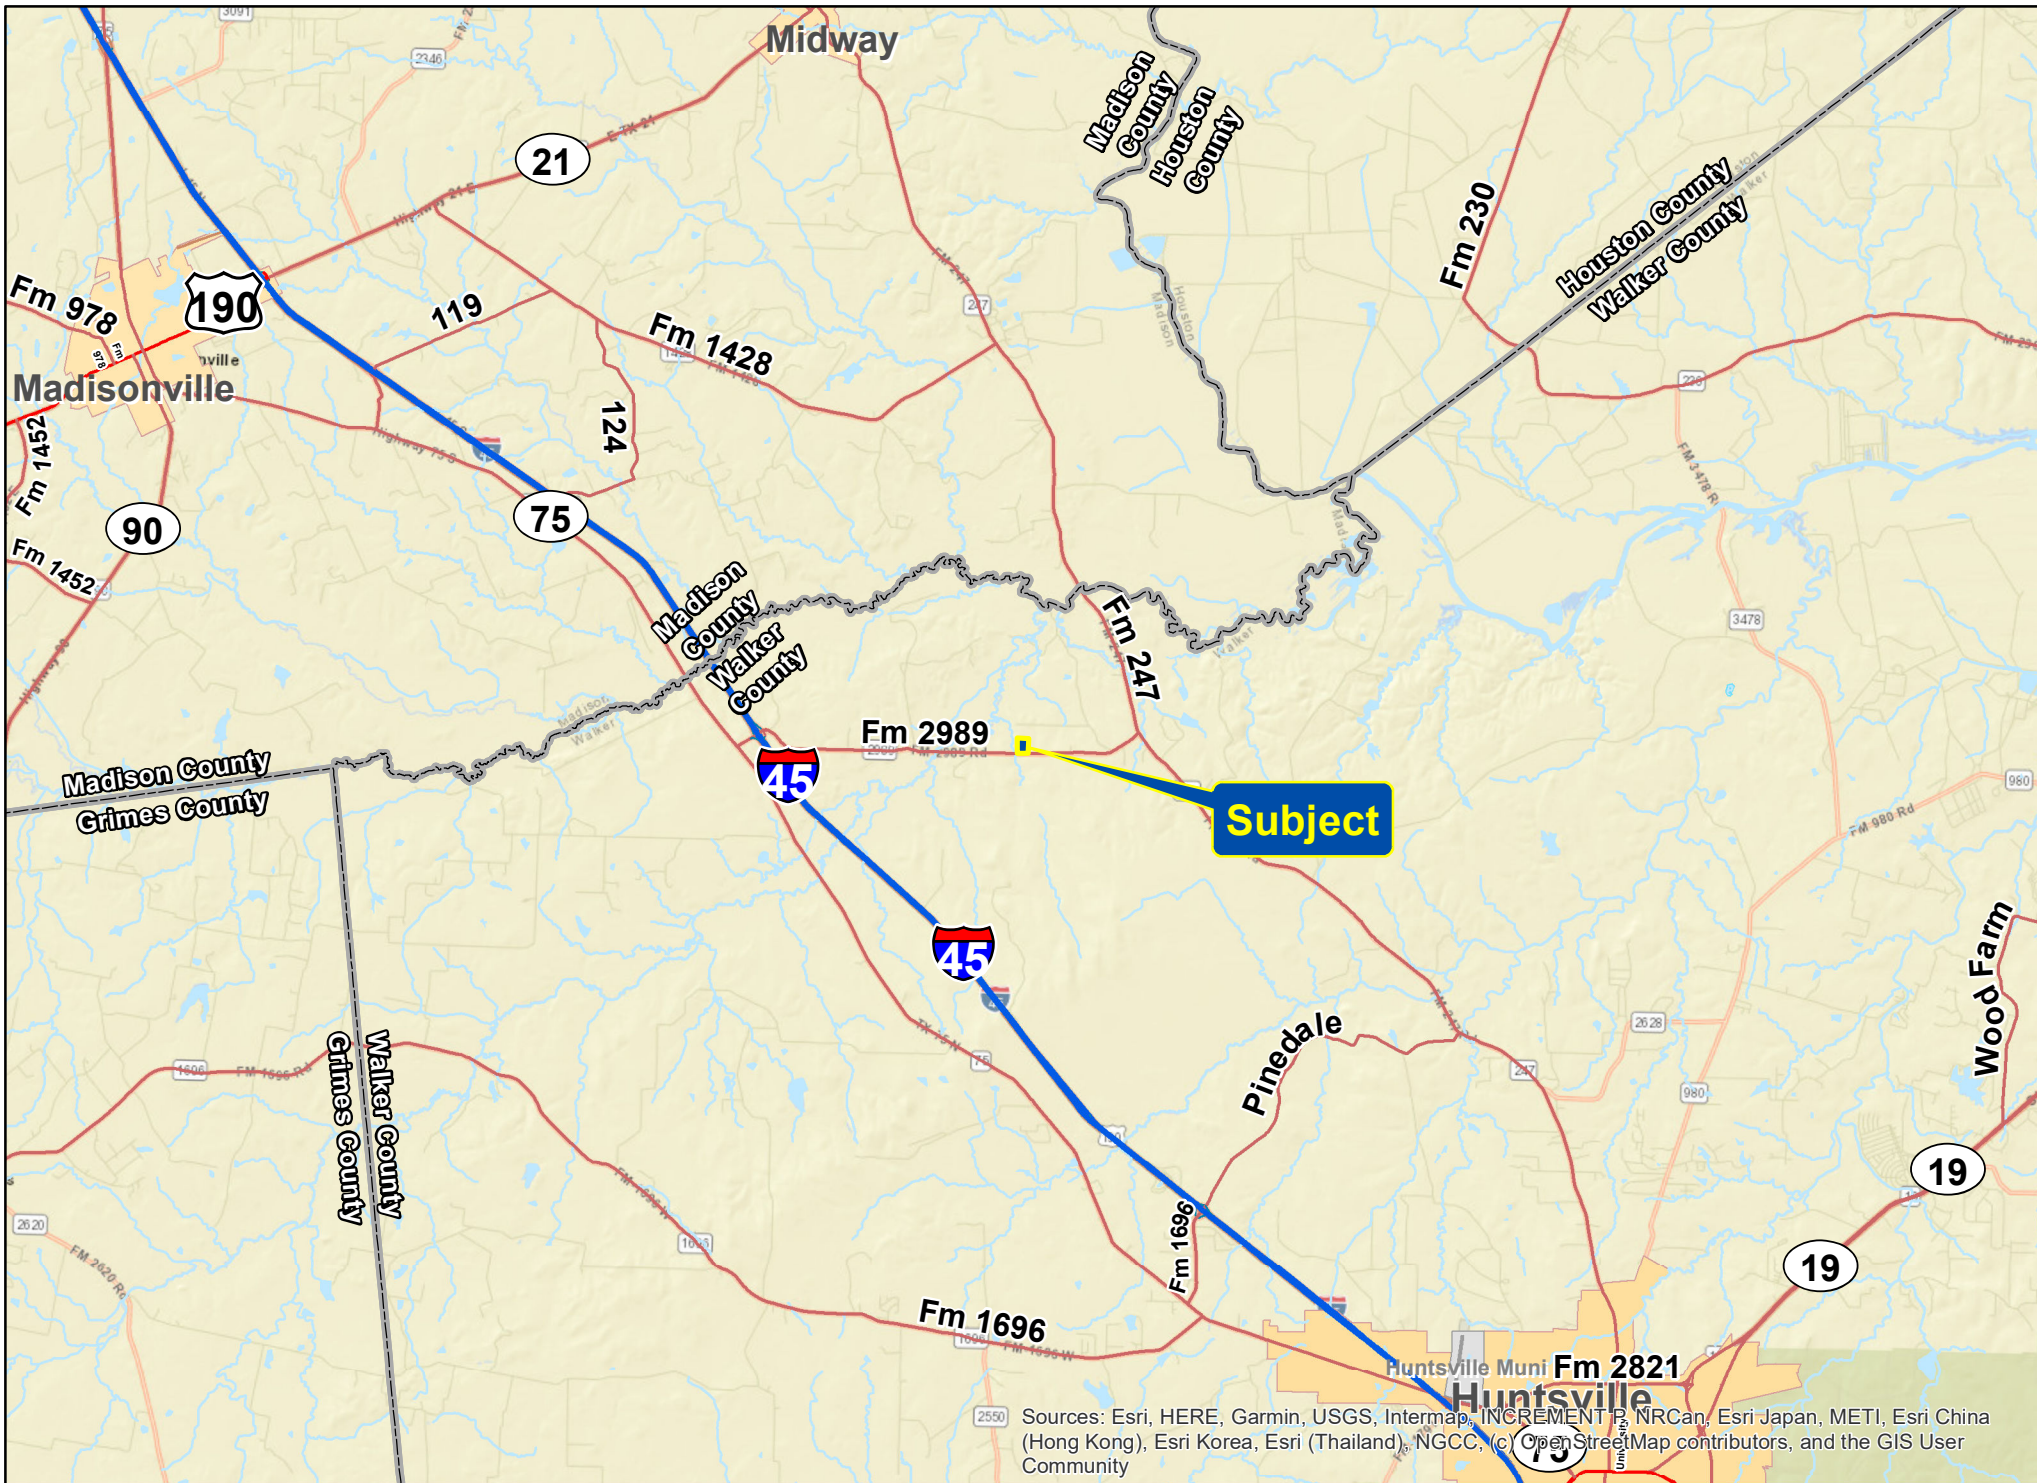

Sources: Esri, HERE, Garmin, USGS, Intermap, INCREMENT P, NRCan, Esri Japan, METI, Esri China (Hong Kong), Esri Korea, Esri (Thailand), NGCC, (c) OpenStreetMap contributors, and the GIS User Community

20.45 Acres | FM 2989 | Walker Co., Texas

For illustration purposes only.

Subject

Sources: Esri, HERE, Garmin, USGS, Intermap, INCREMENT P, NRCan, Esri Japan, METI, Esri China (Hong Kong), Esri Korea, Esri (Thailand), NGCC, (c) OpenStreetMap contributors, and the GIS User Community

20.45 Acres | FM 2989 | Walker Co., Texas

For illustration purposes only.