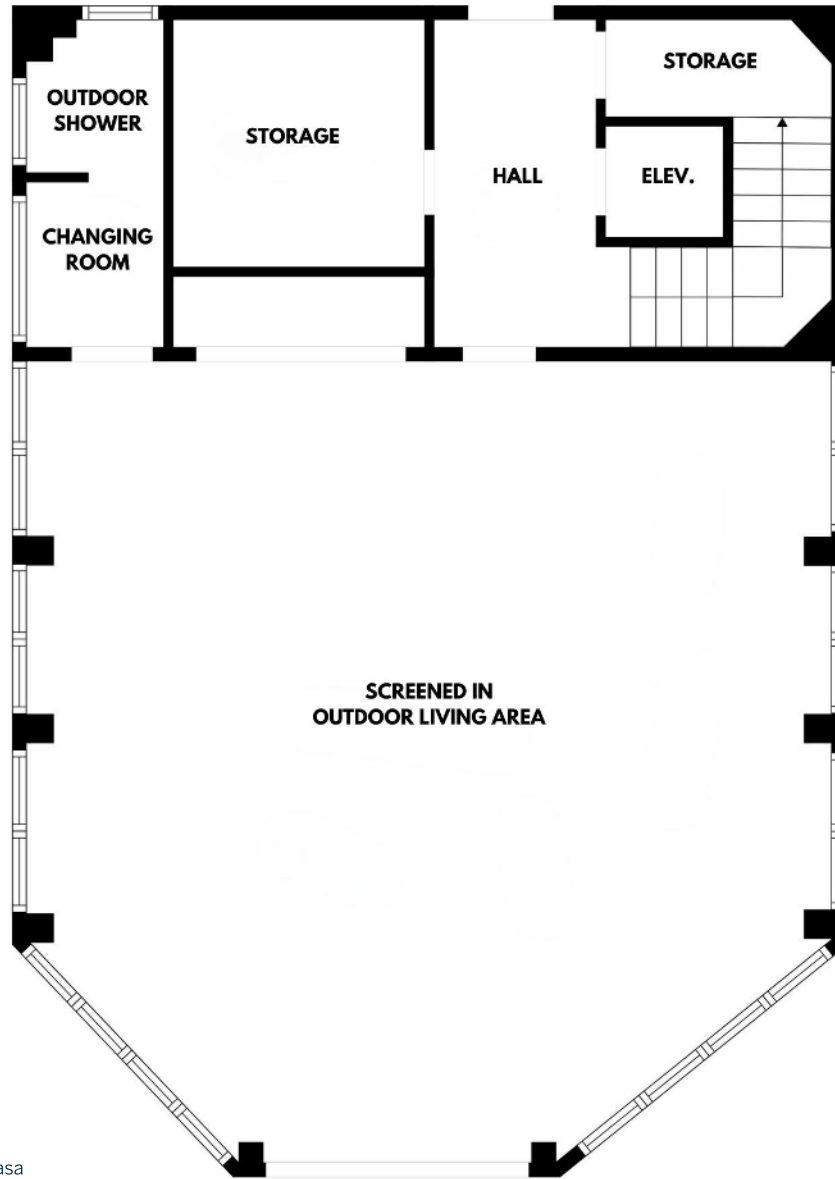

# 3831 Conch

## Ground Level

Floorplan designed by CubiCasa  
Technology. Deemed highly reliable but  
not guaranteed.