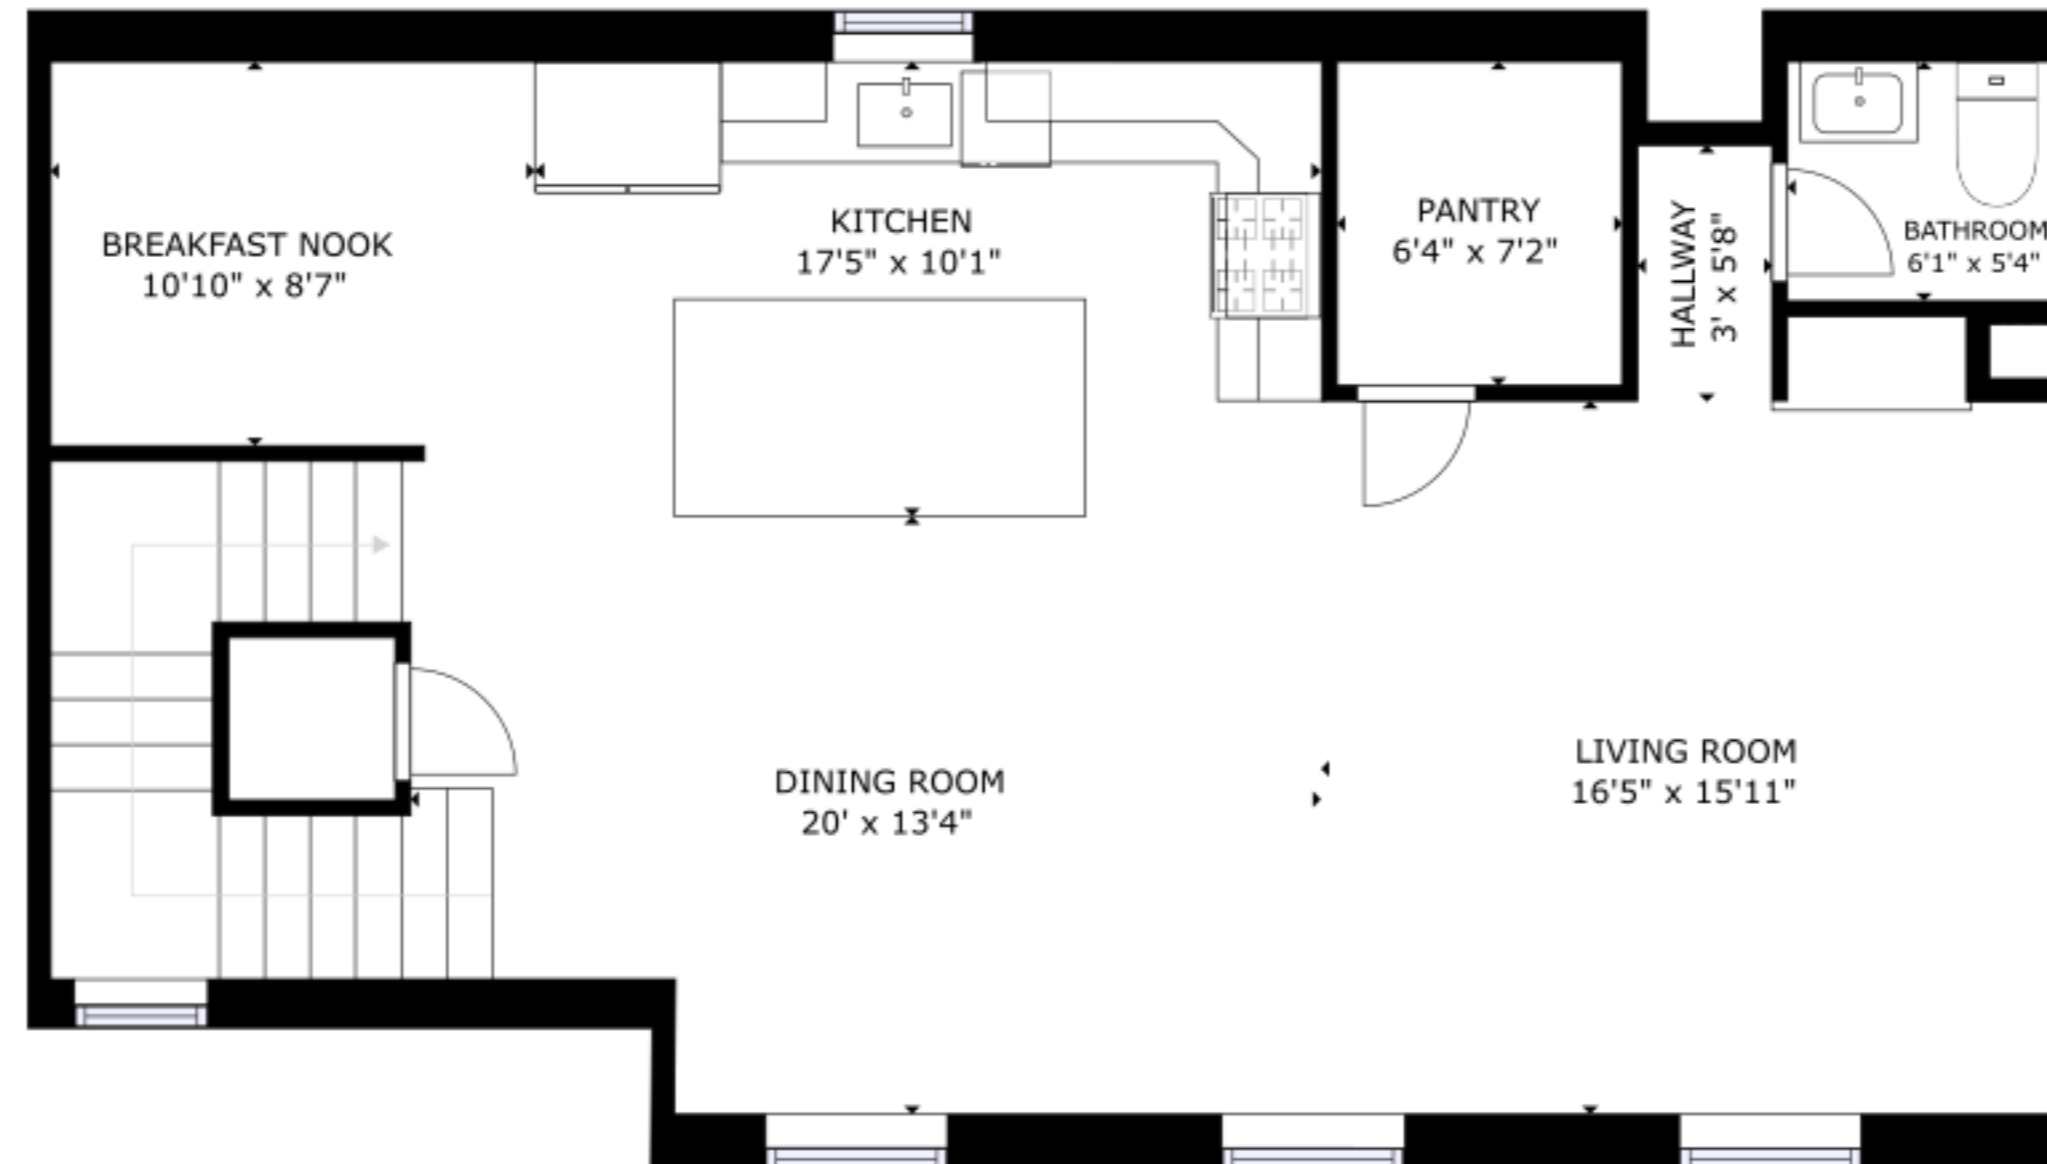

FLOOR 1

FLOOR 2

FLOOR 3

FLOOR 4

GROSS INTERNAL AREA
 FLOOR 1: 43 sq ft, FLOOR 2: 502 sq ft, FLOOR 3: 1005 sq ft, FLOOR 4: 974 sq ft
 EXCLUDED AREAS; GARAGE: 412 sq ft, BALCONY: 24 sq ft
 TOTAL: 2524 sq ft
 SIZES AND DIMENSIONS ARE APPROXIMATE, ACTUAL MAY VARY.