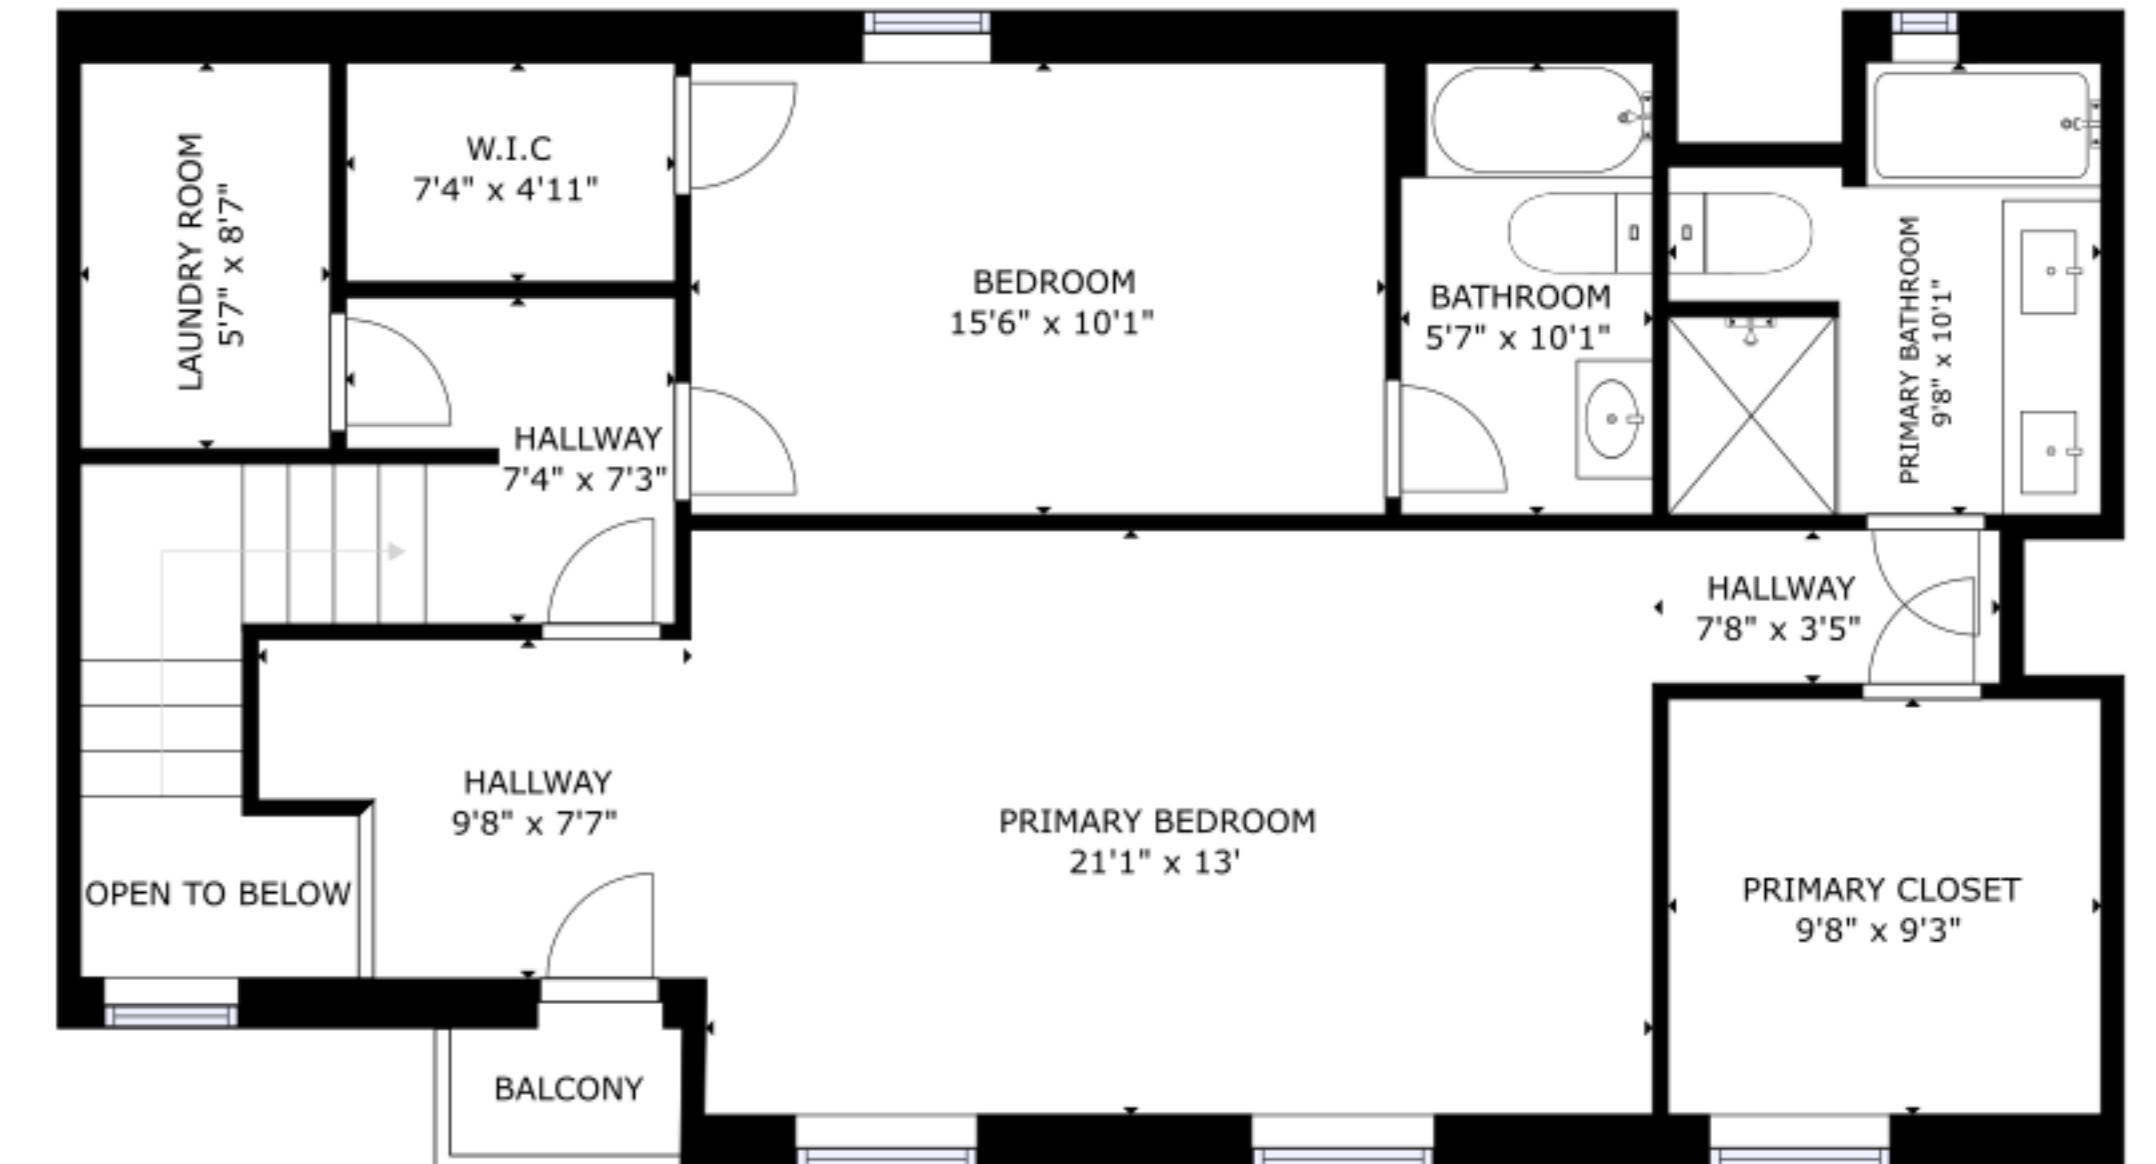

FLOOR 1

FLOOR 2

FLOOR 3

FLOOR 4

GROSS INTERNAL AREA
 FLOOR 1: 43 sq ft, FLOOR 2: 502 sq ft, FLOOR 3: 1005 sq ft, FLOOR 4: 974 sq ft
 EXCLUDED AREAS; GARAGE: 412 sq ft, BALCONY: 24 sq ft
 TOTAL: 2524 sq ft
 SIZES AND DIMENSIONS ARE APPROXIMATE, ACTUAL MAY VARY.