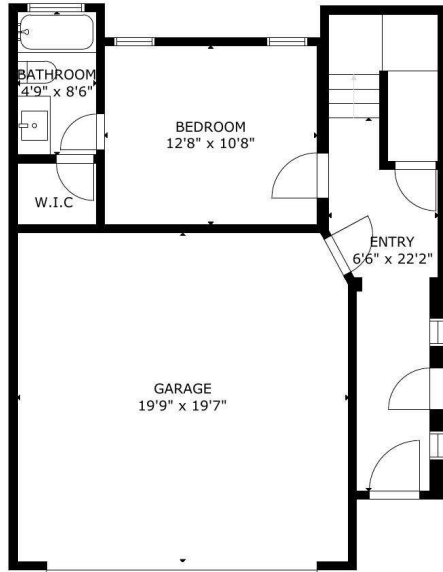

# 912 B Yale St Houston TX 77008

FLOOR 1

FLOOR 2

FLOOR 3

FLOOR 4

GROSS INTERNAL AREA  
TOTAL: 2,698 sq.ft  
FLOOR 1: 363 sq.ft, FLOOR 2: 811 sq.ft  
FLOOR 3: 850 sq.ft, FLOOR 4: 674 sq.ft  
EXCLUDED AREA: GARAGE: 384 sq.ft  
SIZE AND DIMENSIONS ARE APPROXIMATE, ACTUAL MAY VARY