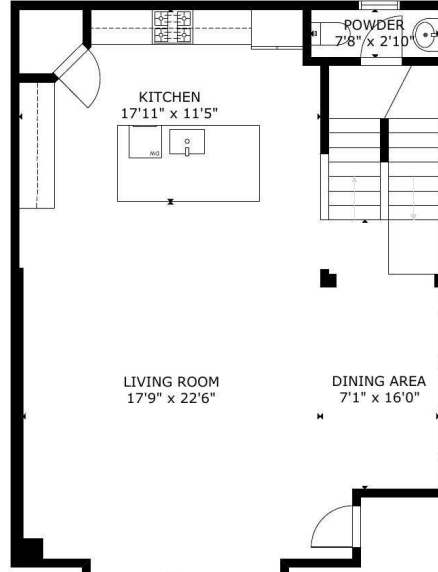

# 912 B Yale St Houston TX 77008

FLOOR 1

FLOOR 2

FLOOR 3

FLOOR 4

GROSS INTERNAL AREA  
TOTAL: 2,698 sq.ft  
FLOOR 1: 363 sq.ft, FLOOR 2: 811 sq.ft  
FLOOR 3: 850 sq.ft, FLOOR 4: 674 sq.ft  
EXCLUDED AREA: GARAGE: 384 sq.ft  
SIZE AND DIMENSIONS ARE APPROXIMATE, ACTUAL MAY VARY