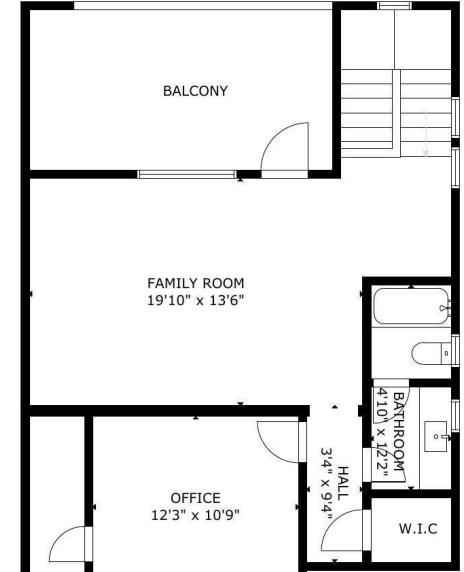

# 912 B Yale St Houston TX 77008

FLOOR 1

FLOOR 2

FLOOR 3

FLOOR 4

GROSS INTERNAL AREA  
TOTAL: 2,698 sq.ft  
FLOOR 1: 363 sq.ft, FLOOR 2: 811 sq.ft  
FLOOR 3: 850 sq.ft, FLOOR 4: 674 sq.ft  
EXCLUDED AREA: GARAGE: 384 sq.ft  
SIZE AND DIMENSIONS ARE APPROXIMATE, ACTUAL MAY VARY