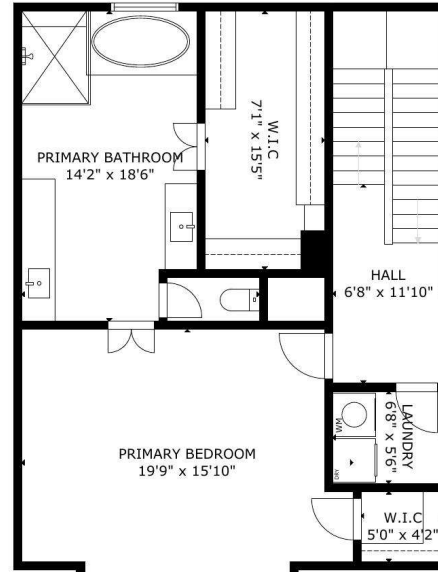

# 912 B Yale St Houston TX 77008

FLOOR 1

FLOOR 2

FLOOR 3

FLOOR 4

GROSS INTERNAL AREA  
TOTAL: 2,698 sq.ft  
FLOOR 1: 363 sq.ft, FLOOR 2: 811 sq.ft  
FLOOR 3: 850 sq.ft, FLOOR 4: 674 sq.ft  
EXCLUDED AREA: GARAGE: 384 sq.ft  
SIZE AND DIMENSIONS ARE APPROXIMATE, ACTUAL MAY VARY