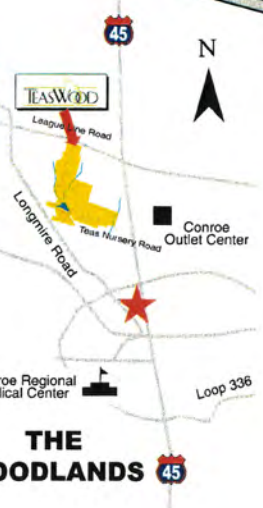

# TEASWOOD

League Line Rd.

THE WOODLANDS 45

www.teaswood.com

SECTION I

SECTION II

SECTION IV  
TEASWOOD

SECTION III  
TEASWOOD

SECTION V  
TEASWOOD

SECTION V  
TEASWOOD

TO THE WOODLANDS  
11.9 MILES

 BLOCK 1, LOTS 1-35	 BLOCK 2, LOTS 1-73	 BLOCK 1, LOTS 1-98	 BLOCK 2, LOTS 1-26	 BLOCK 3, LOTS 1-8	 BLOCK 1, LOTS 1-36	 BLOCK 2, LOT 1	 BLOCK 1, LOTS 16-19	 HIKE & BIKE TRAIL	 BLOCK 1, LOTS 1-12	 BLOCK 2, LOTS 1-14
---	---	--	--	---	--	--	---	---	--	--

AVERAGE LOT DIMENSIONS ARE 150' X 300'