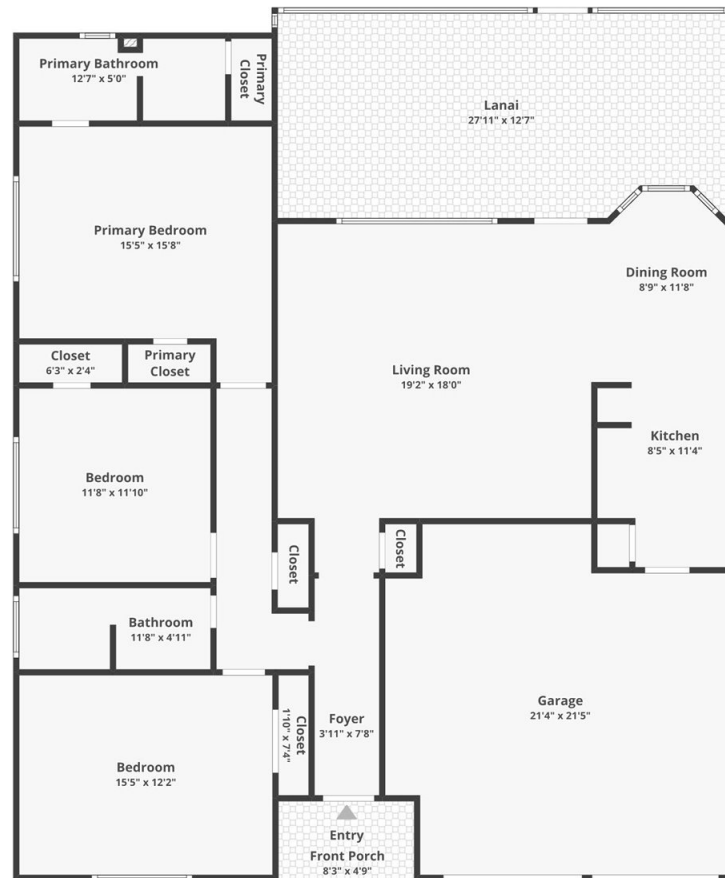

705 PURDUE LN.
DEER PARK, TX 77536

Floor 1

Floor plans/tour cannot be used for building or design purposes. Sizes and dimensions are approximate.