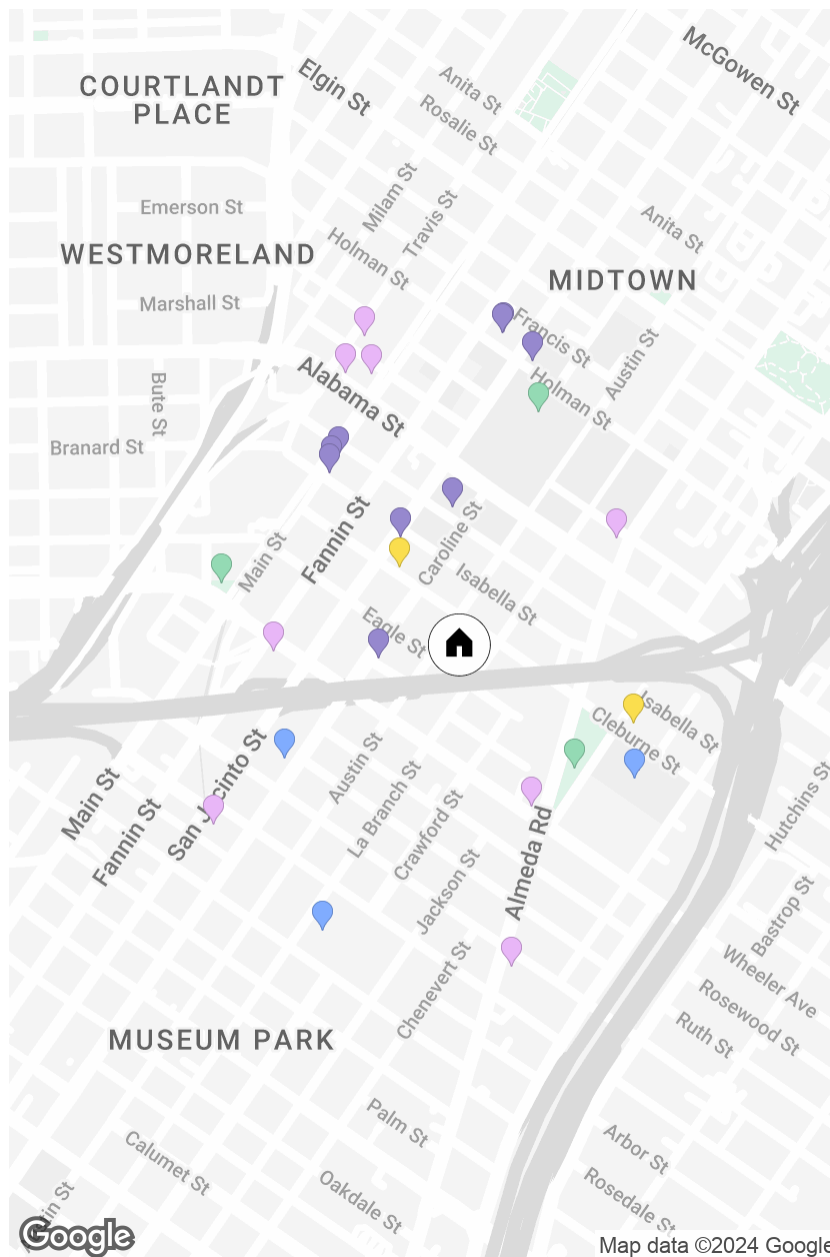

1404 Cleburne Street

Midtown Houston

3 BD 3.5 BA 2217 SF

SCHOOLS

- Montessori School Downtown, 0.27mi
- Young Women's College Prep Academy, 0.28mi
- Macgregor El, 0.41mi

RESTAURANTS

- green seed vegan, 0.23mi
- Jack in the Box, 0.24mi
- Luigi's Pizzeria - Midtown, 0.24mi
- Tacos A Go Go Midtown, 0.37mi
- The Breakfast Klub, 0.38mi
- Subway, 0.39mi
- Spicy Girl, 0.42mi
- ShIPLEY Do-Nuts, 0.42mi

PARKS

- Peggy Park, 0.22mi
- San Jacinto Memorial Green, 0.32mi

Peggy's Point Plaza Park, 0.32mi

GYMS

- Libra Fitness Club, 0.13mi
- Level One Fitness, 0.24mi

ENTERTAINMENT

- Buffalo Soldiers National Museum, 0.18mi
- HCC Central College Bookstore, 0.38mi
- Geoff Hippenstiel, 0.28mi
- Monterosso Gallery, 0.28mi
- Inman Gallery, 0.29mi
- Star Hair Salon, 0.11mi
- Jasuby's Beauty Salon, 0.16mi
- Total Hair Elite, 0.41mi
- GLAM Addictions LLC, 0.41mi

COMPASS