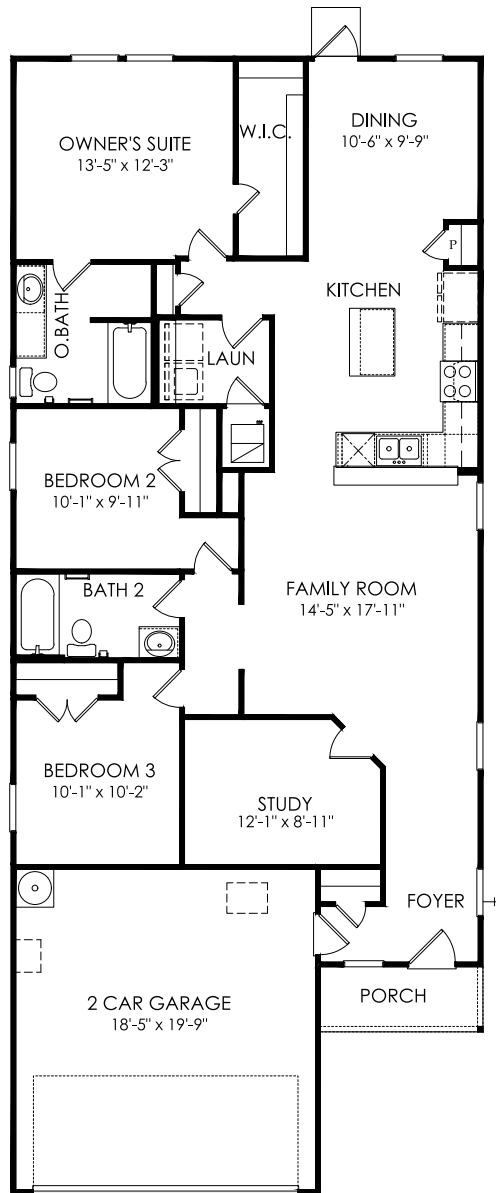

TAFT

1,512 SQ.FT. • 3 BEDROOMS • 2 BATHS

COPPER PENNY

ELEVATION Q

HARBOR FOG

SILVER SHADOW

WHITE BIRCH

WINTER SKY

HARBOR FOG

SILVER SHADOW

COPPER PENNY

WINTER SKY

TAFT • 1,512 SQ.FT. • 3 BEDROOMS • 2 BATHS

Opt. Covered Patio

PRELIMINARY

BOPT.3-1183.100.00_11.01.19