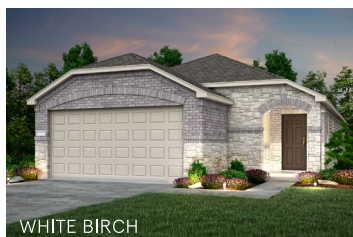

TAFT

1,512 SQ.FT. • 3 BEDROOMS • 2 BATHS

COPPER PENNY

ELEVATION Q

HARBOR FOG

SILVER SHADOW

WHITE BIRCH

WINTER SKY

HARBOR FOG

ELEVATION R

COPPER PENNY

SILVER SHADOW

WHITE BIRCH

WINTER SKY

WHITE BIRCH

ELEVATION S

HARBOR FOG

SILVER SHADOW

COPPER PENNY

WINTER SKY

TAFT • 1,512 SQ.FT. • 3 BEDROOMS • 2 BATHS

Opt. Covered Patio

PRELIMINARY

BOPT.3-1183.100.00_11.01.19