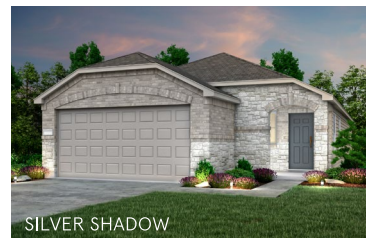

TAFT

1,512 SQ.FT. • 3 BEDROOMS • 2 BATHS

COPPER PENNY

ELEVATION Q

HARBOR FOG

SILVER SHADOW

WHITE BIRCH

WINTER SKY

HARBOR FOG

ELEVATION R

COPPER PENNY

SILVER SHADOW

WHITE BIRCH

WINTER SKY

WHITE BIRCH

ELEVATION S

HARBOR FOG

SILVER SHADOW

COPPER PENNY

WINTER SKY

TAFT • 1,512 SQ.FT. • 3 BEDROOMS • 2 BATHS

Opt. Covered Patio

PRELIMINARY

BOPT.3-1183.100.00_11.01.19