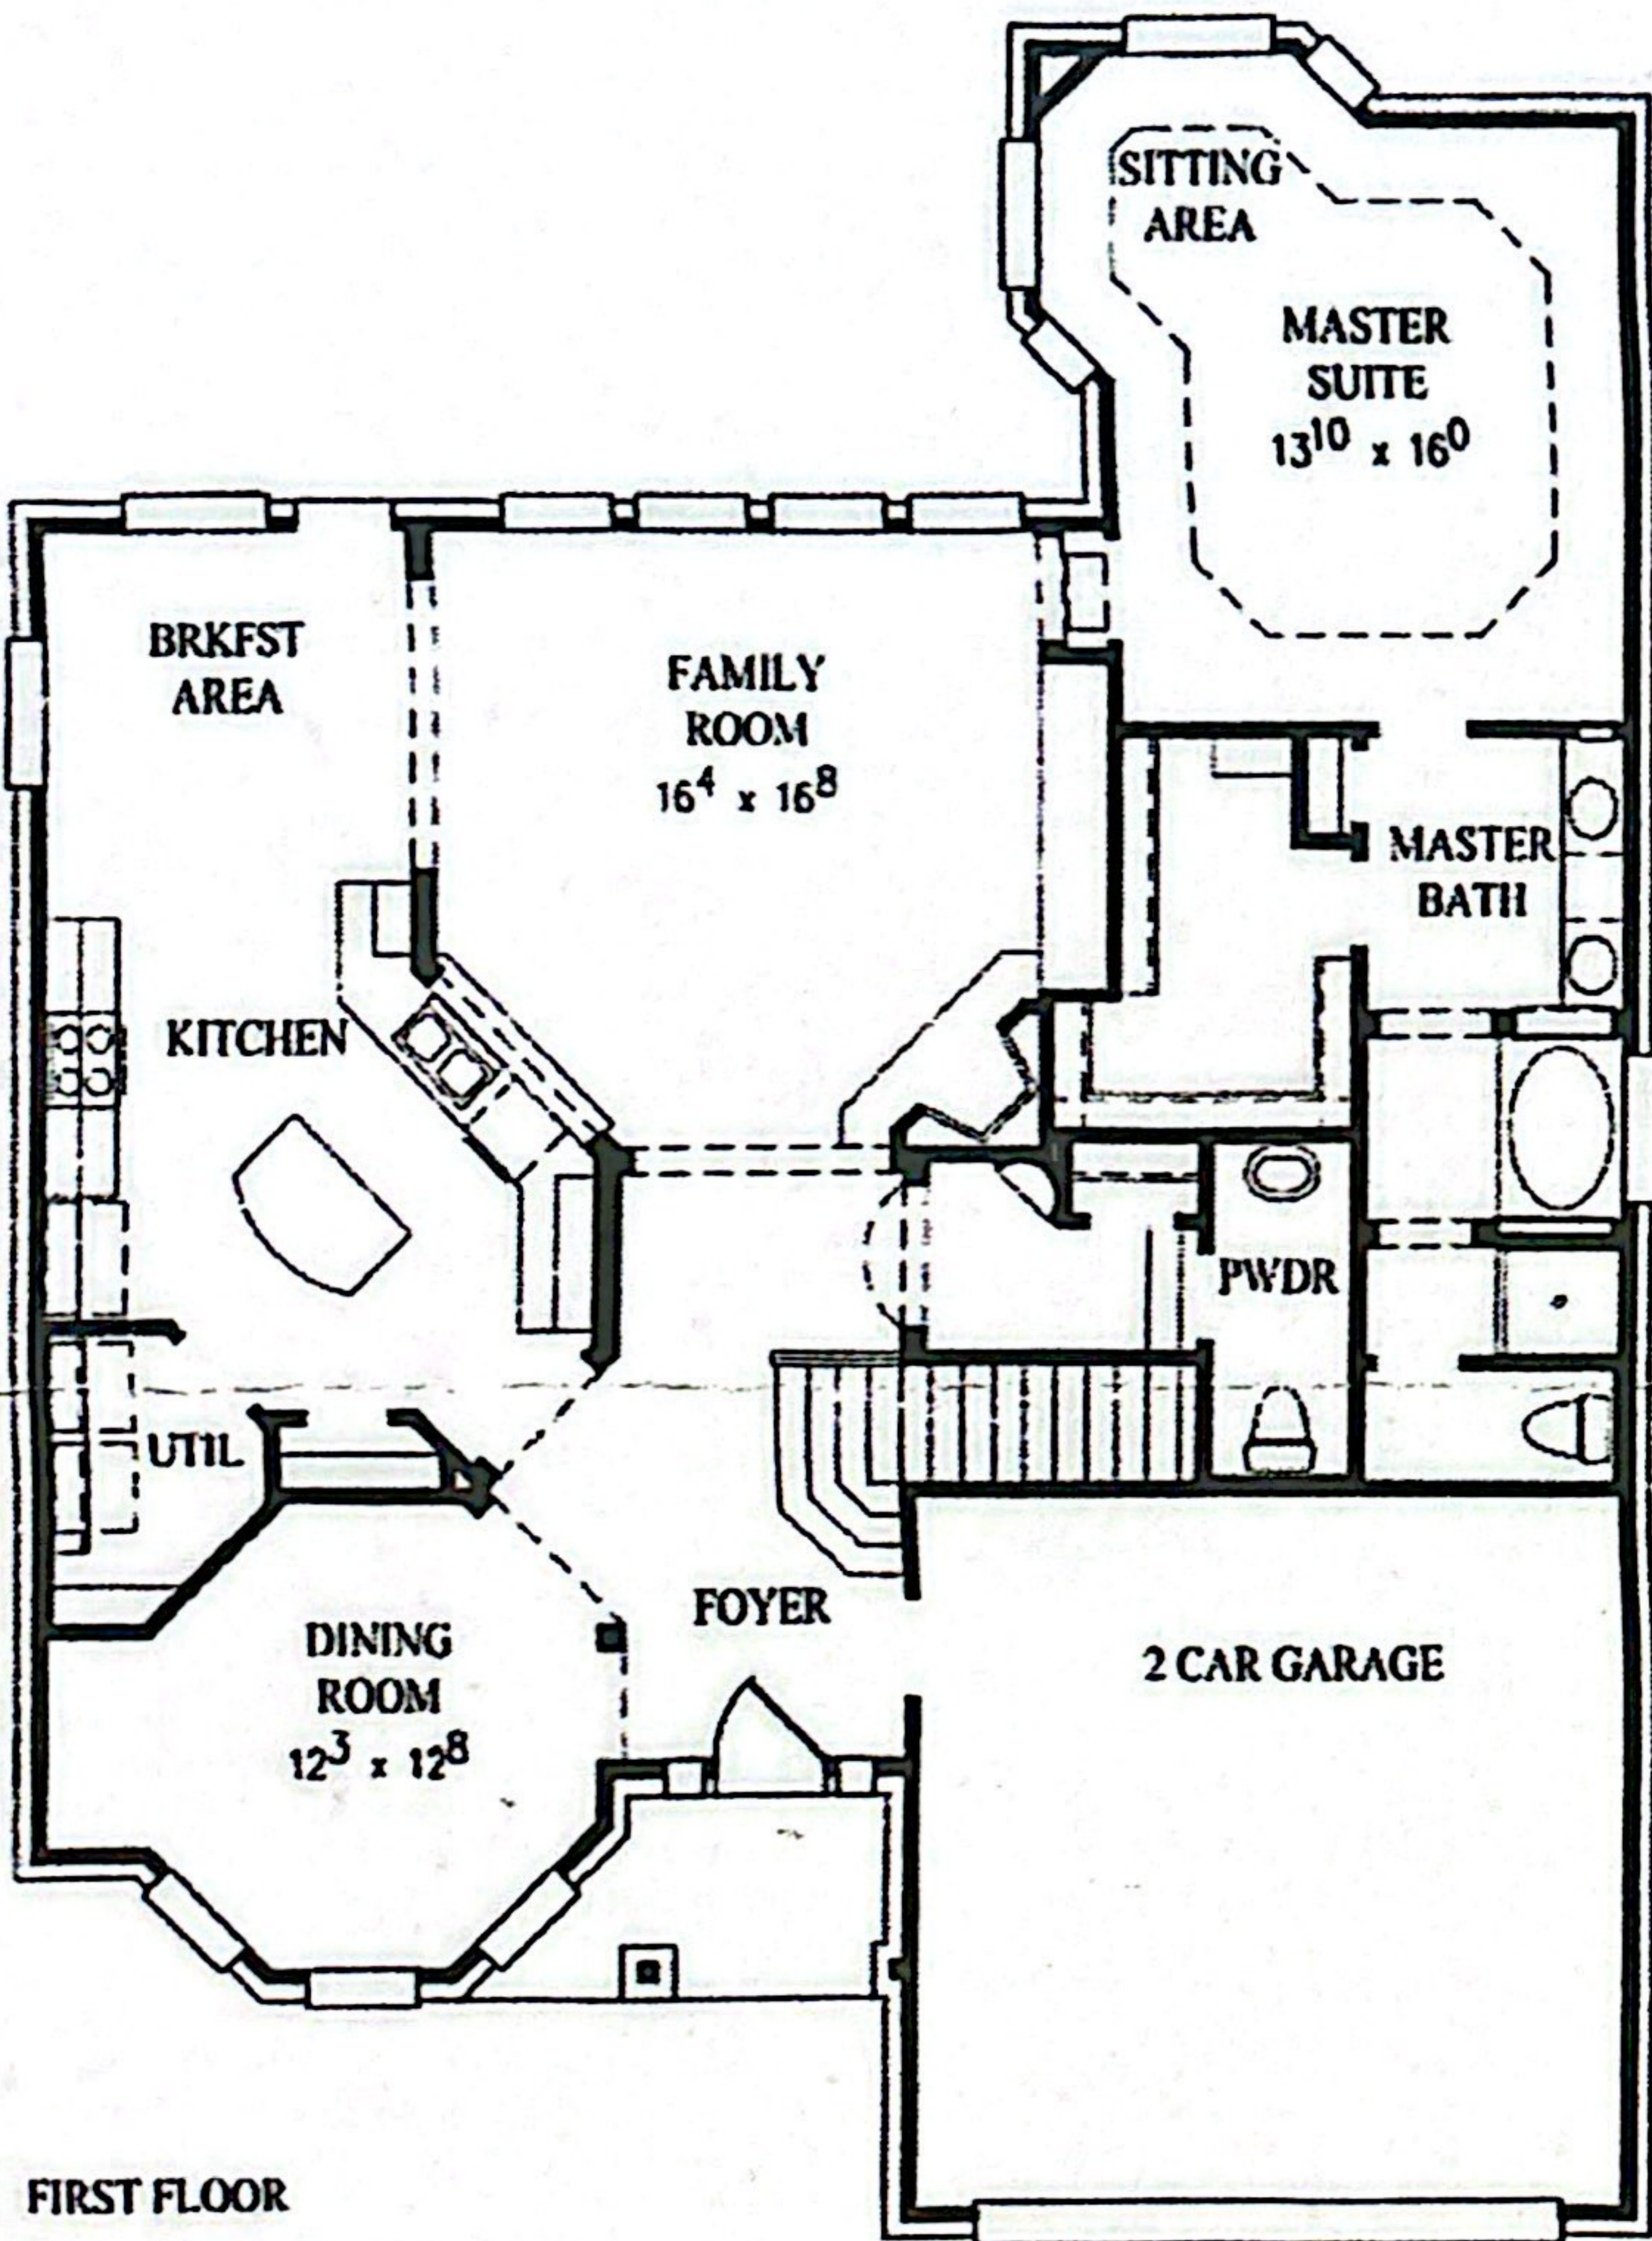

## The Pine Gully - 3202 Sqft

**Elevation "A"**

Floor plan shown is an artists rendering only. BayWay Homes reserves the right to make changes in plans, specifications and to substitute materials of similar quality without notice or prior obligation. Room dimensions are approximate.