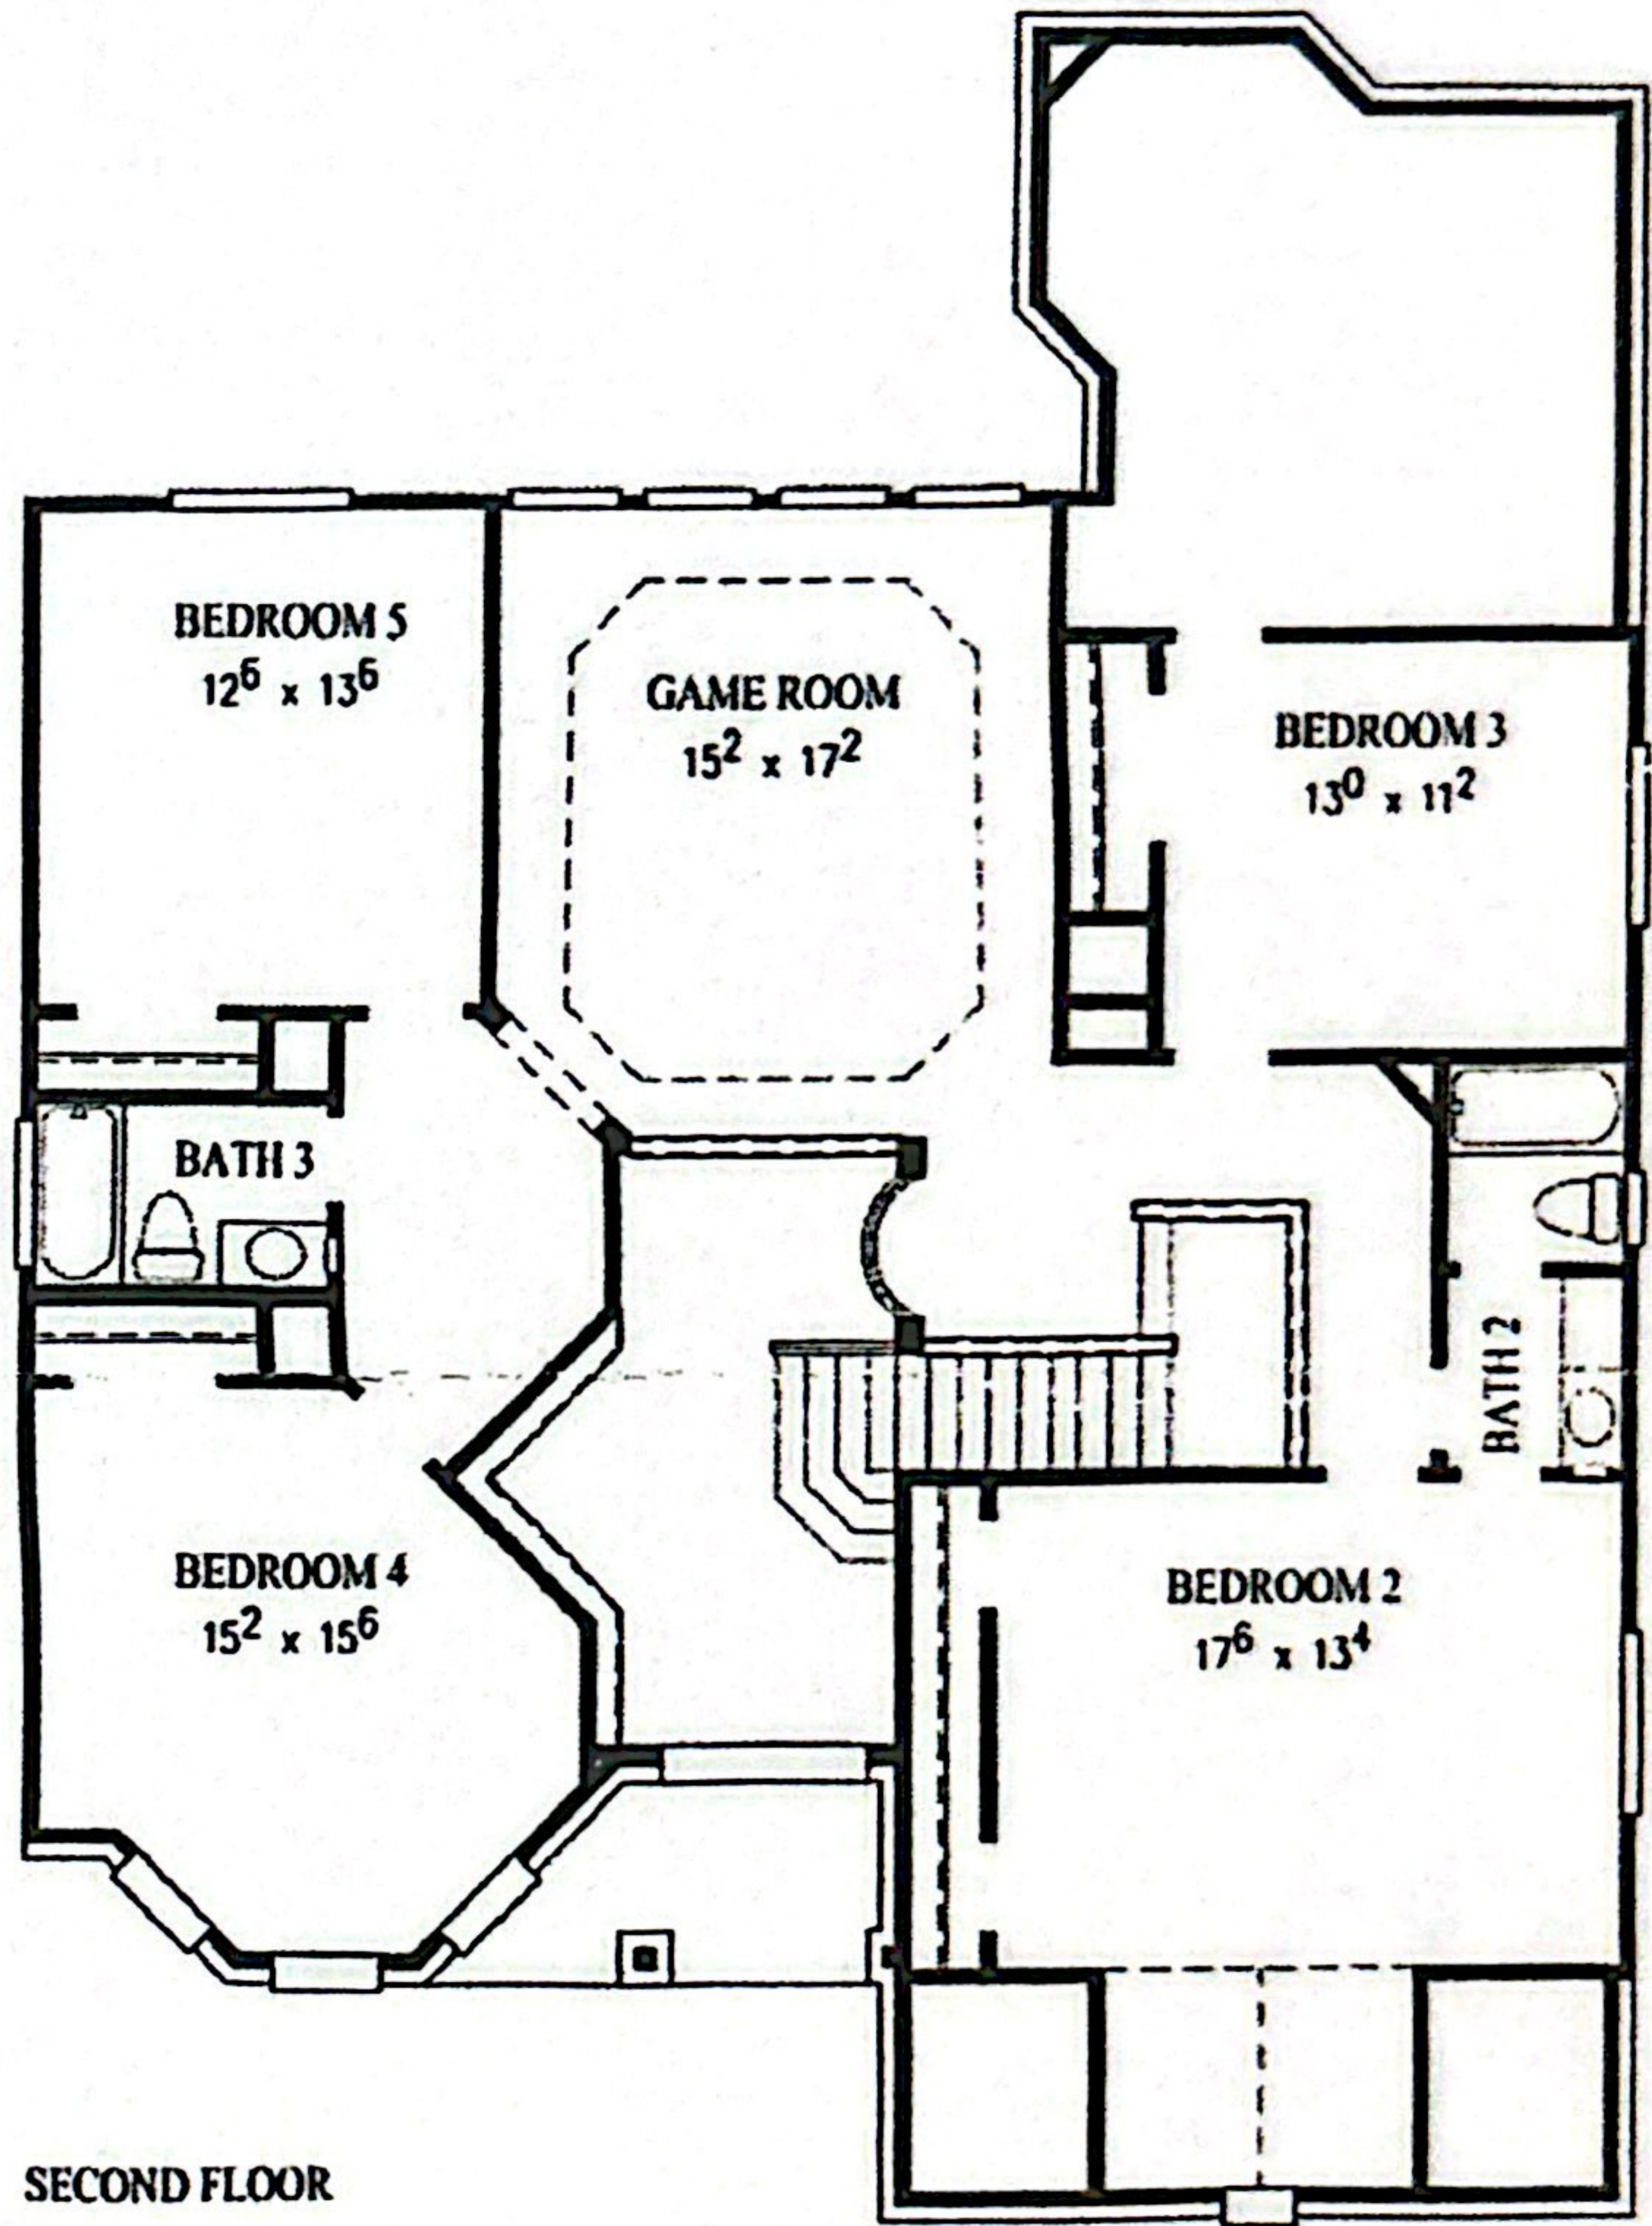

## The Pine Gully - 3202 Sqft

**Elevation "A"**

Floor plan shown is an artists rendering only. BayWay Homes reserves the right to make changes in plans, specifications and to substitute materials of similar quality without notice or prior obligation. Room dimensions are approximate.