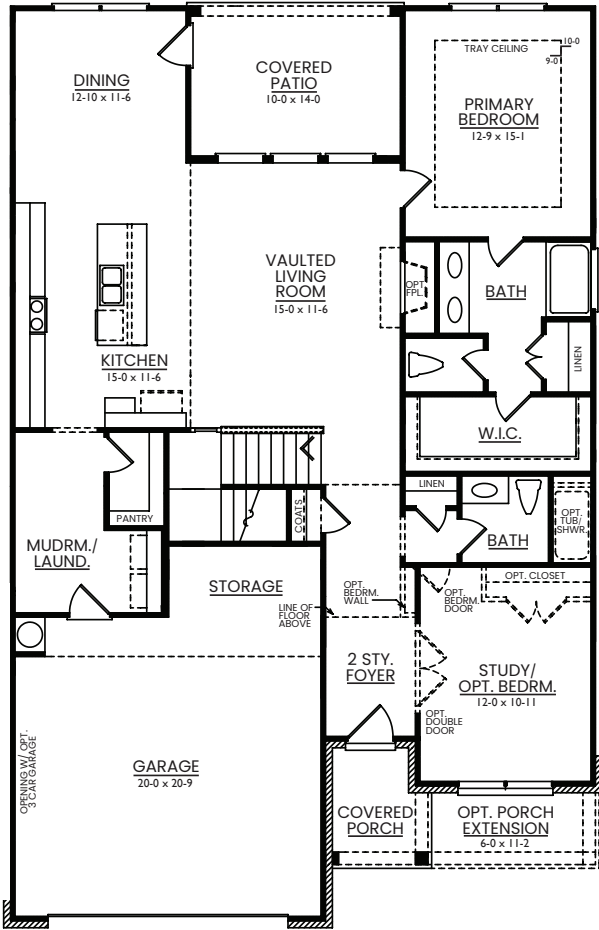

KINGSTON  
 Heirloom Series - Lexington Heights  
 ~2,375 sqft • 4 bed (opt. 5) • 2.5 bath (opt. 4)

□ Elevation A

□ Elevation B

□ Elevation C

FIRST FLOOR

SECOND FLOOR

Images are for reference only and are subject to change without notice