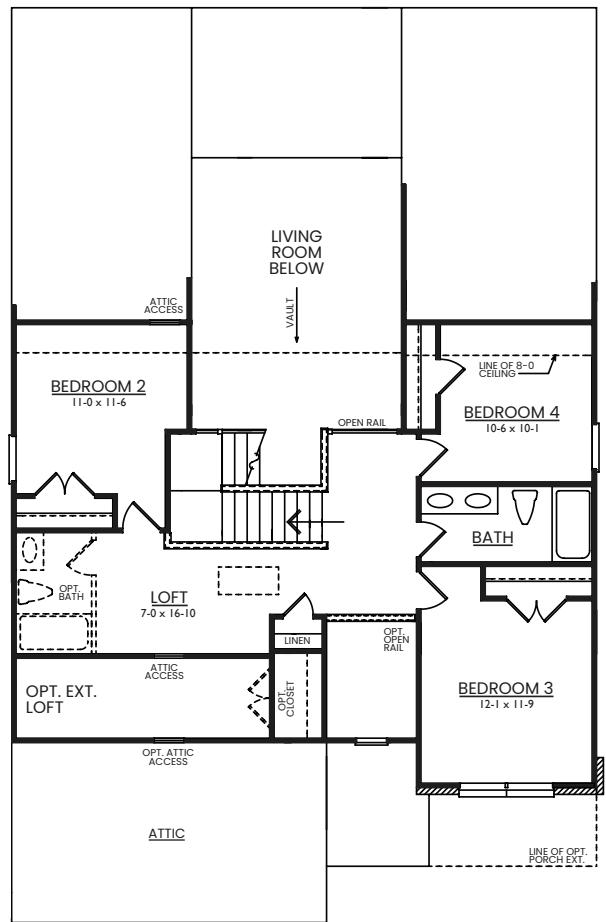

KINGSTON  
 Heirloom Series - Lexington Heights  
 ~2,375 sqft • 4 bed (opt. 5) • 2.5 bath (opt. 4)

□ Elevation A

□ Elevation B

□ Elevation C

FIRST FLOOR

SECOND FLOOR

Images are for reference only and are subject to change without notice