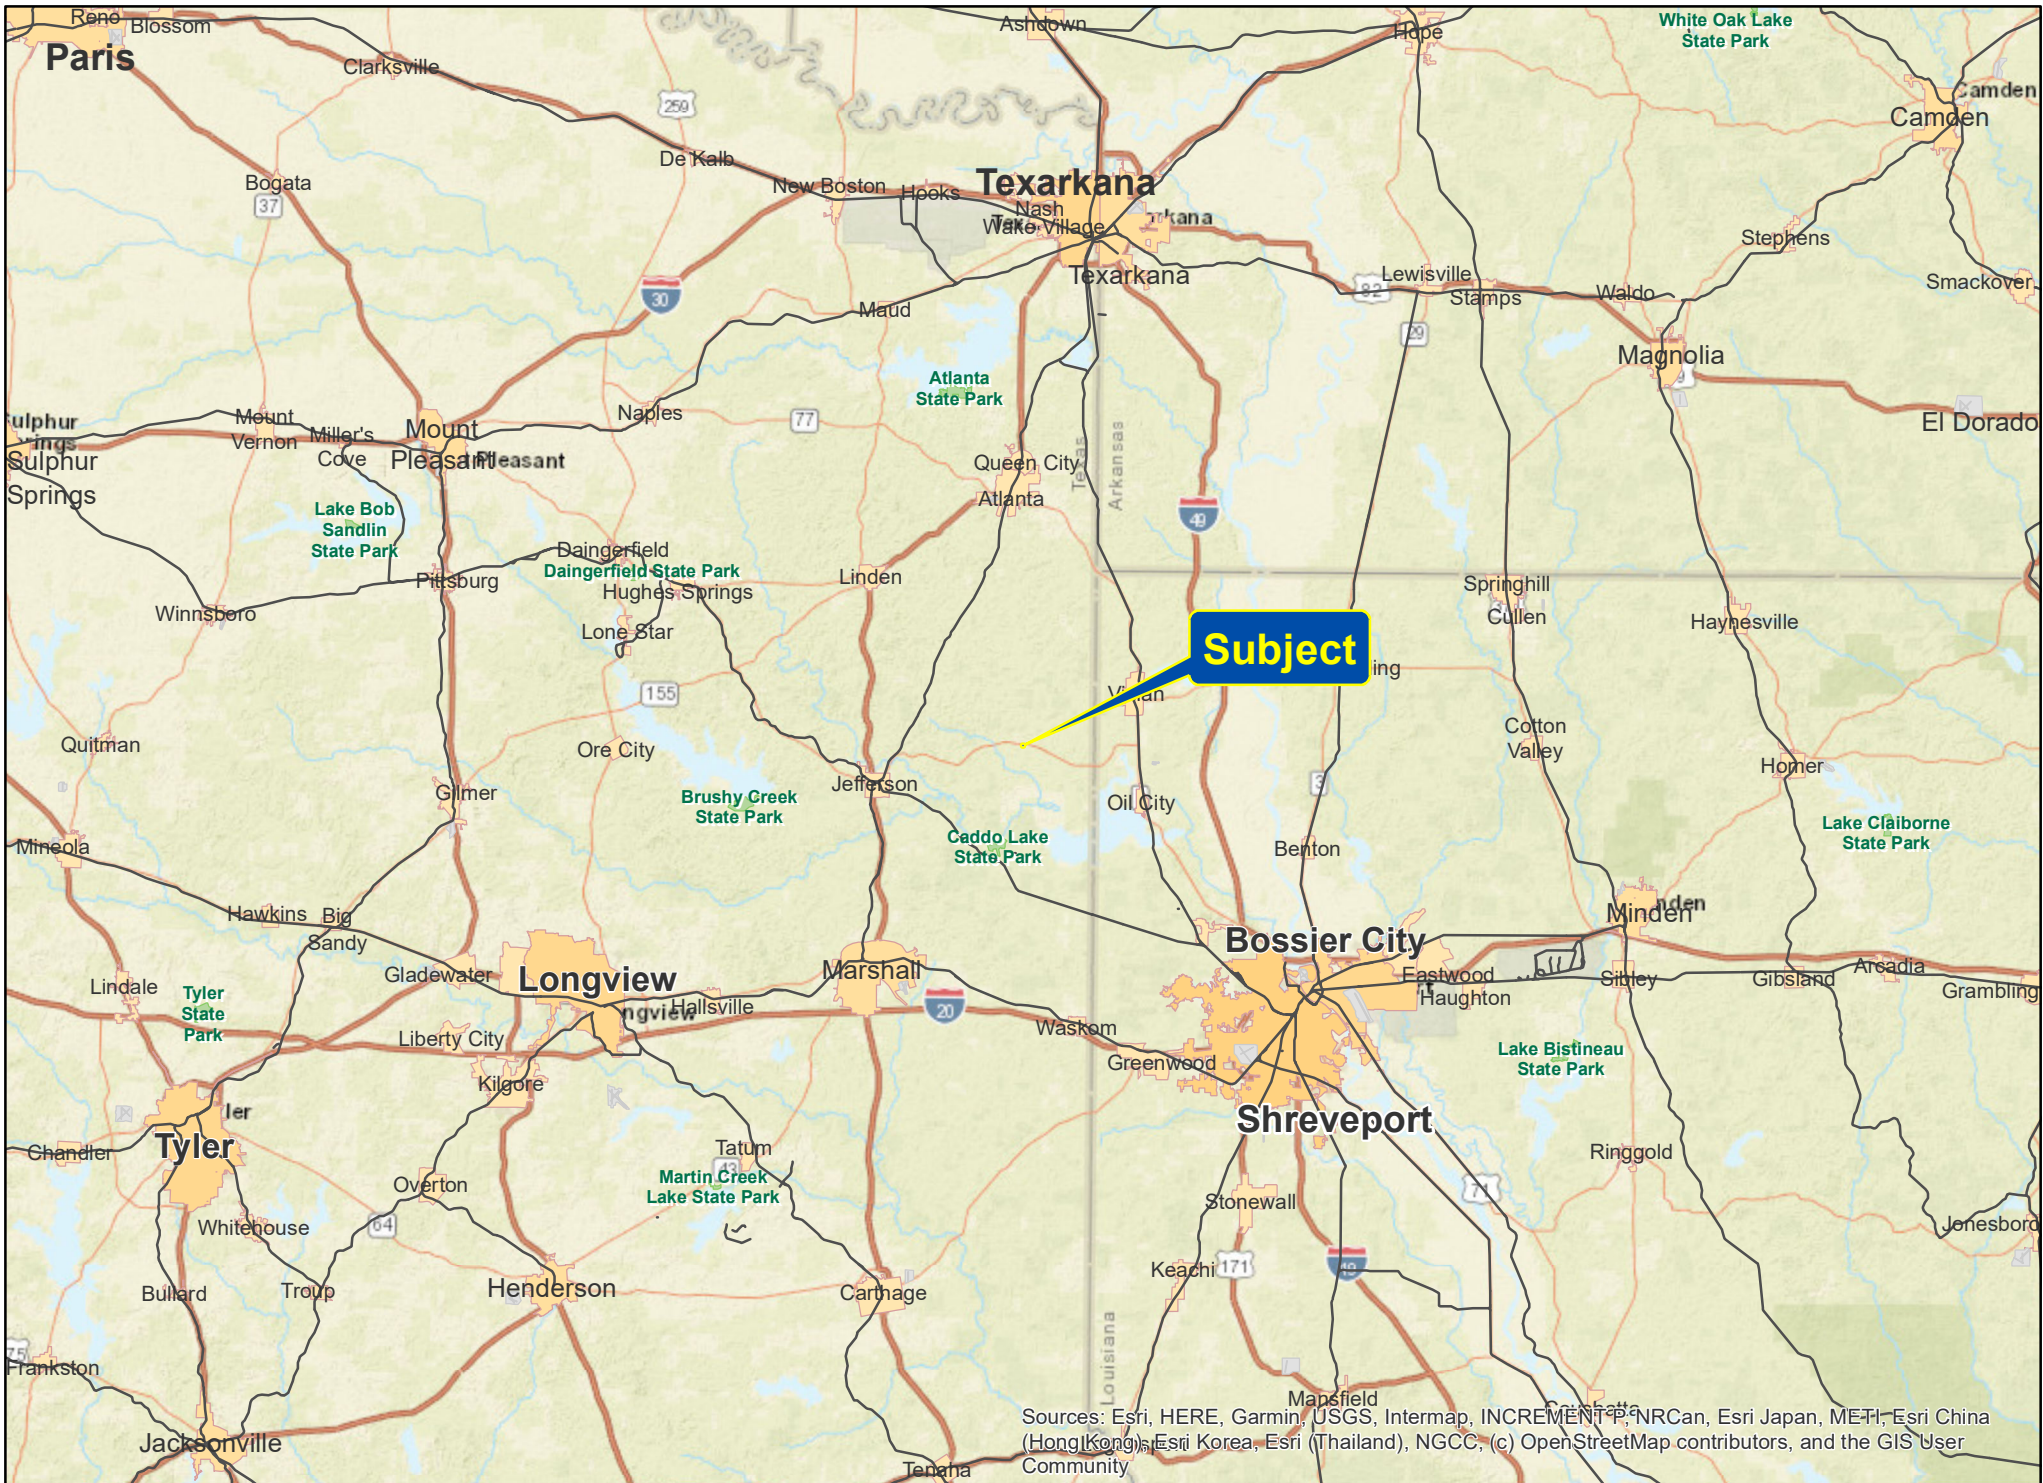

Sources: Esri, HERE, Garmin, USGS, Intermap, INCREMENT P, NRCan, Esri Japan, METI, Esri China (Hong Kong), Esri Korea, Esri (Thailand), NGCC, (c) OpenStreetMap contributors, and the GIS User Community

5.64 Acres | Highway 49 | Jefferson, Marion Co., Texas

For illustration purposes only.

5.64 Acres | Highway 49 | Jefferson, Marion Co., Texas

For illustration purposes only.

Sources: Esri, HERE, Garmin, USGS, Intermap, INCREMENT P, NRCan, Esri Japan, METI, Esri China (Hong Kong), Esri Korea, Esri (Thailand), NGCC, (c) OpenStreetMap contributors, and the GIS User Community

5.64 Acres | Highway 49 | Jefferson, Marion Co., Texas

For illustration purposes only.