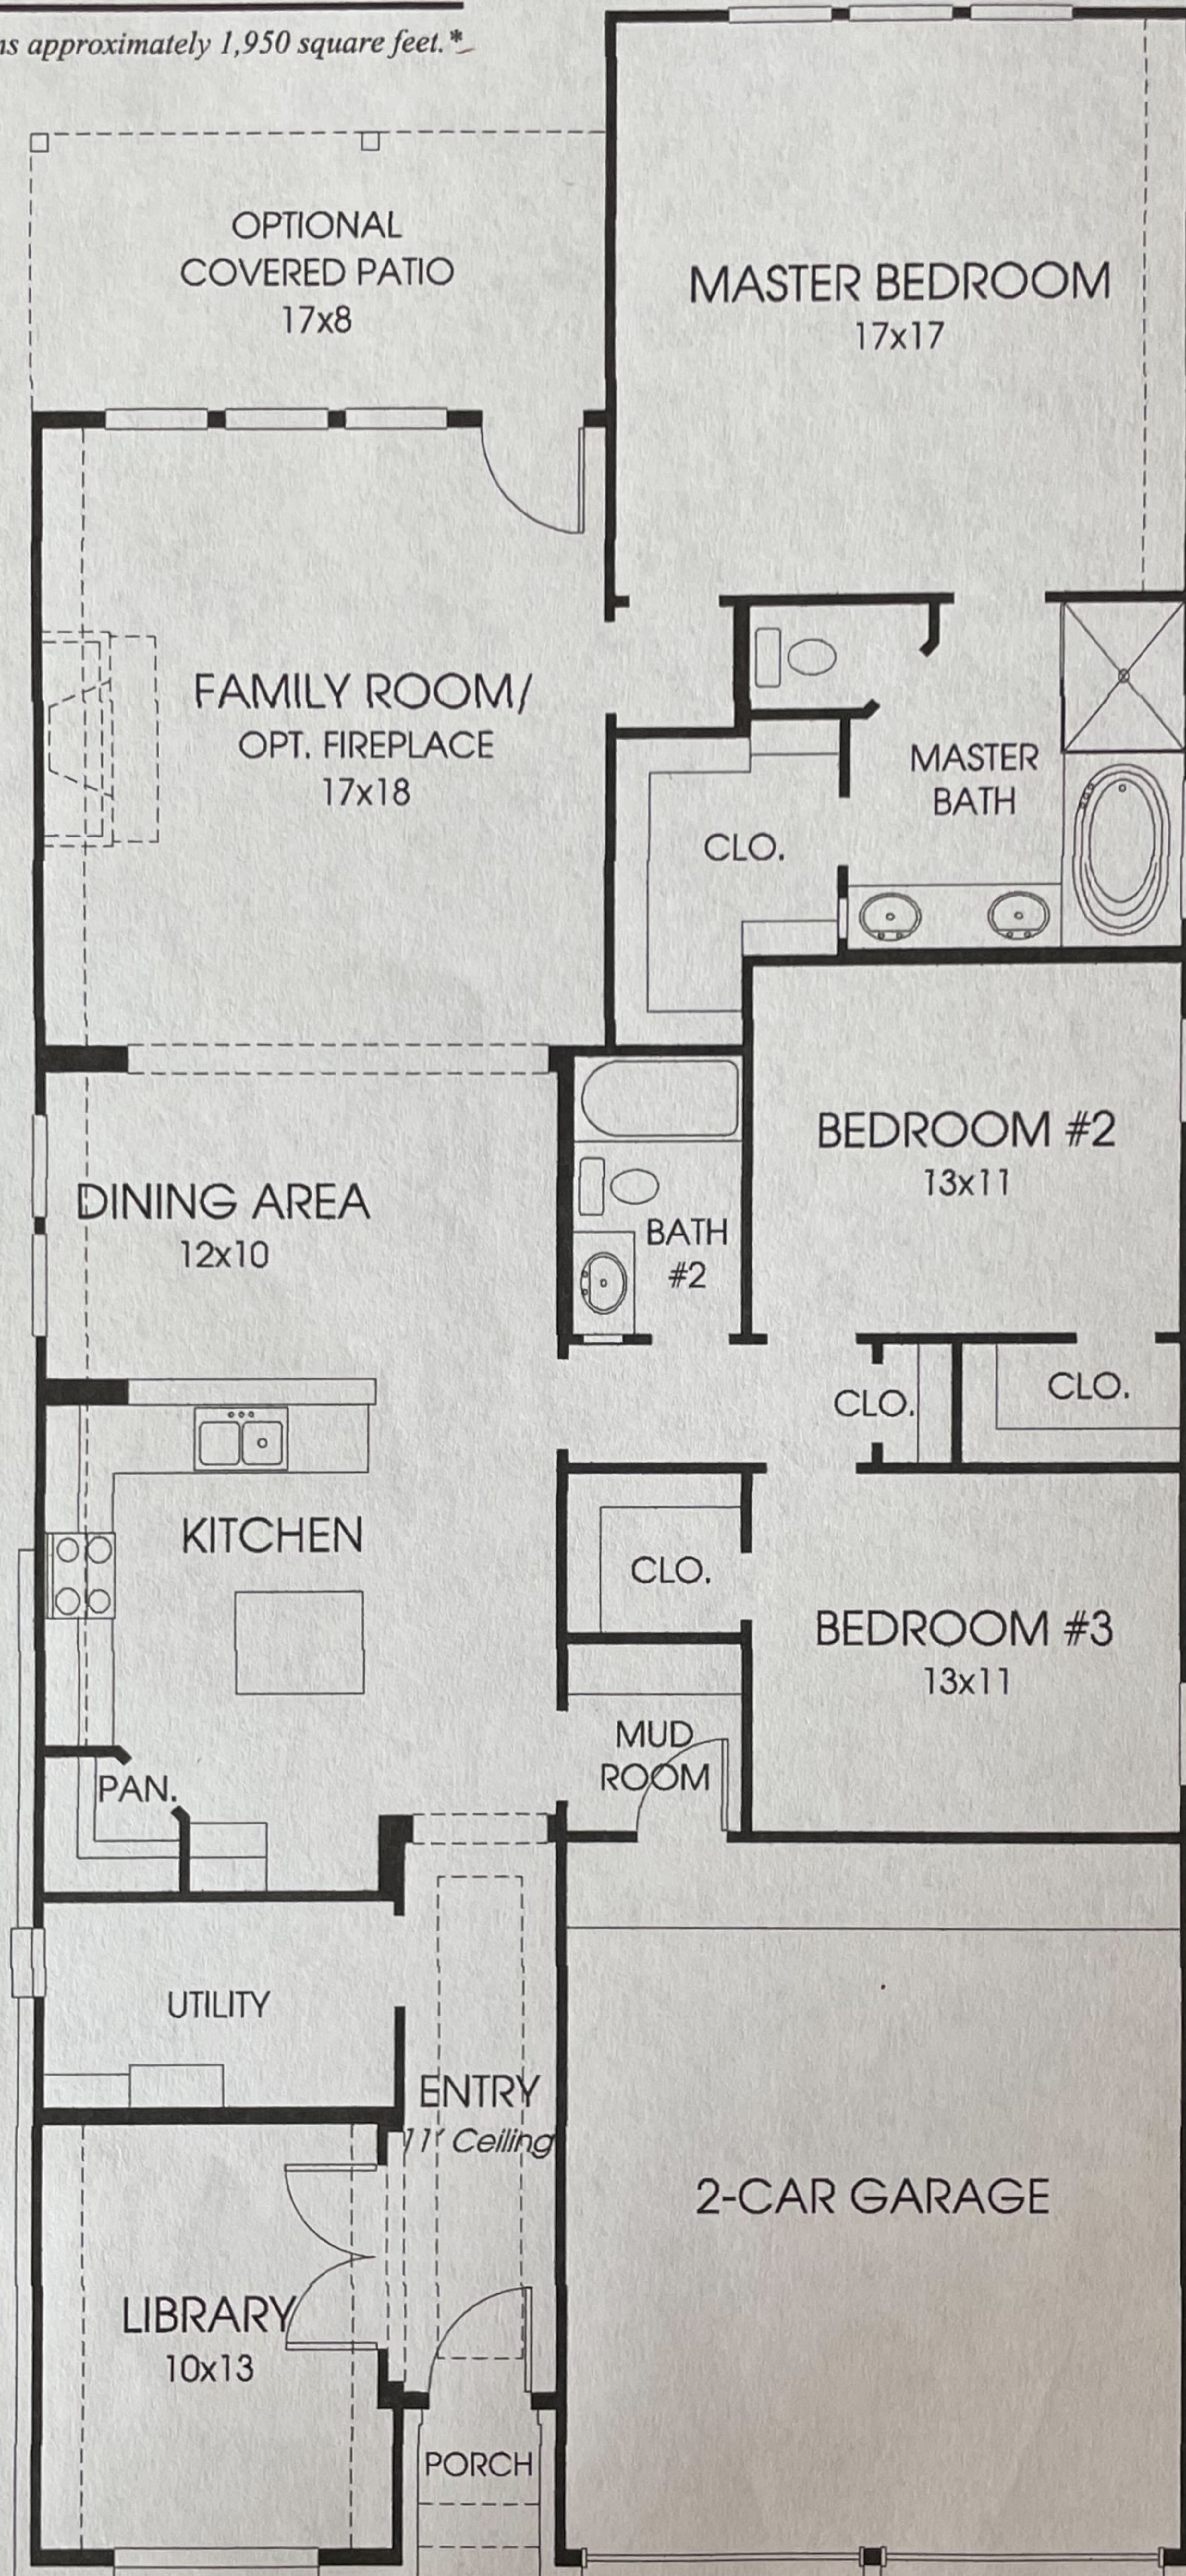

DESIGNS

Design 1950W

*This home contains approximately 1,950 square feet.**

*See Page 2 for Details and Disclaimers.
© Perry Homes, LLC 2015

11/20/2015
(45' CL)

PERRY HOMES