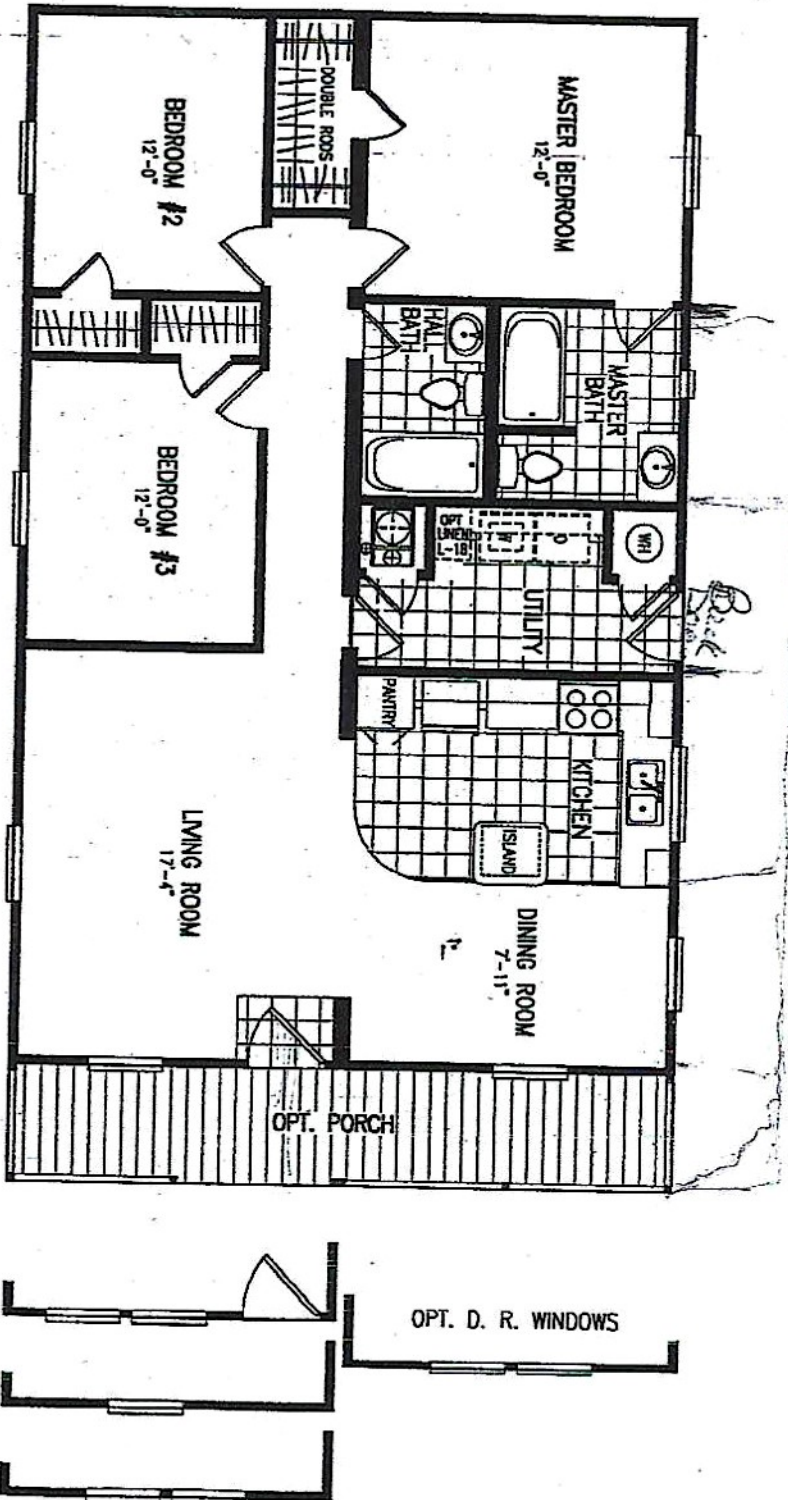

OPT. M. BDRM. WINDOWS

72939

MODEL: 8044-PORCH-MOD
 28x49 W/PORCH (1202 SQ. FT.)
 3 BEDROOMS, 2 BATHS

OPT. LIV. RM. WINDOWS

OPT. LIV. RM. WINDOWS

OPT. D. R. WINDOWS

LYR	REVISION	BY	DATE	TITLE	DATE	DATE	DATE
A	ADD WINDOW OPT	WJN	10/9/02	OAK CREEK HOMES, L.P. 4805 E. LOOP 820 S., FT. WORTH, TX. LITERATURE			
B	ADD/CHG WINDOWS	WJN	0-24-02				
C	GENERAL REVISIONS	RP	02-03-03				
				DESIGN BY	R/SSELL	DATE	2/15/02
				DATE		DATE	3/16 "1-0"
				ORIG. NO.	8044-PORCH-MOD	DATE	1 9/01