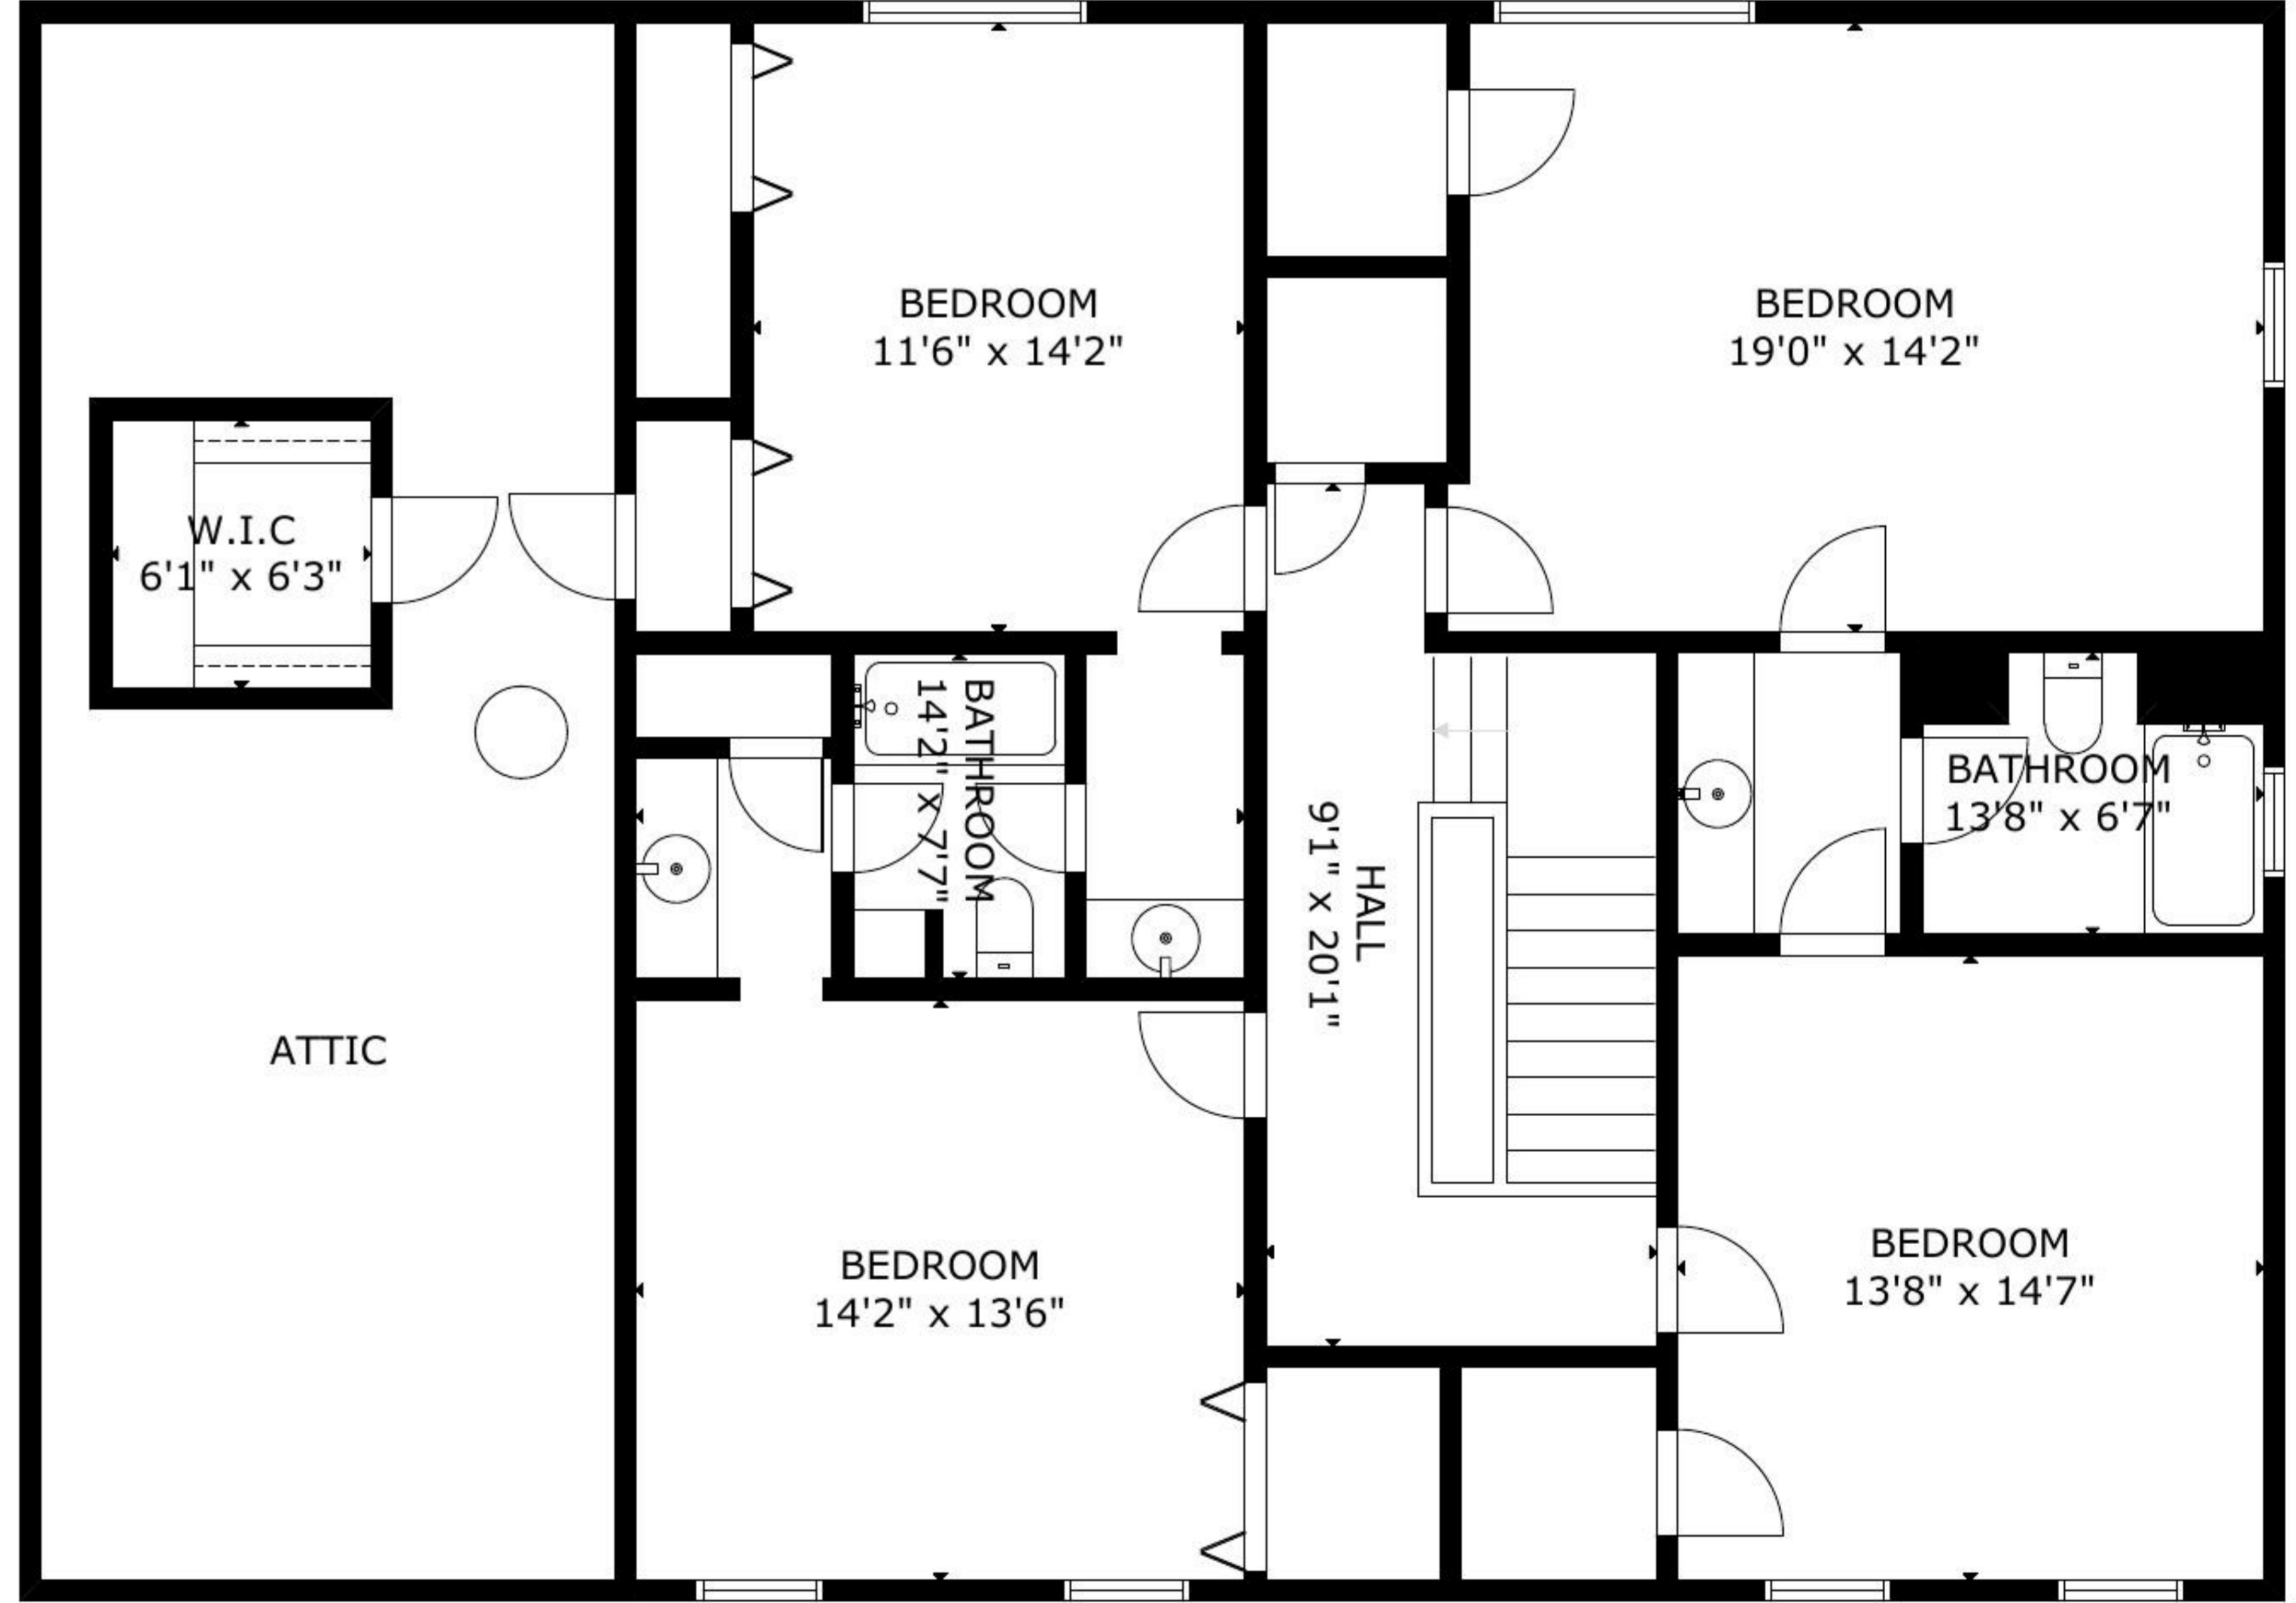

3010 E Hickory Park

FLOOR 1

FLOOR 2

GROSS EXTERNAL AREA
 TOTAL: 3,619 sq ft
 FLOOR 1: 2,118 sq ft, FLOOR 2: 1,501 sq ft
 SIZE AND DIMENSIONS ARE APPROXIMATE, ACTUAL MAY VARY