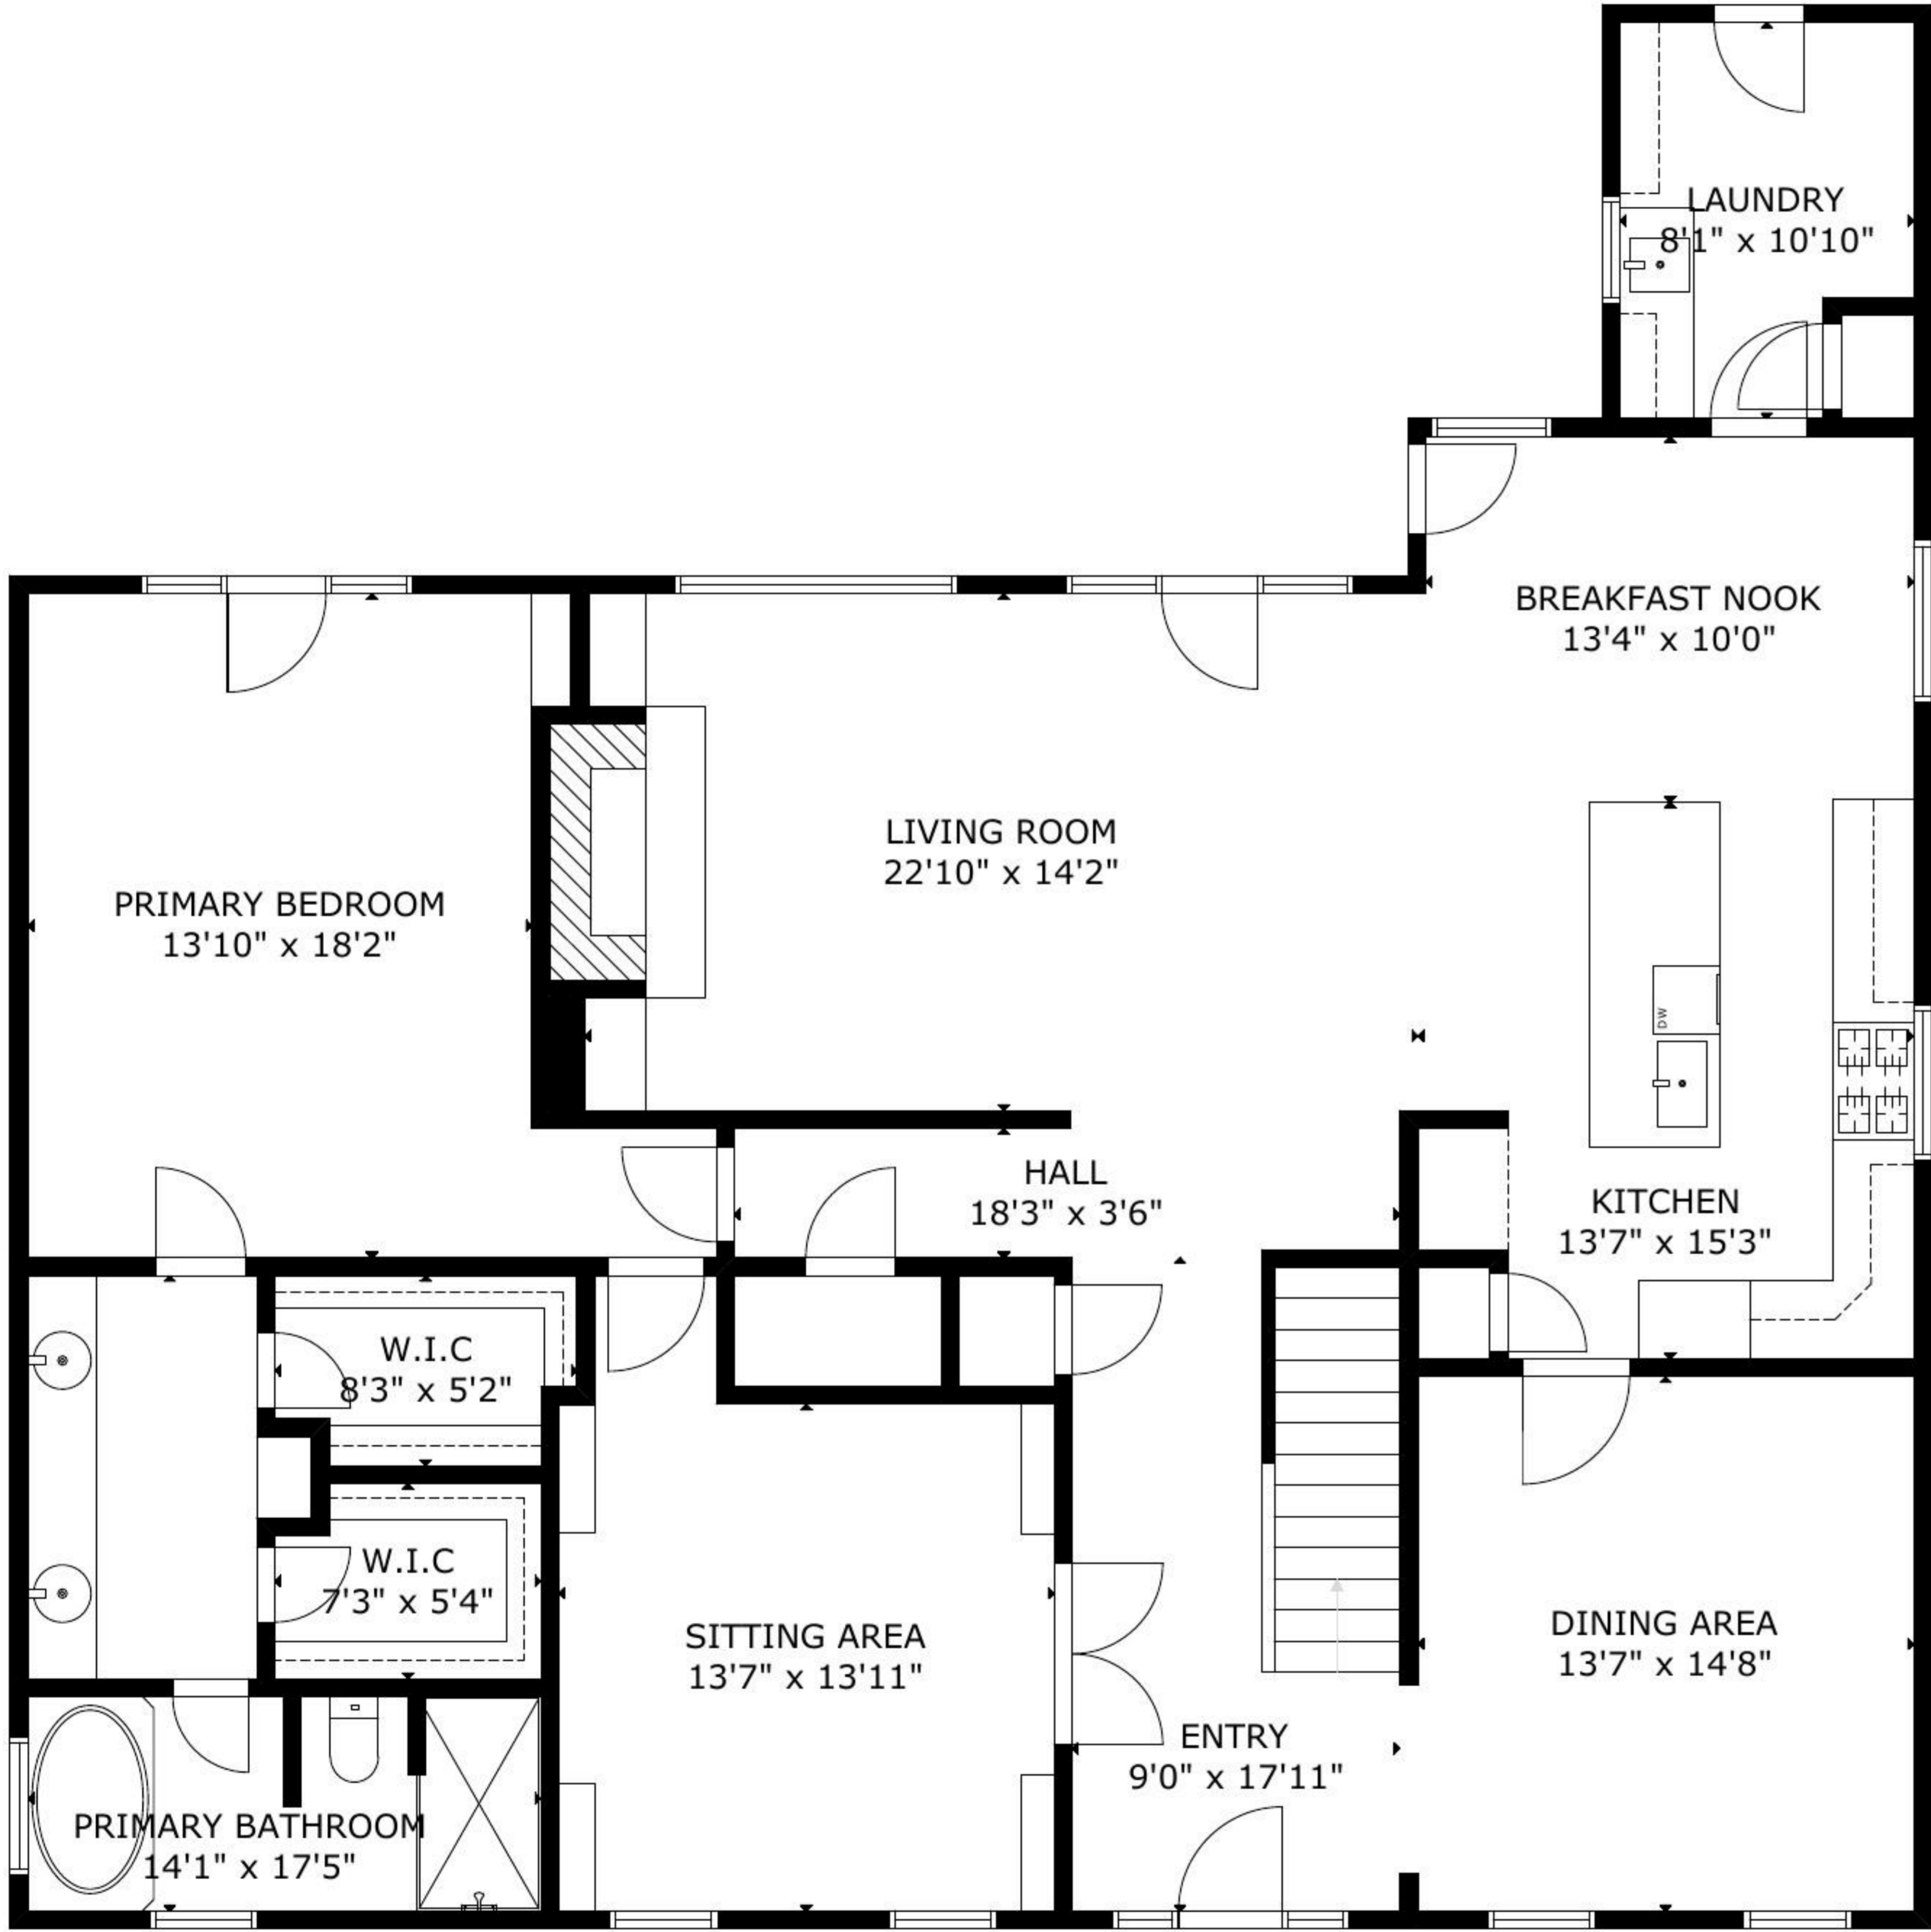

3010 E Hickory Park

FLOOR 1

FLOOR 2

GROSS EXTERNAL AREA
 TOTAL: 3,619 sq ft
 FLOOR 1: 2,118 sq ft, FLOOR 2: 1,501 sq ft
 SIZE AND DIMENSIONS ARE APPROXIMATE, ACTUAL MAY VARY