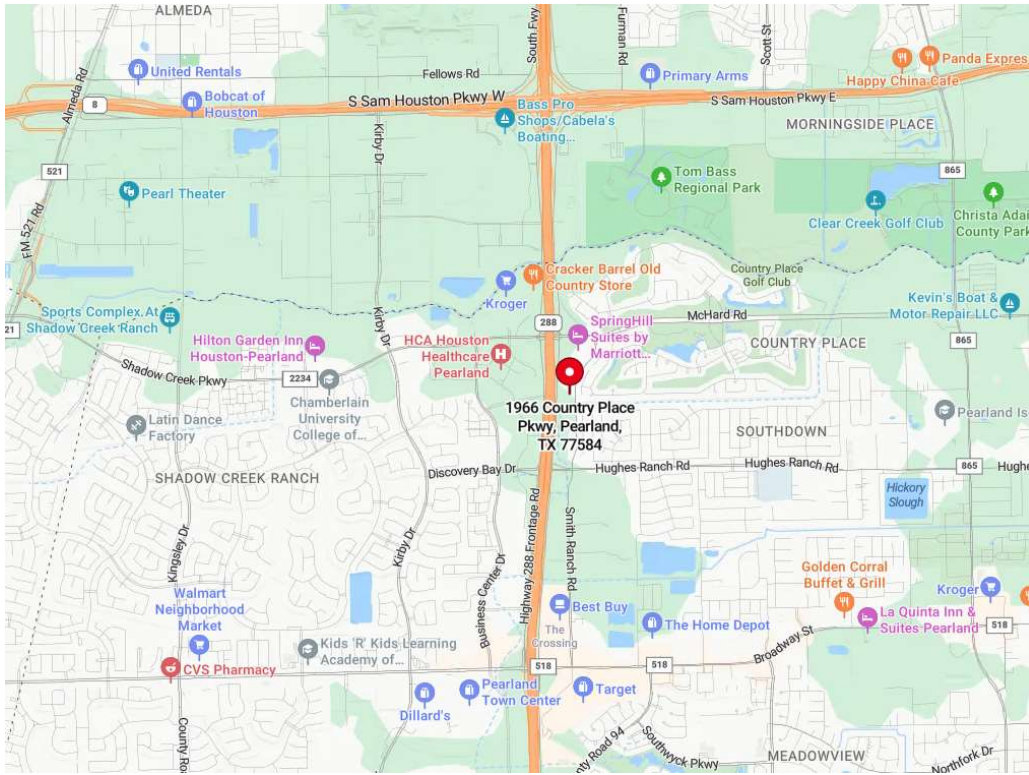

1966 Country Place Parkway, Pearland
2 Acre Commercial Lot on 288 Freeway

1966 Country Creek - Land Plat

*Lot Dimensions are Estimated

Above is from Google map (verify dimensions on Survey) and Tax Data