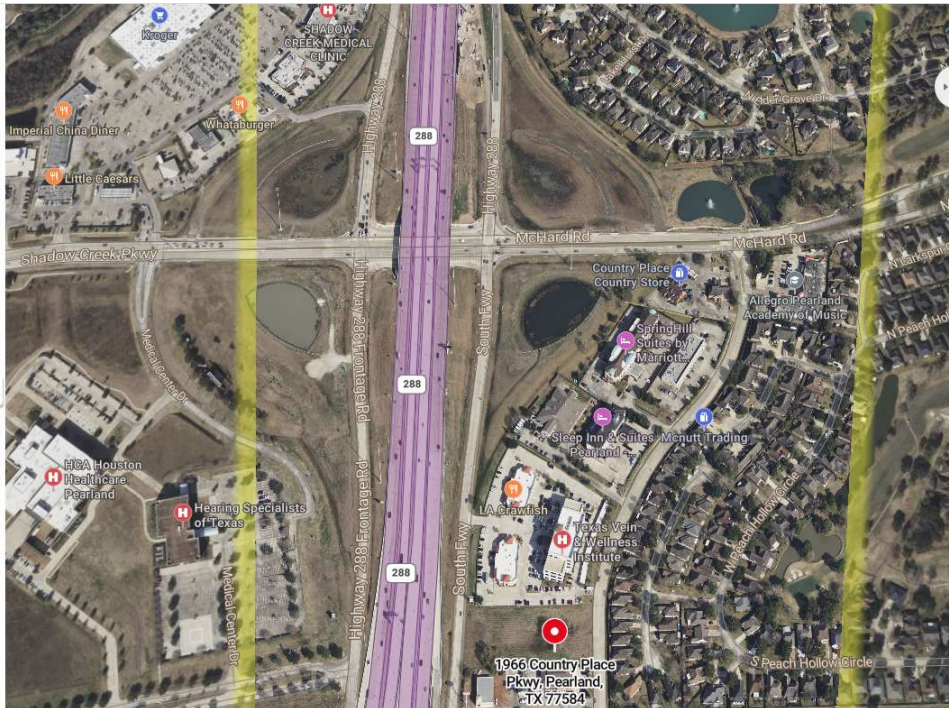

1966 Country Place Parkway, Pearland
2 Acre Commercial Lot on 288 Freeway

1966 Country Creek - Land Plat

*Lot Dimensions are Estimated

Above is from Google map (verify dimensions on Survey) and Tax Data