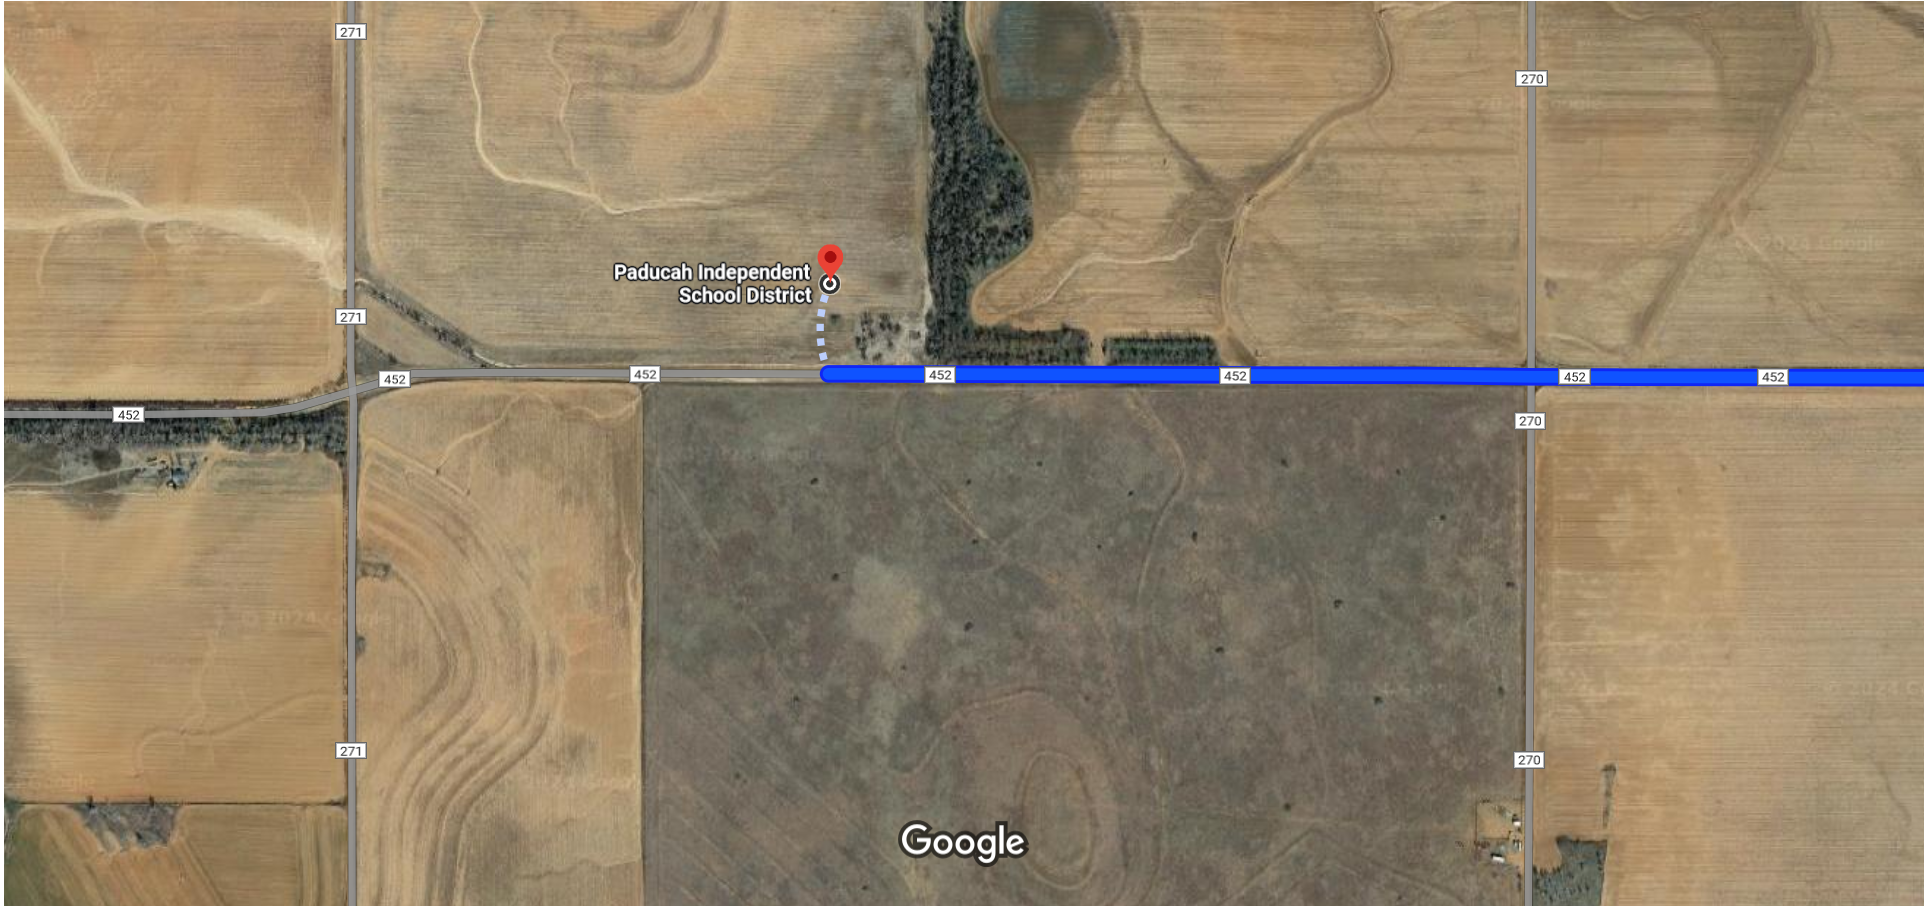

Lubbock, Texas to Paducah Independent School District, Texas

Drive 115 miles, 1 hr 44 min

Mary Lou Verdine

Imagery ©2024 Maxar Technologies, Map data ©2024 500 ft