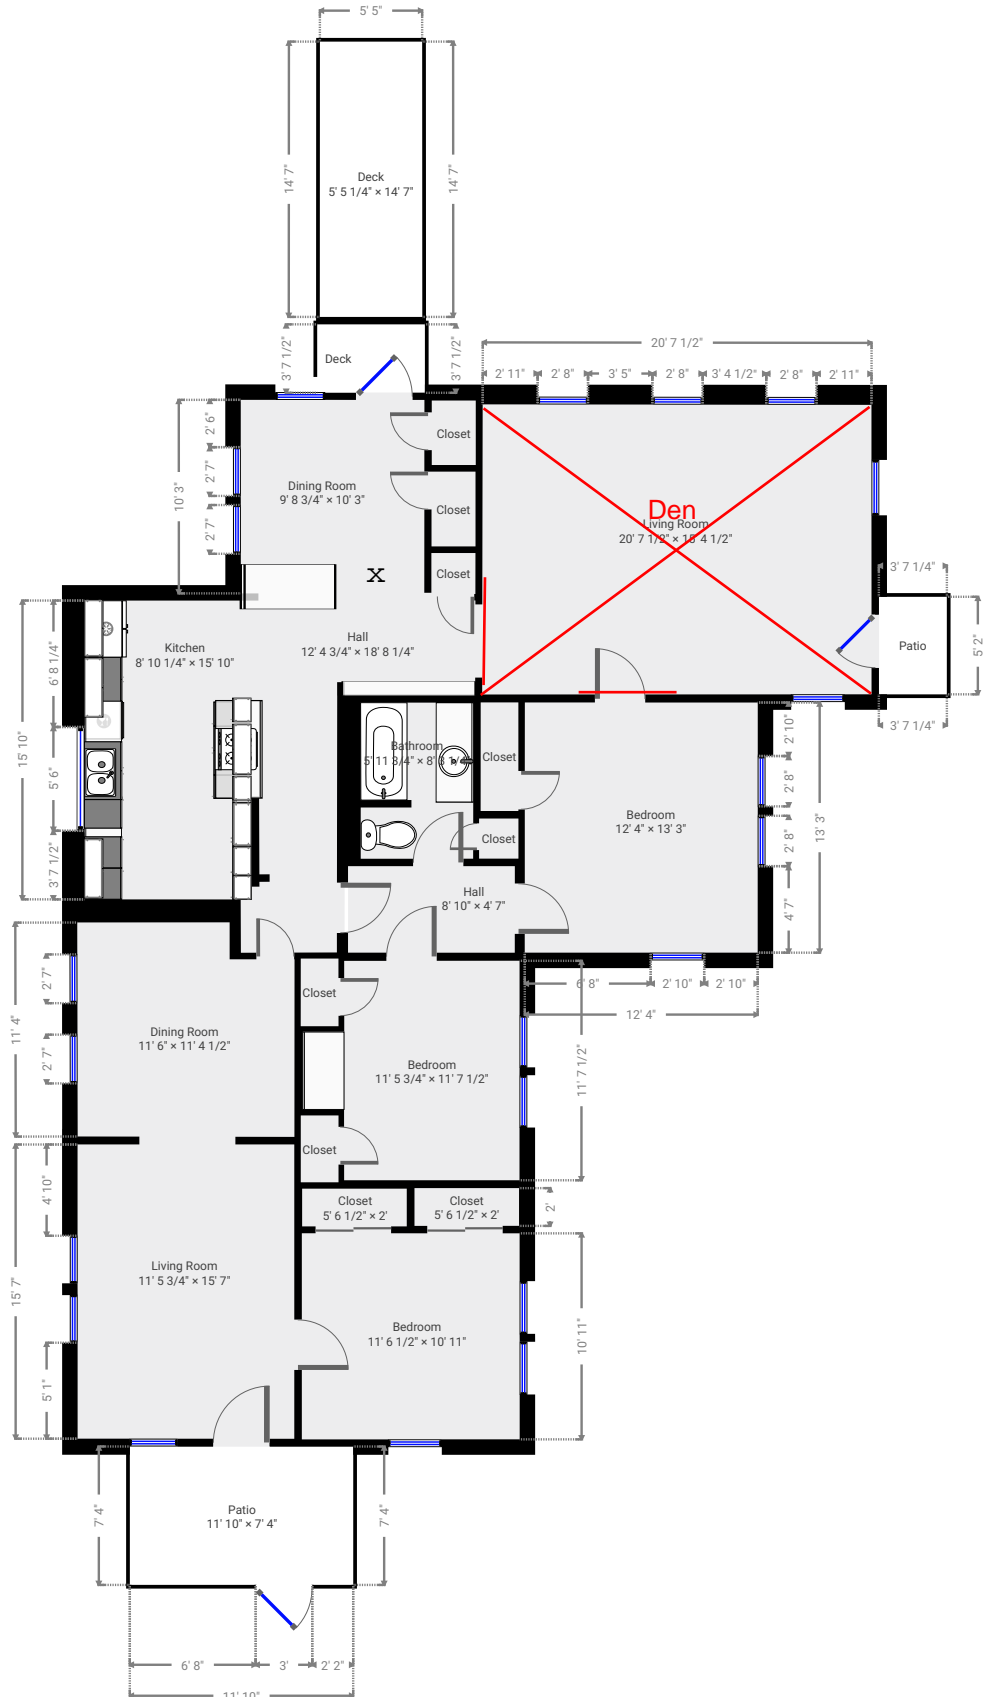

**LOCATION**

14742 Hempstead Highway  
77040 Houston  
Texas  
United States

**DETAILS**

Total area: 1810.51 sq ft  
Living area: 1810.51 sq ft  
Floors: 1  
Rooms: 8

**1,800 sf - Total**  
**-320 sf - less Den/Living Rm**  
**1,480 sf - Rentable area**

THIS FLOORPLAN IS PROVIDED WITHOUT WARRANTY OF ANY KIND. SENSOPIA DISCLAIMS ANY WARRANTY INCLUDING, WITHOUT LIMITATION, SATISFACTORY QUALITY OR ACCURACY OF DIMENSIONS.