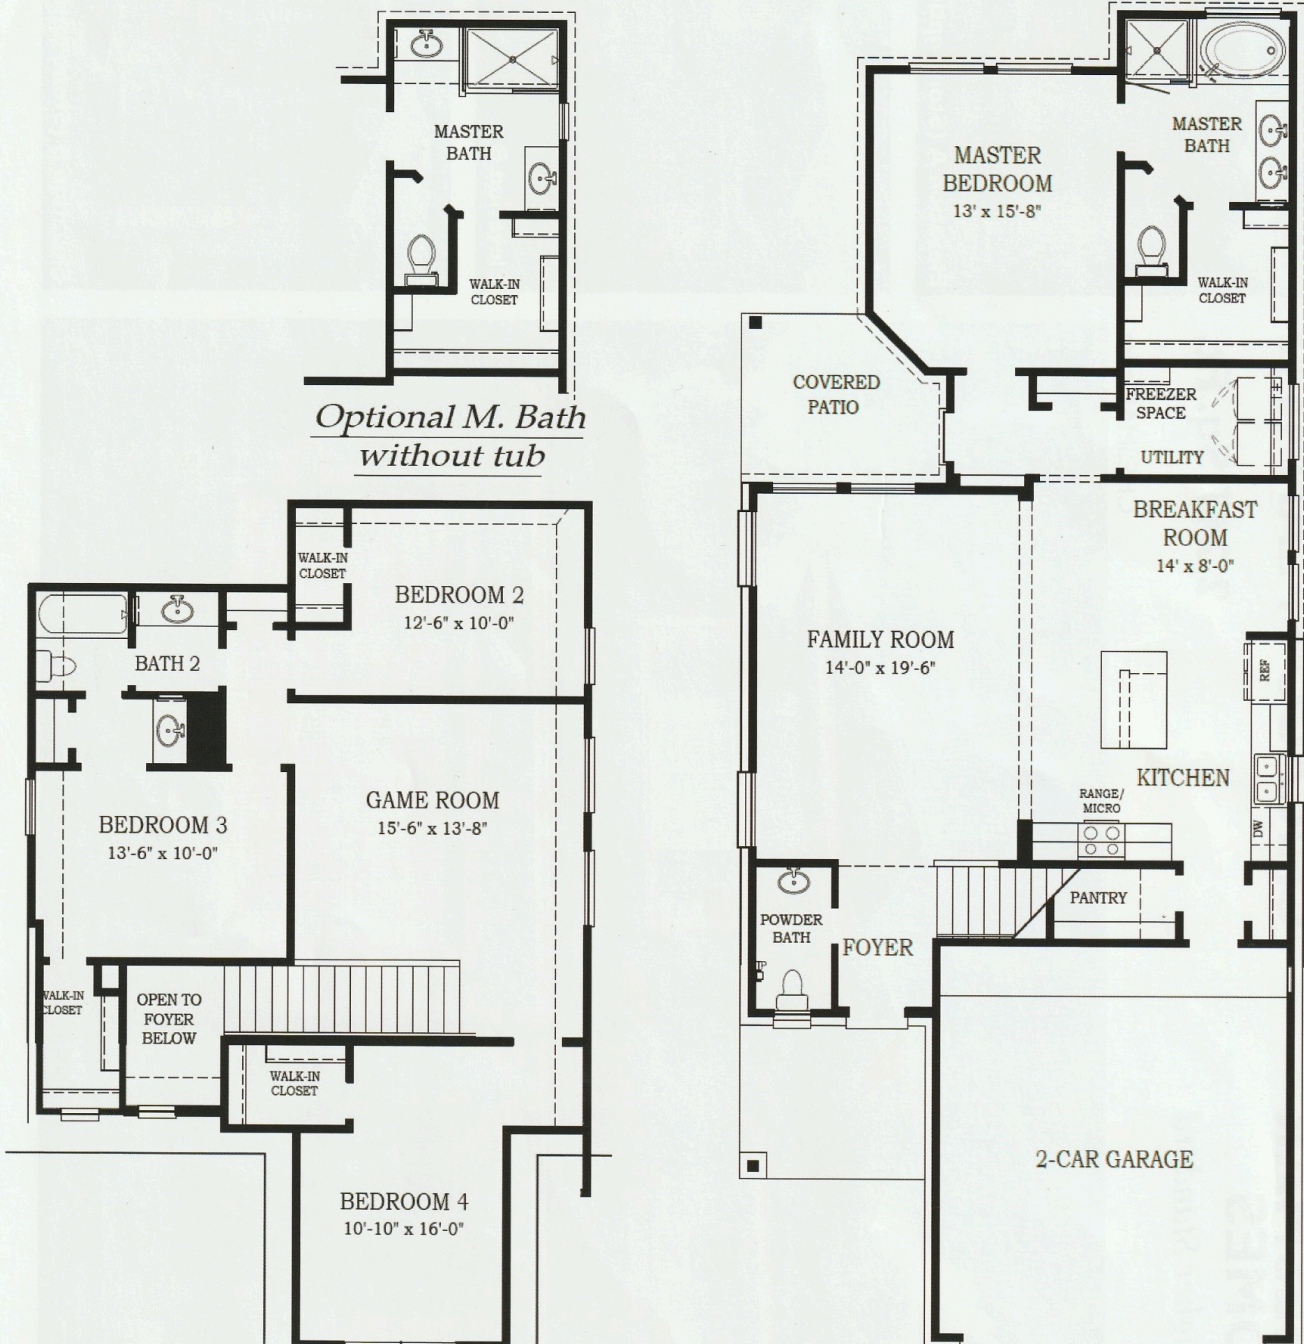

CHICAGO • PLAN 4542

2,247 Sq. Ft.

CHESMAR.com

Optional M. Bath without tub

Square footage and room dimensions are approximate and may vary per elevation. Window placement, roof line and porches may also vary by elevation. Plans, features, prices and availability are subject to change without notice.
Effective date: 2.11.19