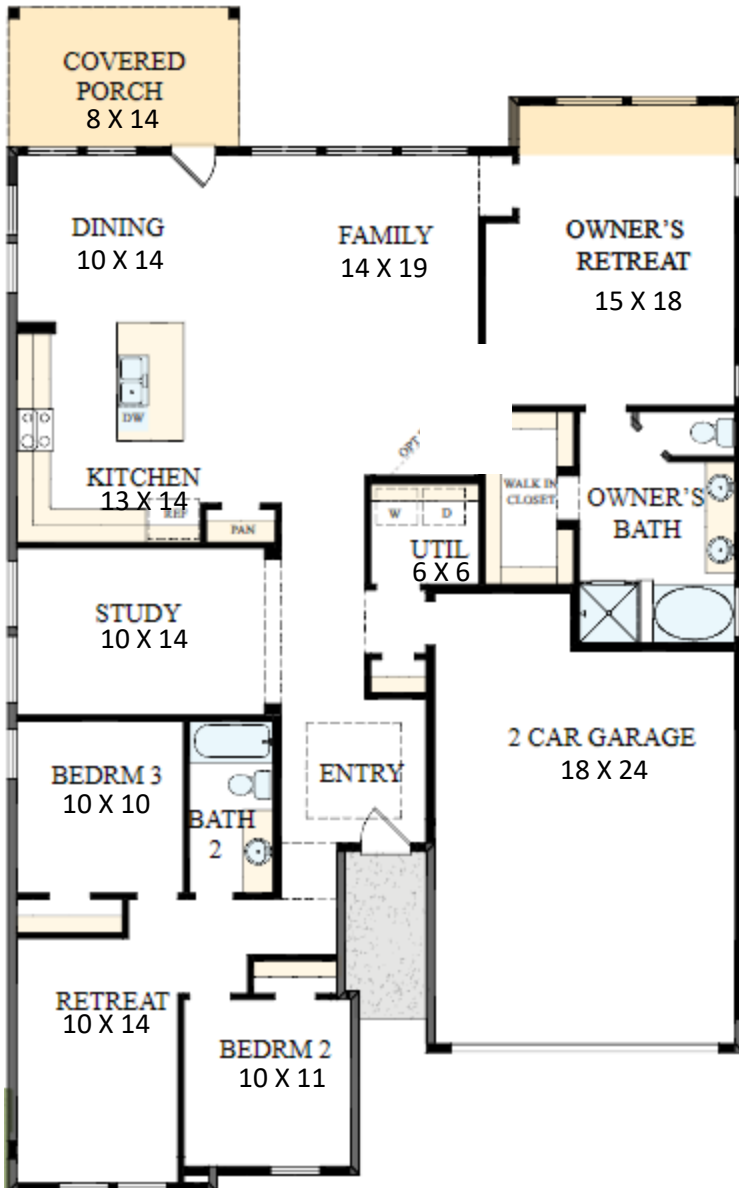

# HOME SWEET *Quick Move-in* HOME

EXPLORE OUR QUICK MOVE-IN HOME OF THE MONTH!

29626 CEDAR ELM WAY

## THE OMNI

2138 SQ FT. / 1 STORY

3-Bedrooms, 2 Baths, Separate Tub/Shower @ Master Bath. Spacious Kitchen with separate oven/ micro, updraft vent hood & 5 burner c-top. Oversized Master. Retreat. Retreat. Study. Covered rear patio. Oversized 2-Car Garage. May Completion.