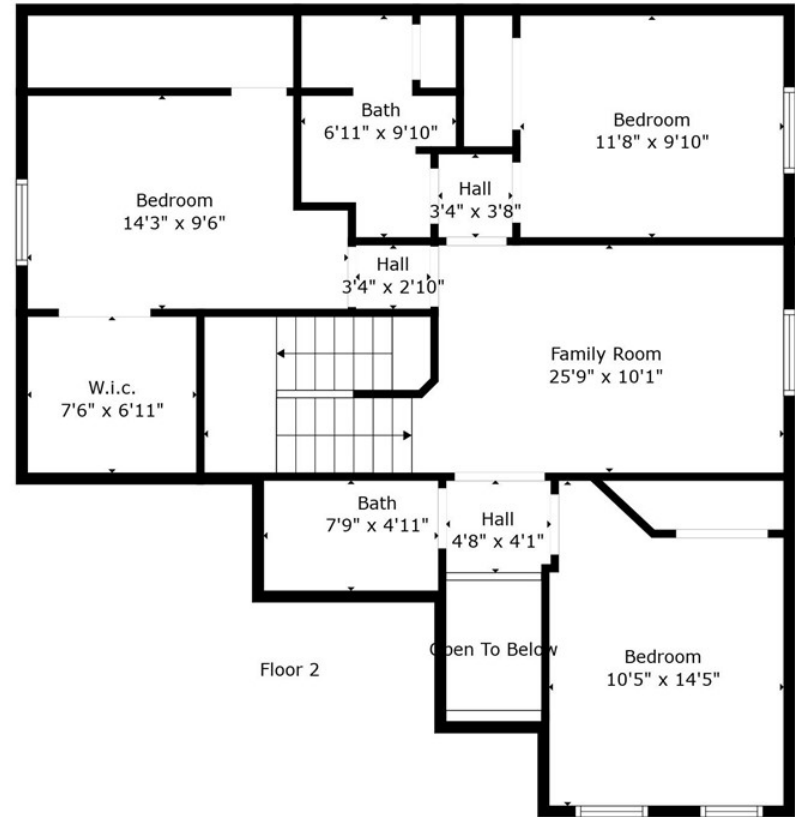

Floor 1

Floor 2

TOTAL: 2179 sq. ft
 FLOOR 1: 1279 sq. ft, FLOOR 2: 900 sq. ft
 EXCLUDED AREAS: GARAGE: 357 sq. ft, OPEN TO BELOW: 27 sq. ft

Measurements Are Calculated By Cubicasa Technology. Deemed Highly Reliable But Not Guaranteed.