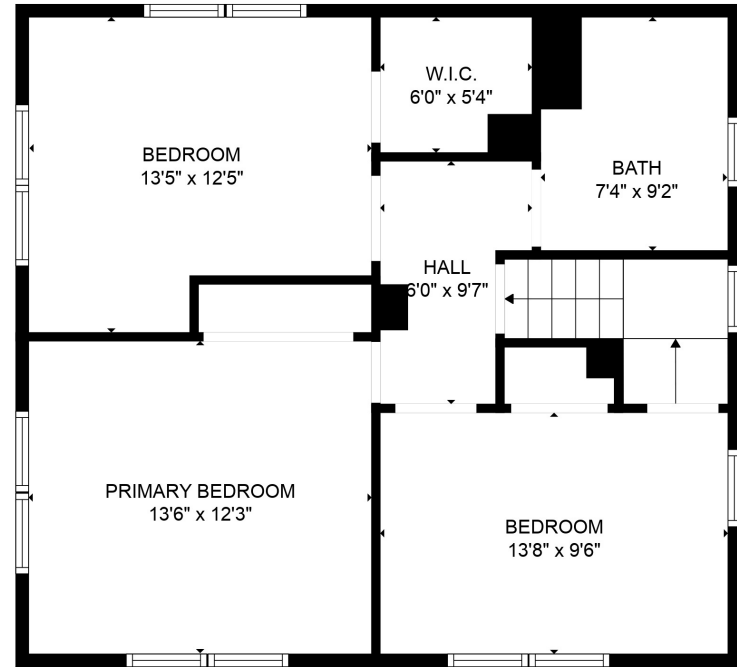

FLOOR 1

FLOOR 2

**TOTAL: 1465 sq. ft**  
 FLOOR 1: 778 sq. ft, FLOOR 2: 687 sq. ft  
 EXCLUDED AREAS: PORCH: 191 sq. ft, DECK: 56 sq. ft

**TOTAL: 1465 sq. ft**  
FLOOR 1: 778 sq. ft, FLOOR 2: 687 sq. ft  
EXCLUDED AREAS: PORCH: 191 sq. ft, DECK: 56 sq. ft

MEASUREMENTS ARE CALCULATED BY CUBICASA TECHNOLOGY. DEEMED HIGHLY RELIABLE BUT NOT GUARANTEED.

**TOTAL: 1465 sq. ft**  
FLOOR 1: 778 sq. ft, FLOOR 2: 687 sq. ft  
EXCLUDED AREAS: PORCH: 191 sq. ft, DECK: 56 sq. ft