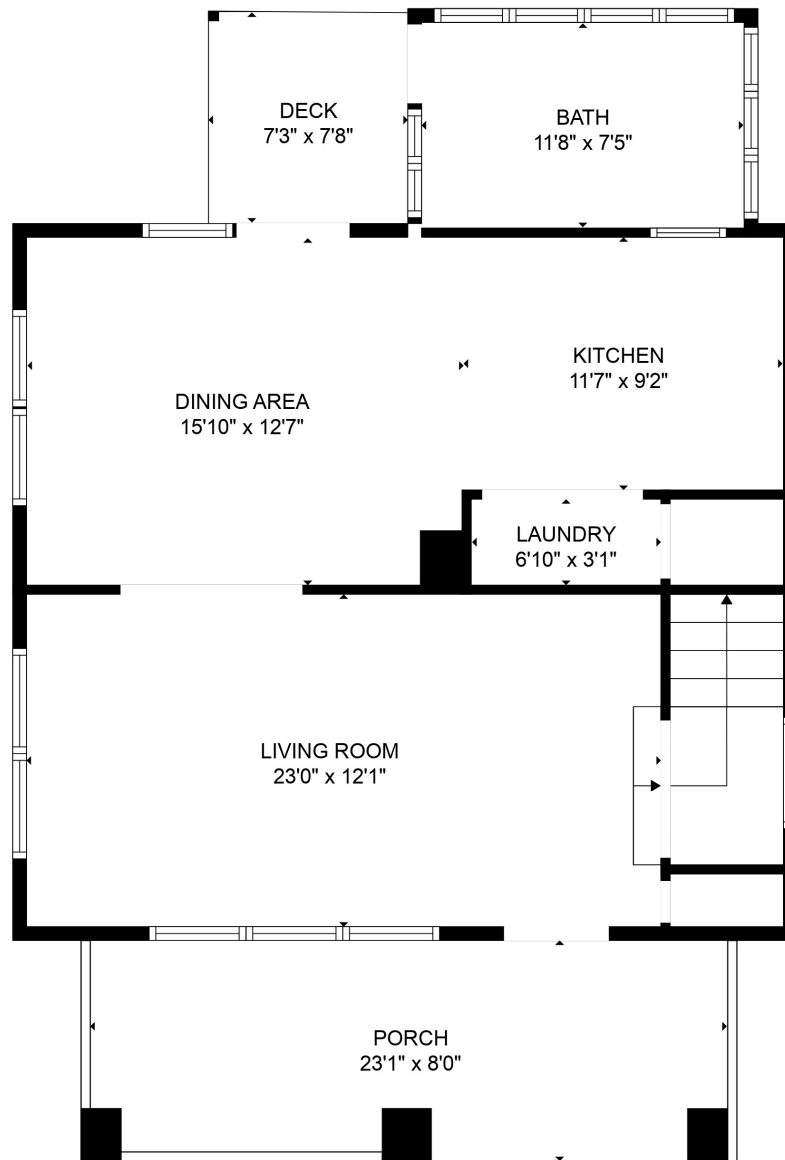

FLOOR 1

FLOOR 2

**TOTAL: 1465 sq. ft**  
 FLOOR 1: 778 sq. ft, FLOOR 2: 687 sq. ft  
 EXCLUDED AREAS: PORCH: 191 sq. ft, DECK: 56 sq. ft

**TOTAL: 1465 sq. ft**  
FLOOR 1: 778 sq. ft, FLOOR 2: 687 sq. ft  
EXCLUDED AREAS: PORCH: 191 sq. ft, DECK: 56 sq. ft

MEASUREMENTS ARE CALCULATED BY CUBICASA TECHNOLOGY. DEEMED HIGHLY RELIABLE BUT NOT GUARANTEED.

**TOTAL: 1465 sq. ft**  
FLOOR 1: 778 sq. ft, FLOOR 2: 687 sq. ft  
EXCLUDED AREAS: PORCH: 191 sq. ft, DECK: 56 sq. ft