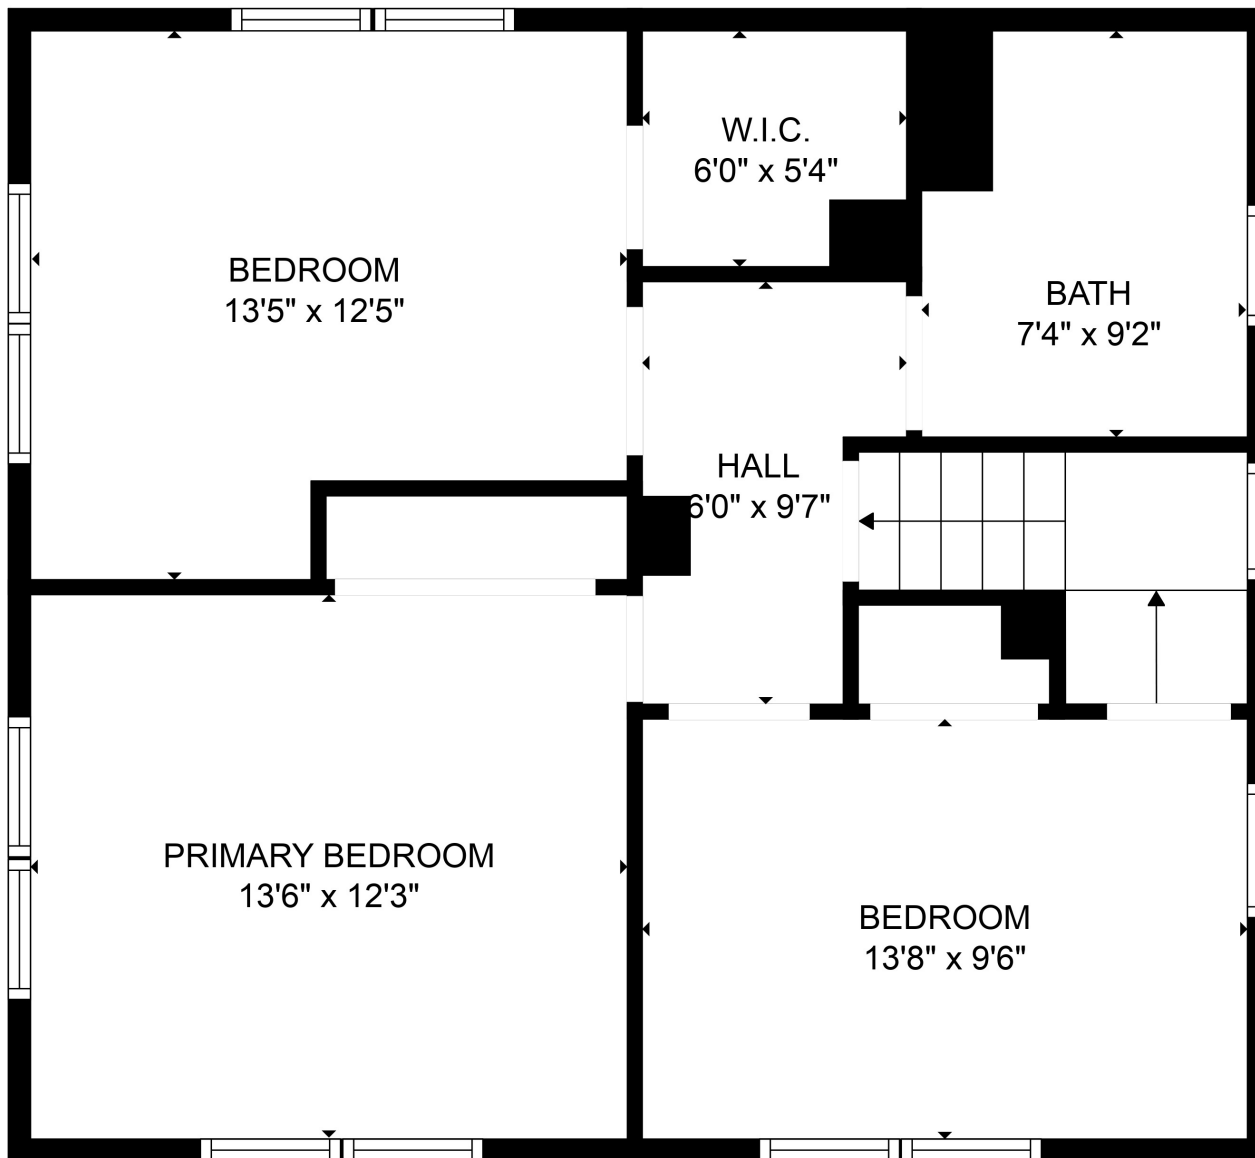

FLOOR 1

FLOOR 2

**TOTAL: 1465 sq. ft**  
 FLOOR 1: 778 sq. ft, FLOOR 2: 687 sq. ft  
 EXCLUDED AREAS: PORCH: 191 sq. ft, DECK: 56 sq. ft

**TOTAL: 1465 sq. ft**  
FLOOR 1: 778 sq. ft, FLOOR 2: 687 sq. ft  
EXCLUDED AREAS: PORCH: 191 sq. ft, DECK: 56 sq. ft

MEASUREMENTS ARE CALCULATED BY CUBICASA TECHNOLOGY. DEEMED HIGHLY RELIABLE BUT NOT GUARANTEED.

**TOTAL: 1465 sq. ft**  
FLOOR 1: 778 sq. ft, FLOOR 2: 687 sq. ft  
EXCLUDED AREAS: PORCH: 191 sq. ft, DECK: 56 sq. ft