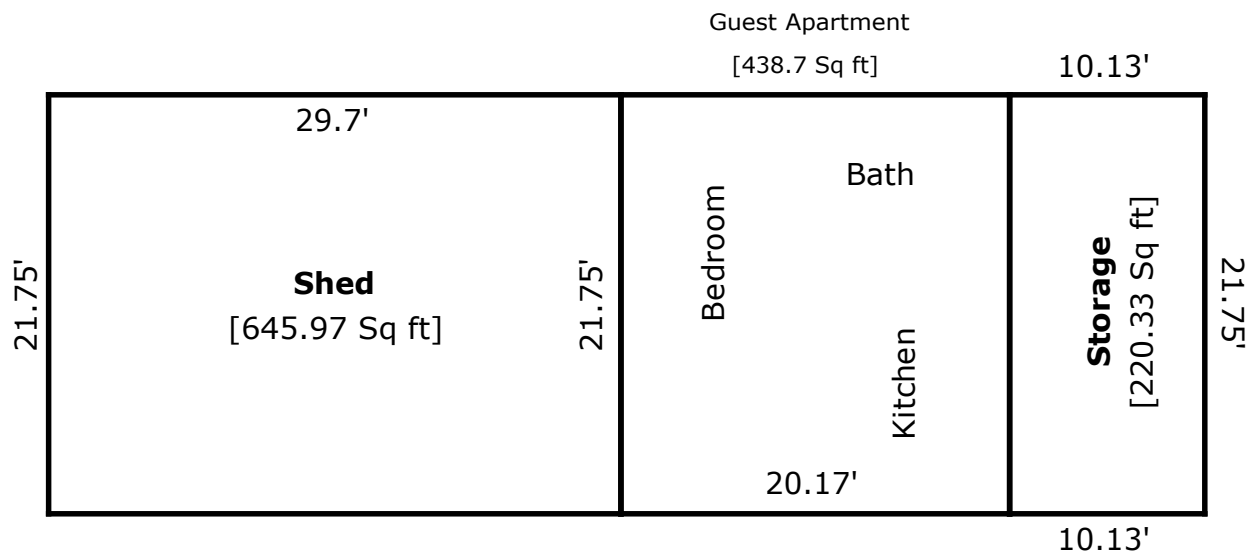

Building Sketch (Page - 2)

Borrower/Client	n/a						
Property Address	451 N Berlin Rd						
City	Brenham	County	Washington	State	TX	Zip Code	77833
Lender							

TOTAL Sketch by a la mode

Area Calculations Summary

Non-living Area		
Storage	220.33 Sq ft	10.13 × 21.75 = 220.33
Shed	645.97 Sq ft	29.7 × 21.75 = 645.98
Guest Apartment	438.7 Sq ft	20.17 × 21.75 = 438.7

Michael Tolpa