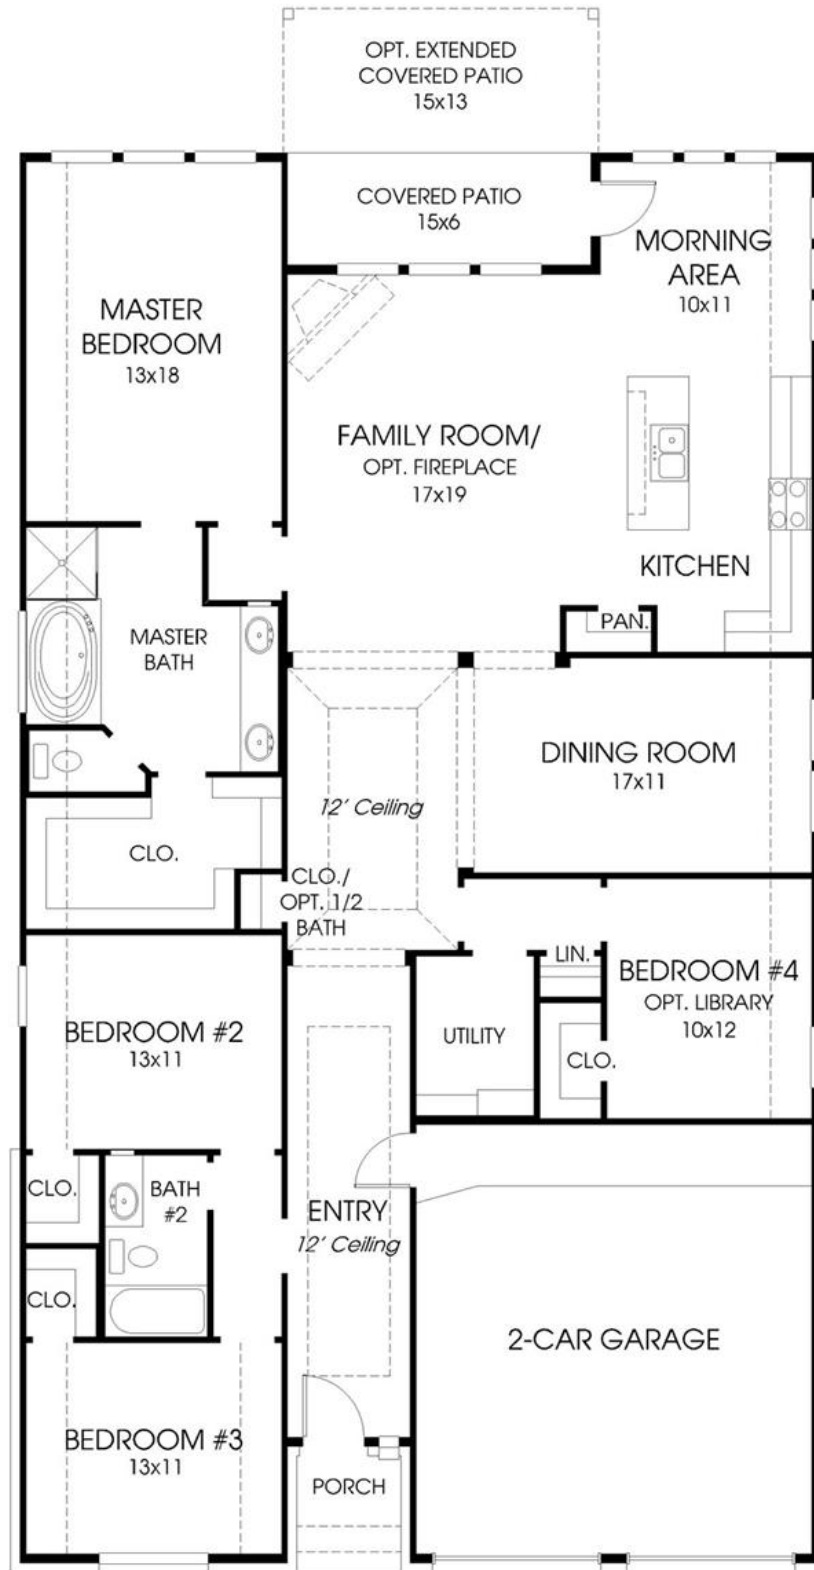

DESIGNS

Design 2187W

This home contains approximately 2,187 square feet.*

*See Page 3 for Details and Disclaimers.
© Perry Homes, LLC 2015

09/29/2015
(50' CL)