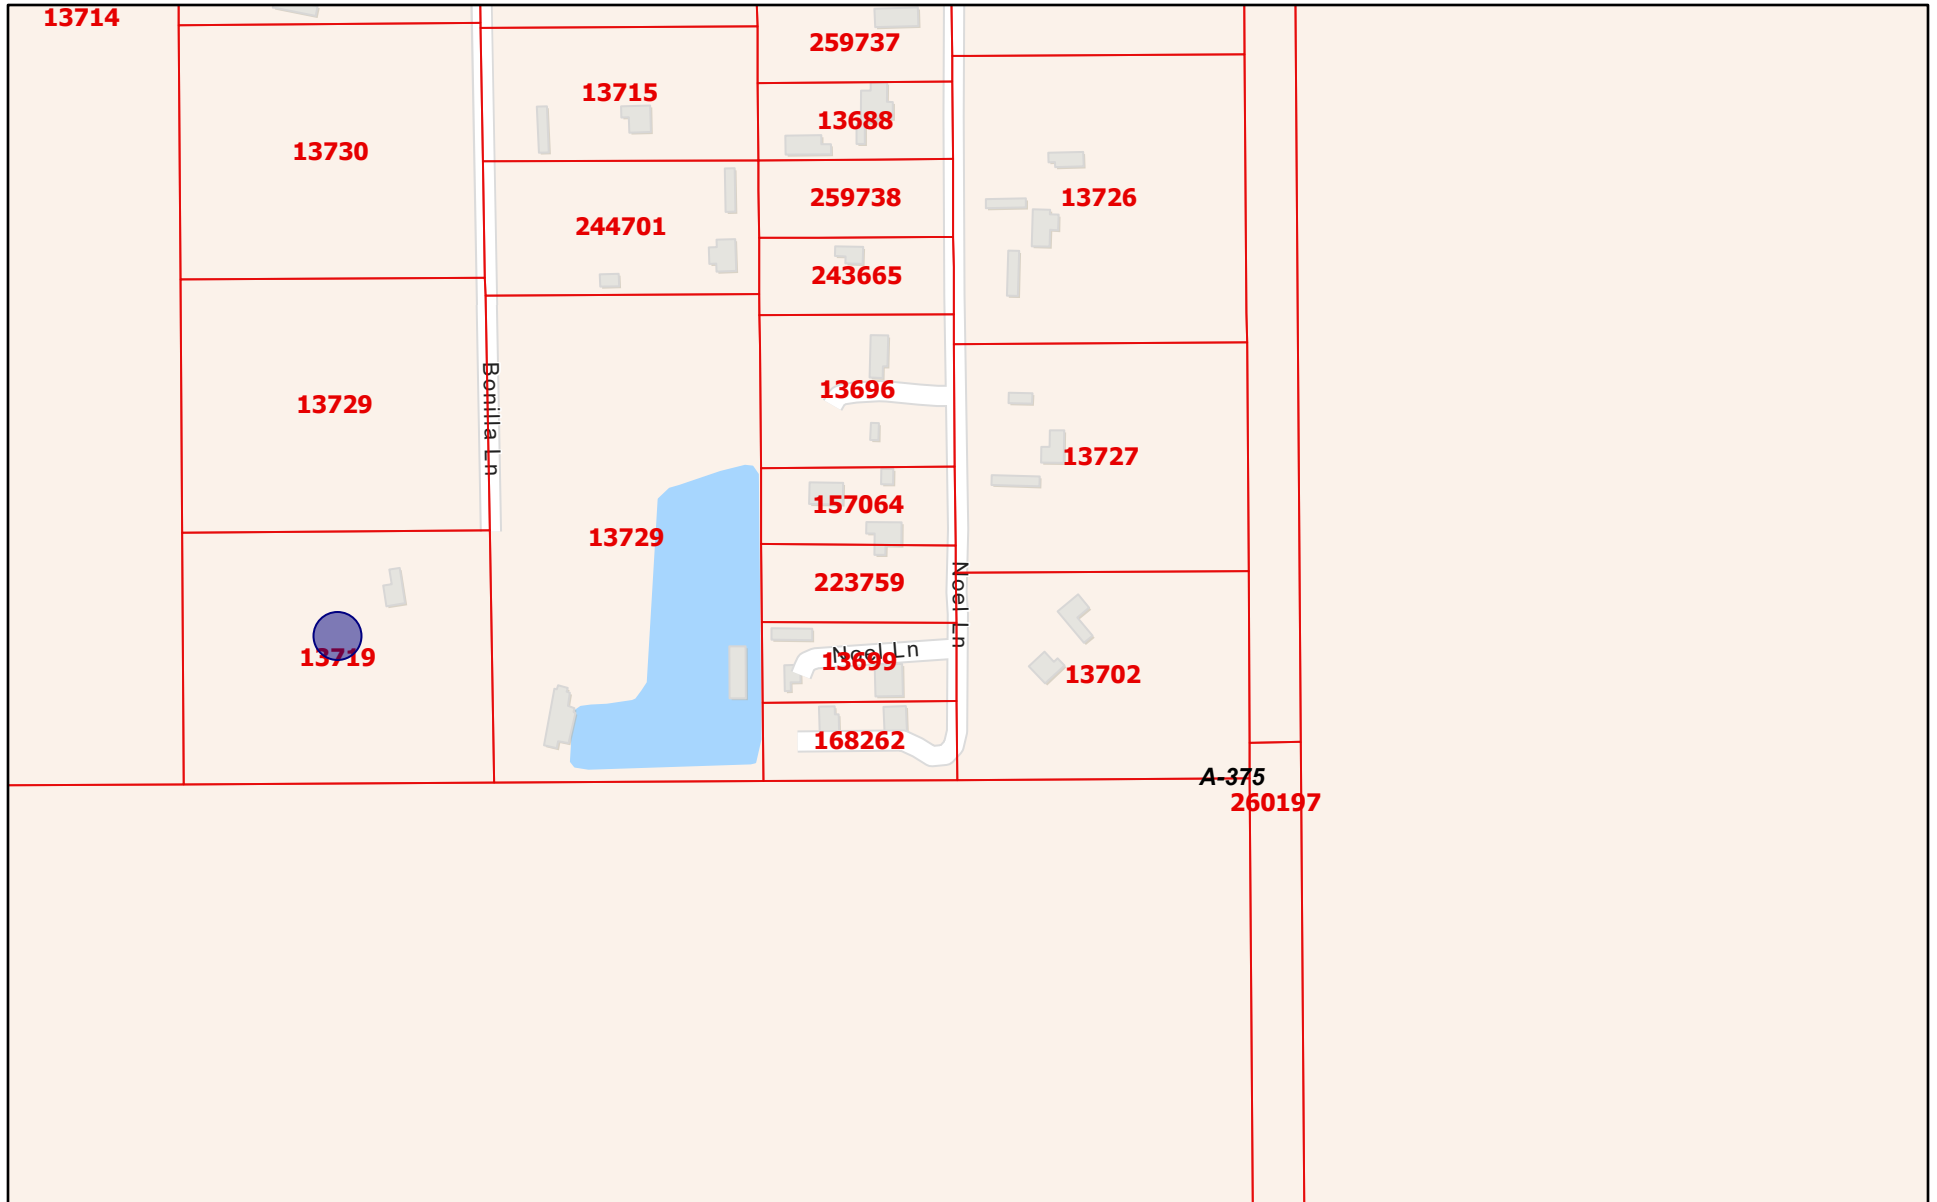

# Waller CAD Web Map

5/5/2024, 6:50:54 PM

 Parcels

 Abstracts

Esri Community Maps Contributors, Baylor University, City of Houston, HPB, Texas Parks & Wildlife, © OpenStreetMap, Microsoft, CONANP, Esri,

Waller County Appraisal District, BIS Consulting - [www.bisconsulting.com](http://www.bisconsulting.com)

Disclaimer: This product is for informational purposes only and has not been prepared for or be suitable for legal, engineering, or surveying purposes. It does not represent an on-the-ground survey and represents only the approximate relative location of boundaries.