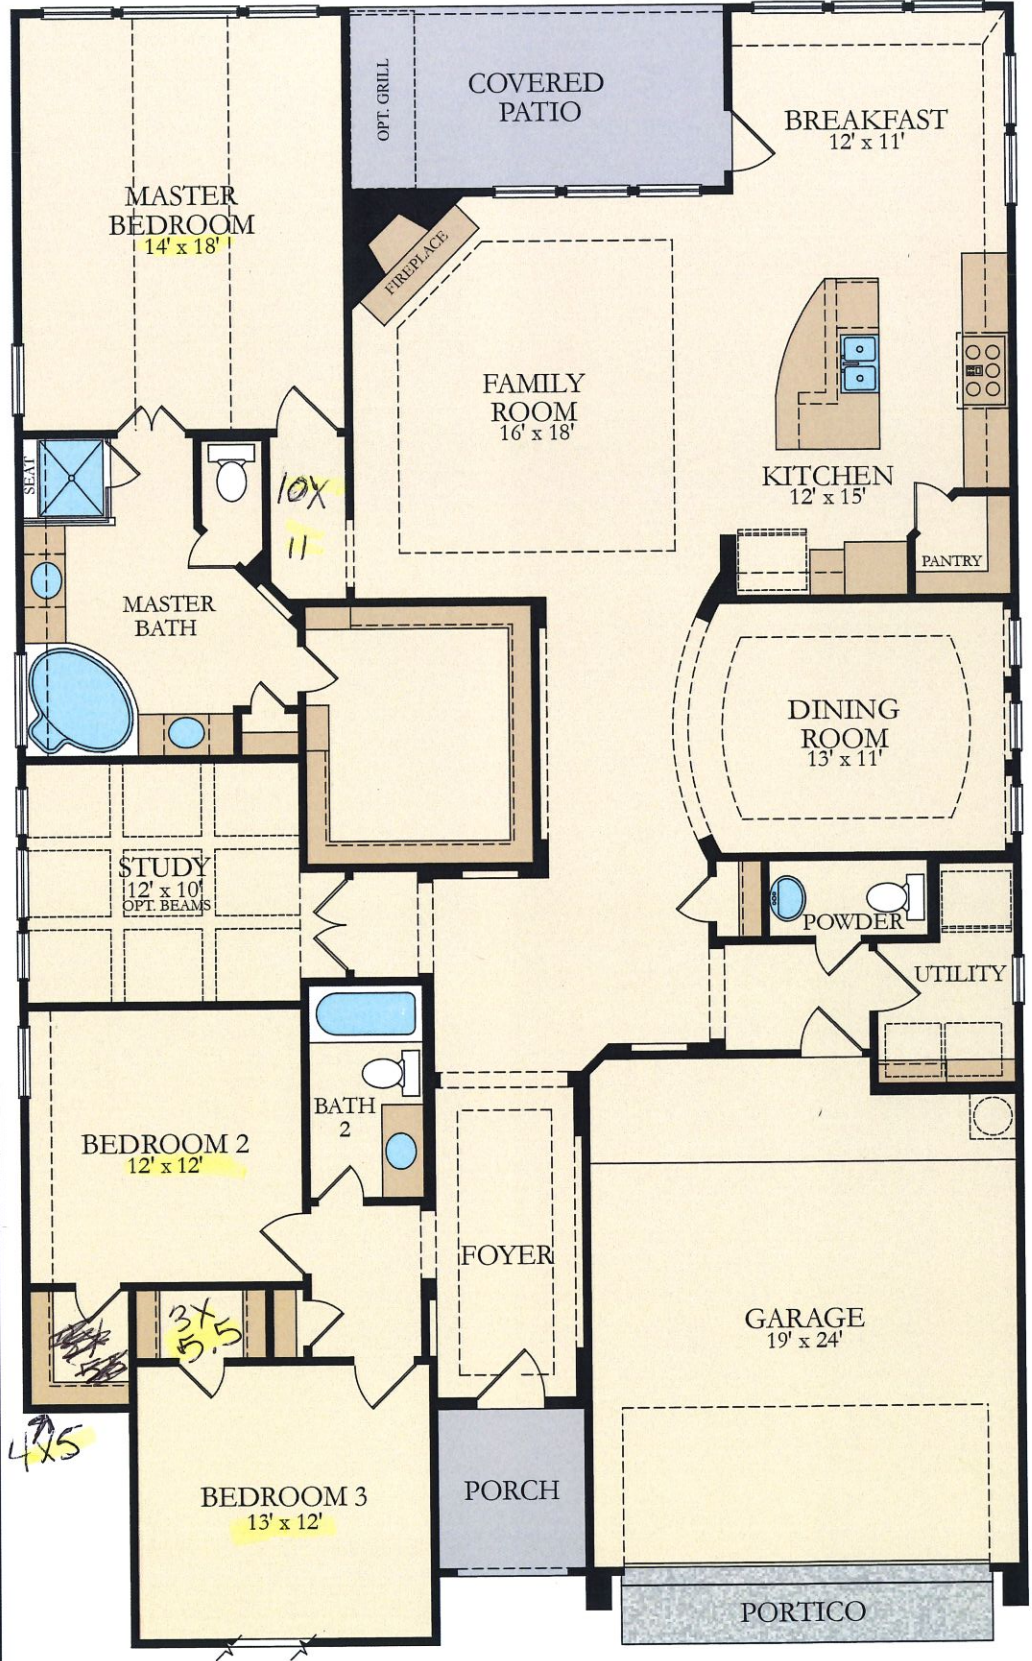

Claremore 4622

Heartland Collection

2,540 Sq. Ft.

3 Bedrooms

2.5 Bathrooms

2 Car Garage

Options:

VILLAGEBUILDERS.COM

Plans and elevations/renderings are artist's concept and may contain options or features which are not standard on all models. These renderings are solely for illustrative purposes and should never be relied upon. Garage sizes may vary from home to home and may not accommodate all vehicles. Stated dimensions and/or square footages are approximate and should not be used as representation of the home's precise or actual size. Any statement, verbal or written, regarding "under air" or "finished area" or any other description or modifier of the square footage size of any home is a shorthand description of the manner in which the square footage was estimated and should not be construed to indicate certainty. While Supplies Last. Void Where Prohibited By Law. Copyright © 2016 Lennar Corporation. All rights reserved. Village Builders, the Village Builders logo are registered service marks or service marks of Lennar Corporation and/or its subsidiaries.