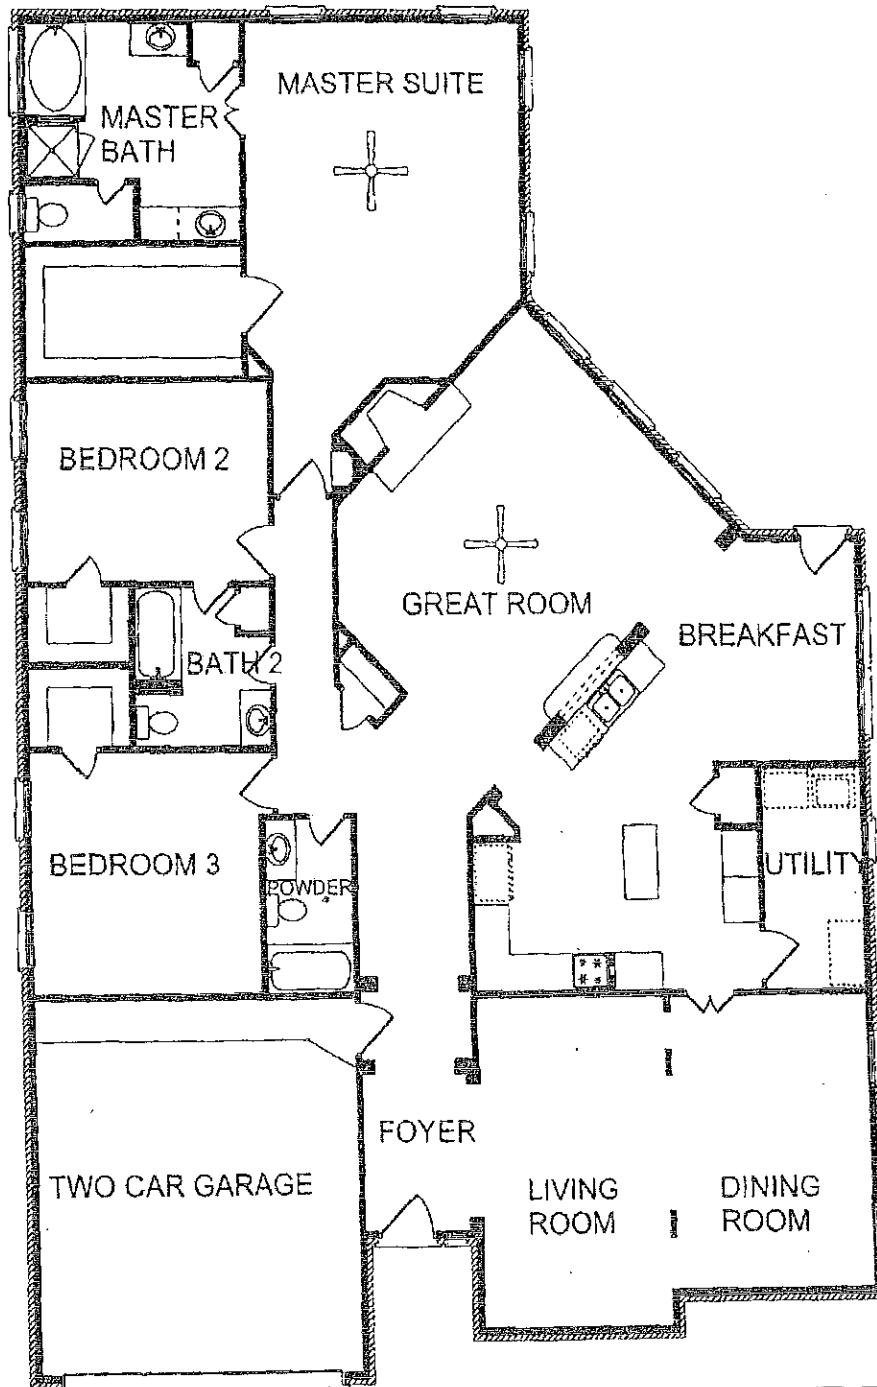

Morgan

PLAN 260
APPROXIMATE SQ. FOOTAGE 2600

BRIGHTON
H O M E S

a K. Hovnanian Company

PLANS AND SPECIFICATIONS SUBJECT TO CHANGES WITHOUT PRIOR NOTICE

50%
TOTAL RECYCLED FIBER