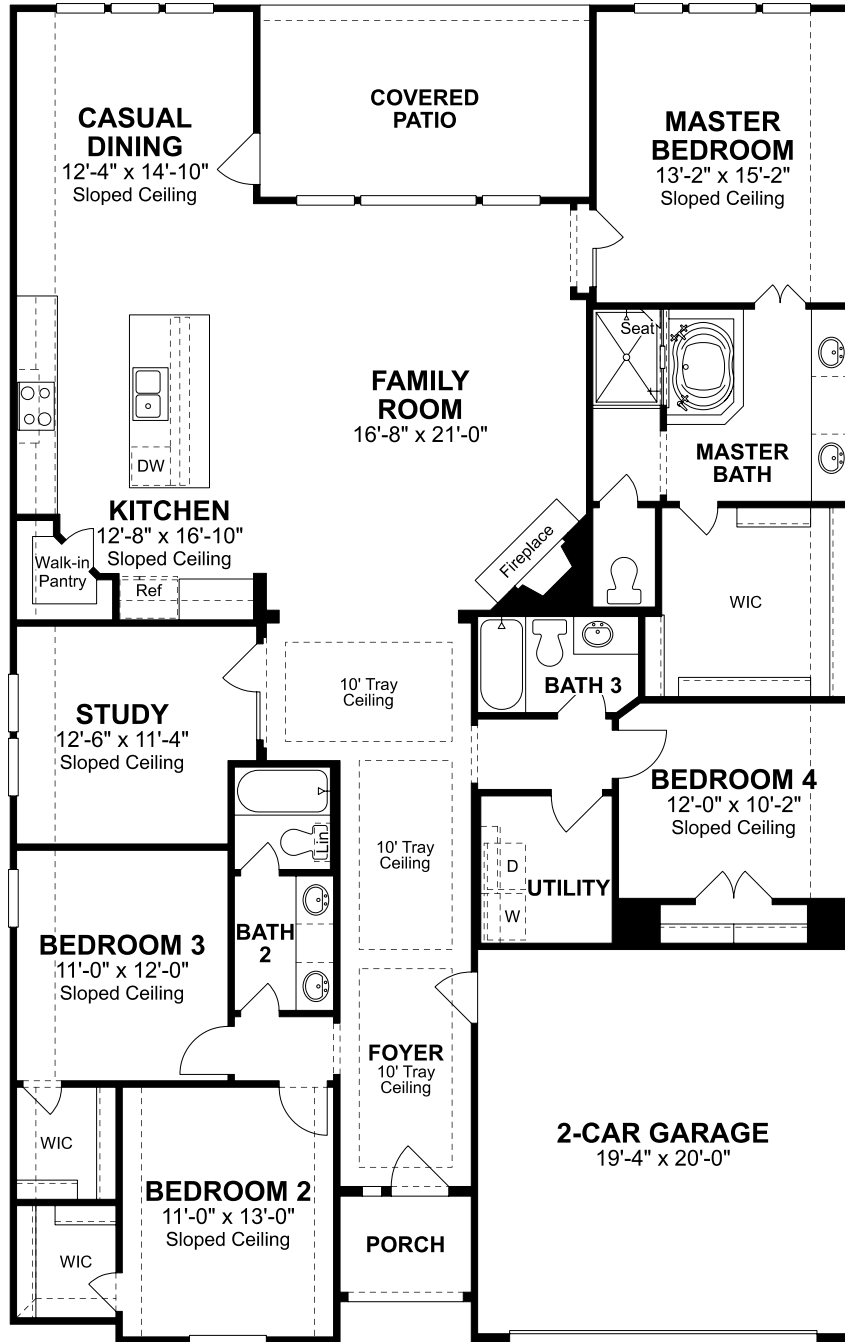

# Glacier - First Floor

4 Beds | 3 Baths | 2,529 sq. ft.

Selected Options:

Unselected Options: Alternate Kitchen Appliances

Floorplans, square footage, specifications, prices, and available options may vary by elevation and/or community and are subject to change without notice. Images are an artist's conception and not a guarantee of final specifications. Please see your New Home Advisor for details.