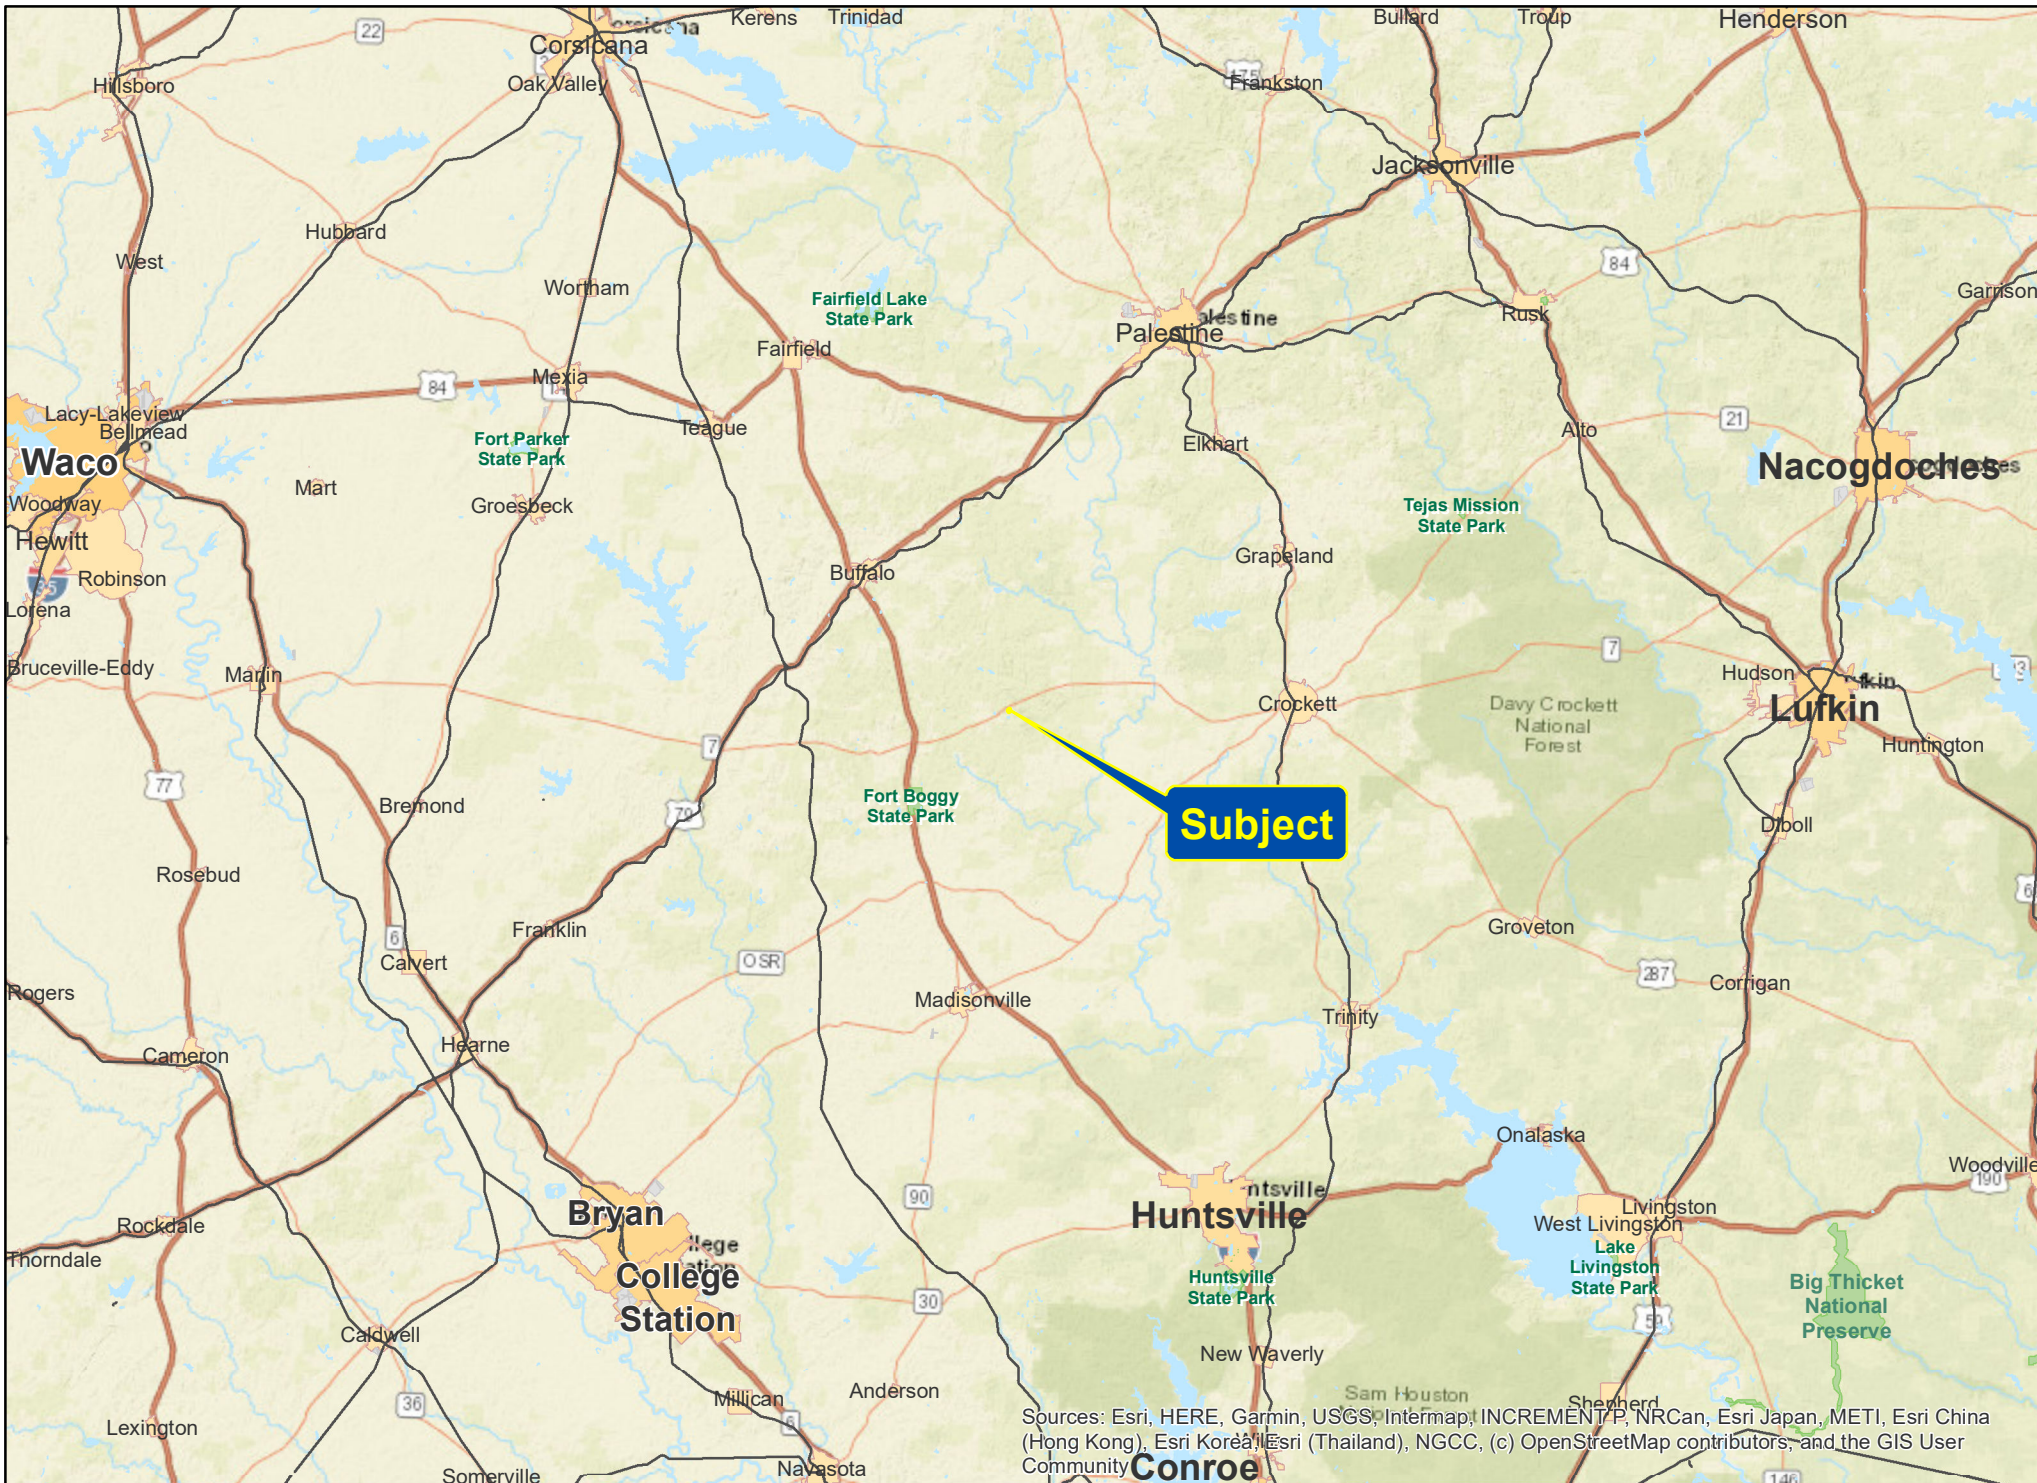

Tract 40 | Three Lakes Ranch | Leon Co., Texas

For illustration purposes only.

Subject

Sources: Esri, HERE, Garmin, USGS, Intermap, INCREMENT P, NRCan, Esri Japan, METI, Esri China (Hong Kong), Esri Korea, Esri (Thailand), NGCC, (c) OpenStreetMap contributors, and the GIS User Community

Tract 40 | Three Lakes Ranch | Leon Co., Texas

For illustration purposes only.

Sources: Esri, HERE, Garmin, USGS, Intermap, INCREMENT P, NRCan, Esri Japan, METI, Esri China (Hong Kong), Esri Korea, Esri (Thailand), NGCC, (c) OpenStreetMap contributors, and the GIS User Community

Tract 40 | Three Lakes Ranch | Leon Co., Texas

For illustration purposes only.