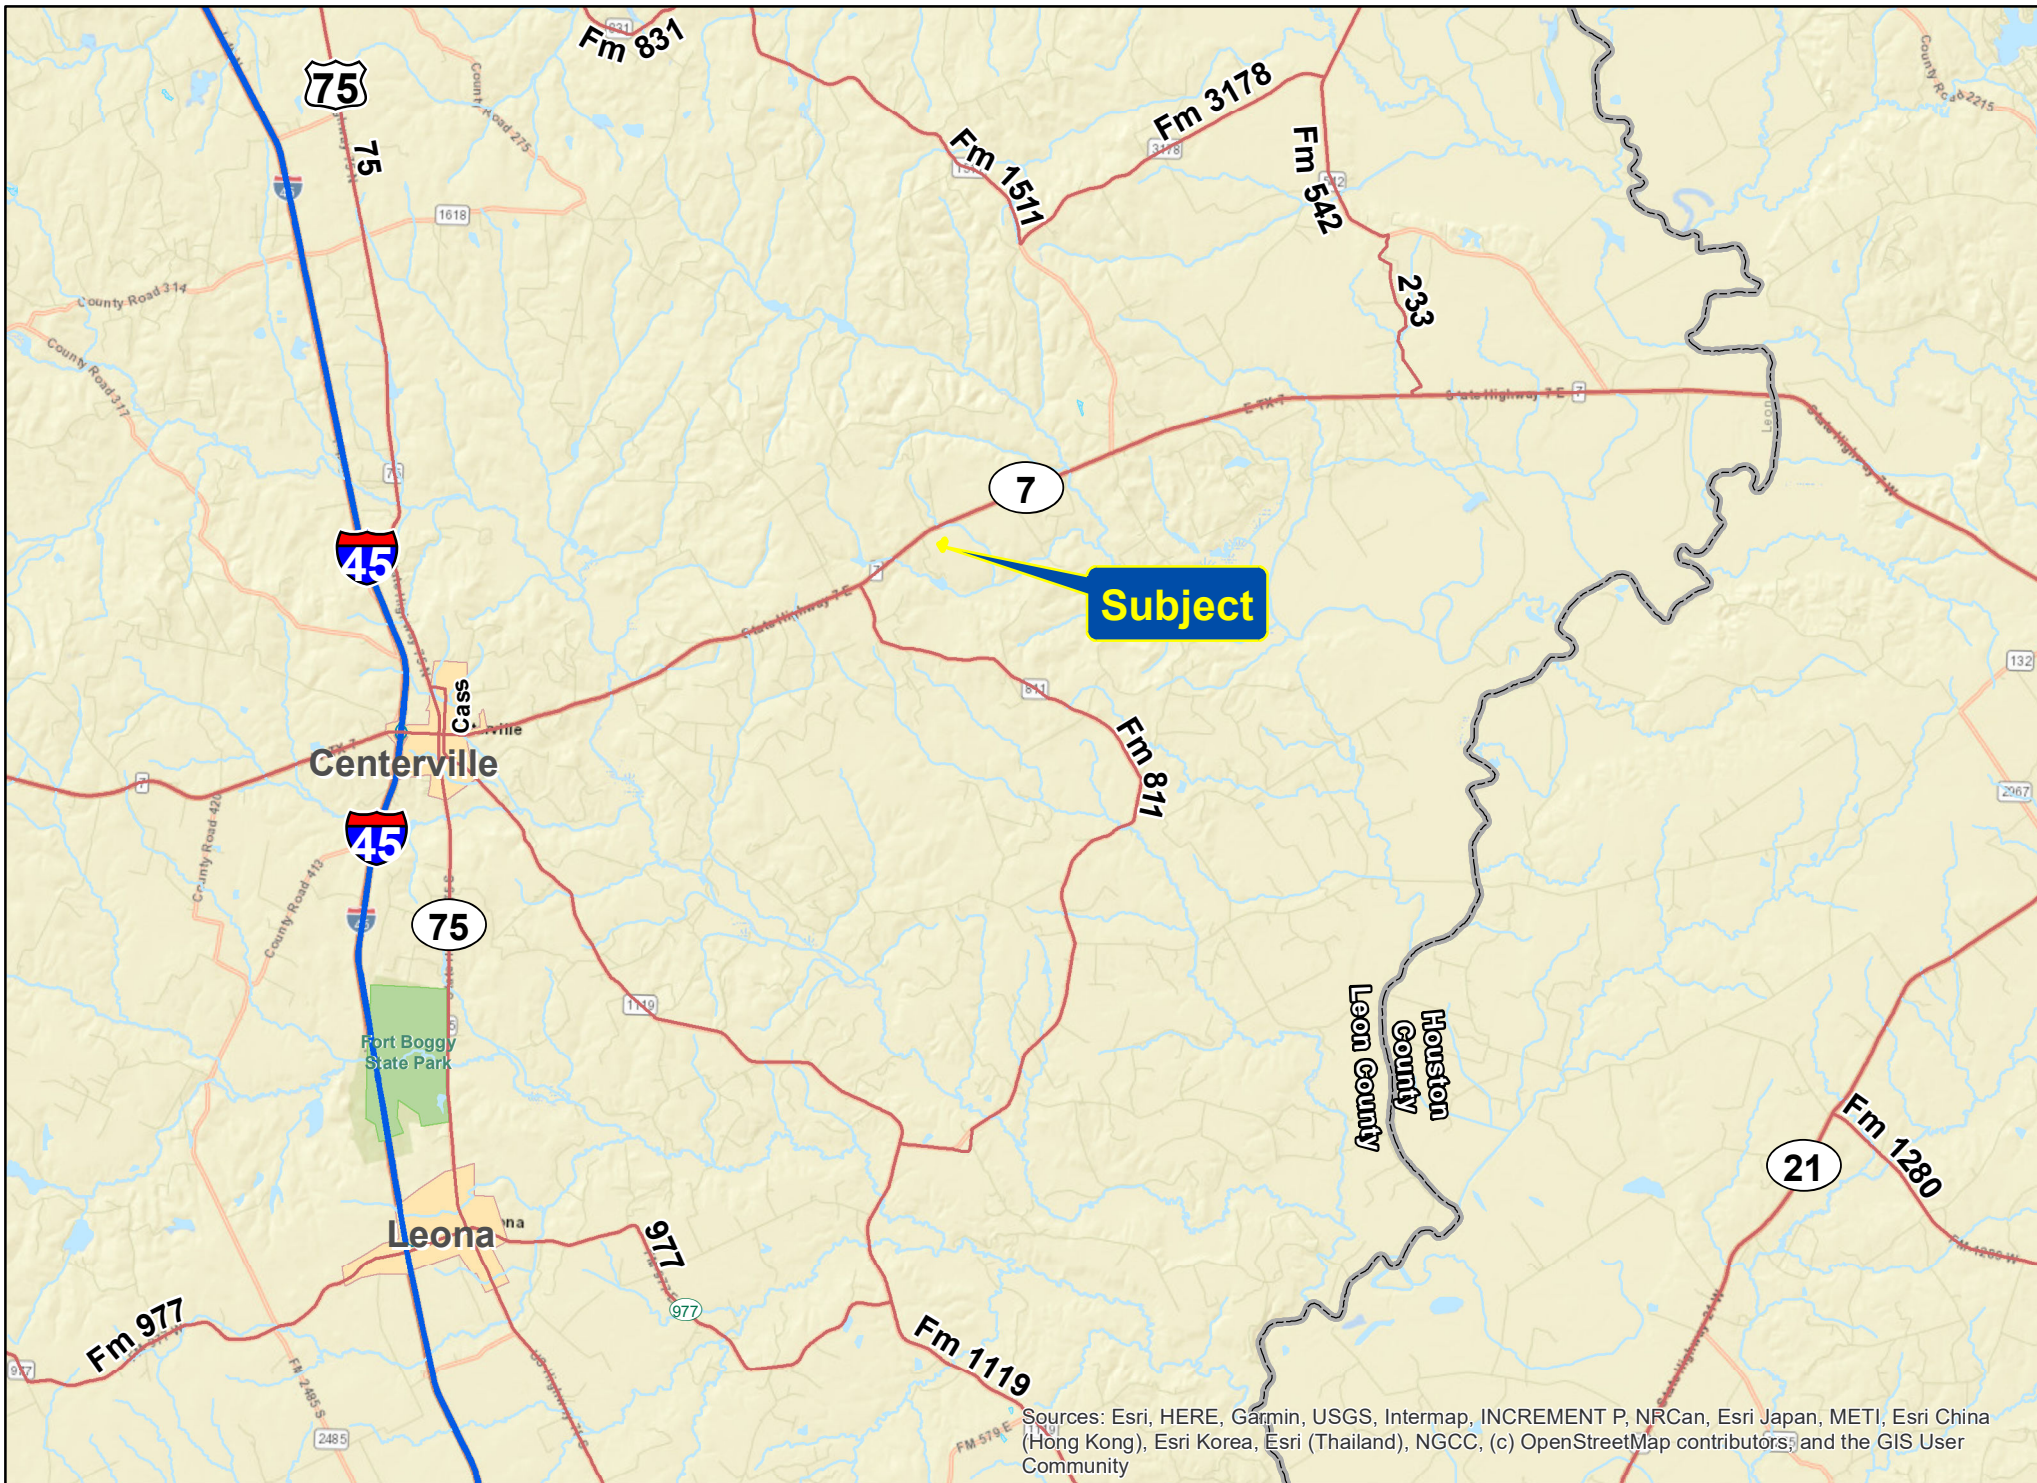

Tract 40 | Three Lakes Ranch | Leon Co., Texas

For illustration purposes only.

Subject

Sources: Esri, HERE, Garmin, USGS, Intermap, INCREMENT P, NRCan, Esri Japan, METI, Esri China (Hong Kong), Esri Korea, Esri (Thailand), NGCC, (c) OpenStreetMap contributors, and the GIS User Community

Tract 40 | Three Lakes Ranch | Leon Co., Texas

For illustration purposes only.

Sources: Esri, HERE, Garmin, USGS, Intermap, INCREMENT P, NRCan, Esri Japan, METI, Esri China (Hong Kong), Esri Korea, Esri (Thailand), NGCC, (c) OpenStreetMap contributors, and the GIS User Community

Tract 40 | Three Lakes Ranch | Leon Co., Texas

For illustration purposes only.