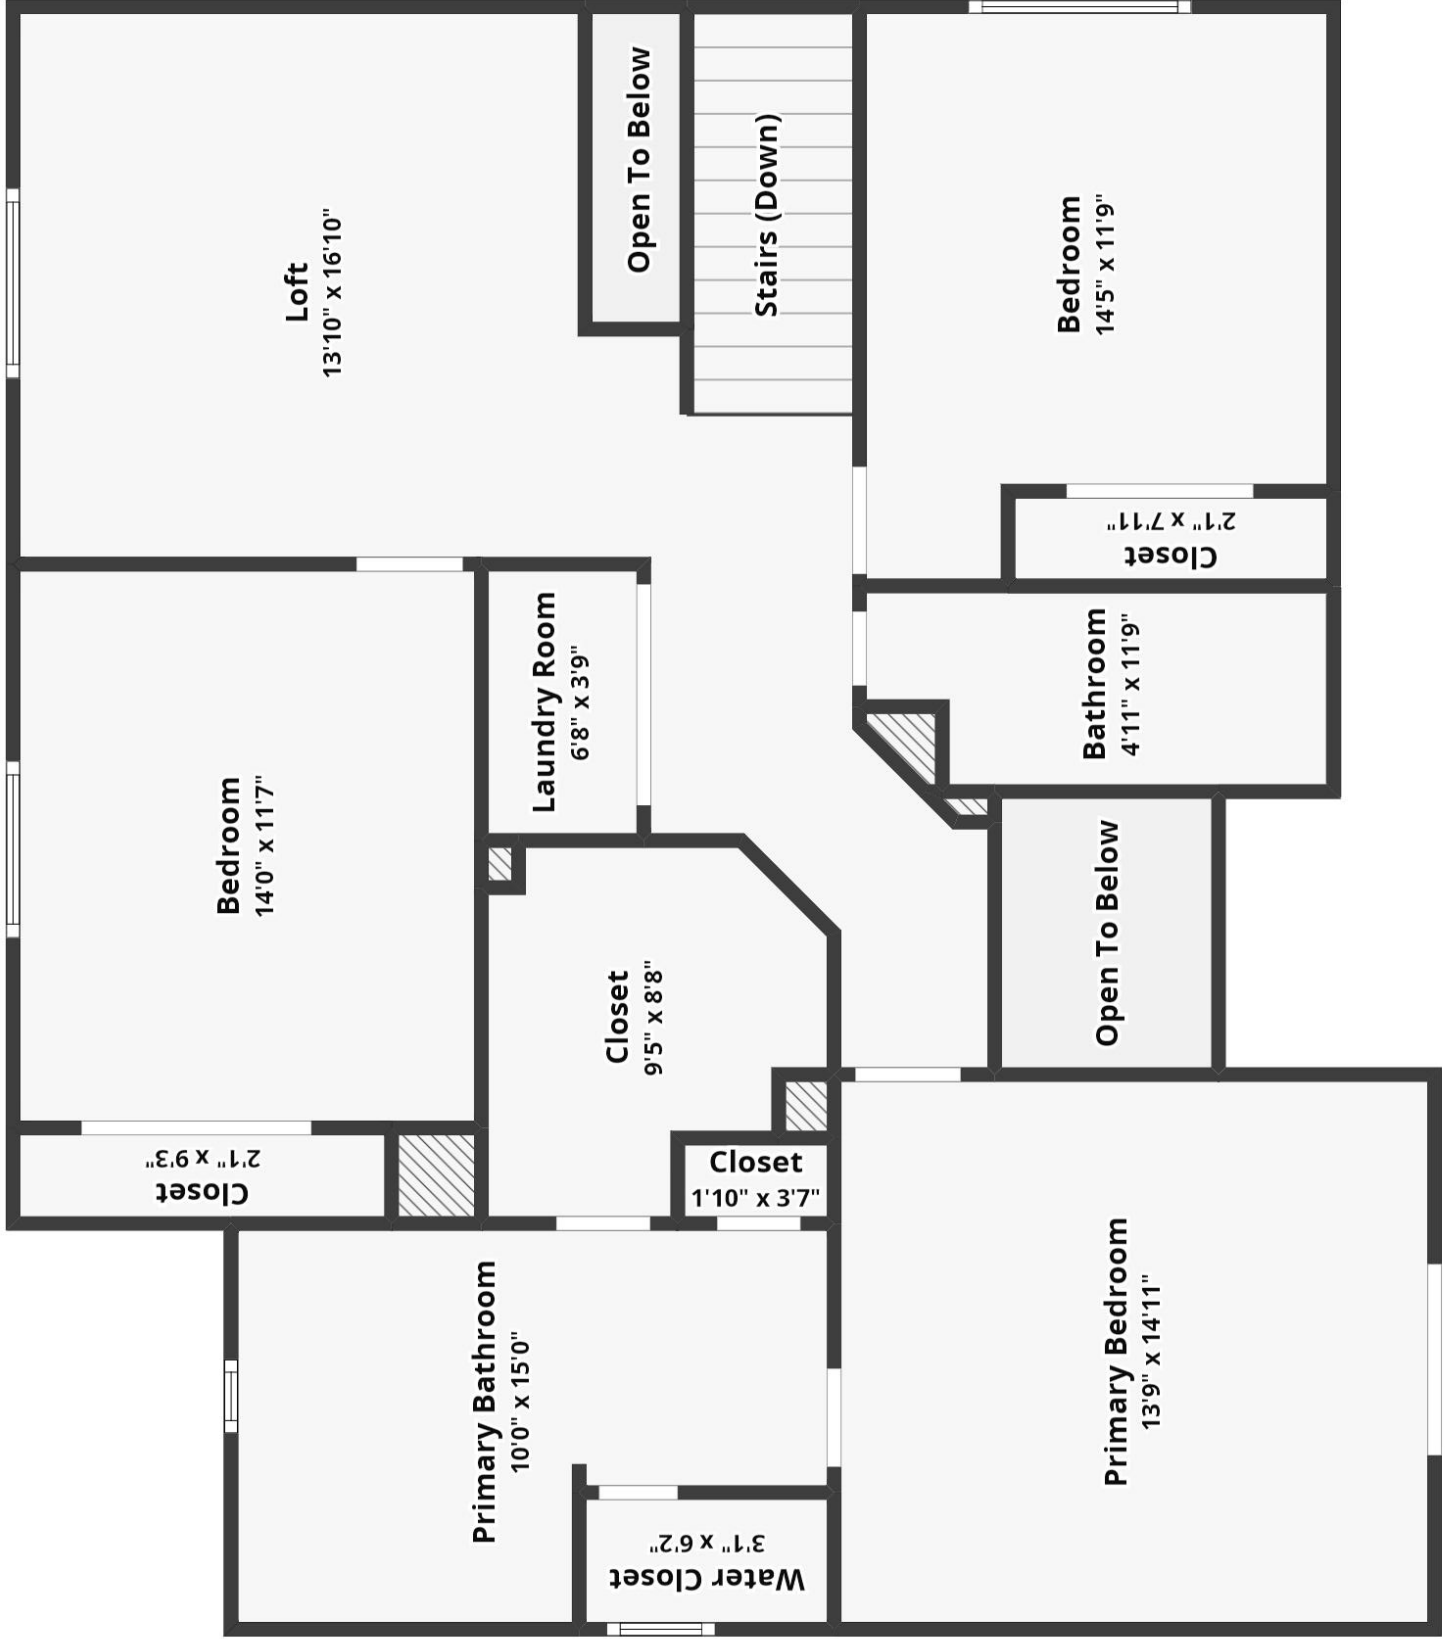

Total internal size: approx. 2891 sqft

Floor 1: approx. 1532 sqft

Floor plan, square footage and dimensions are approximate and are subject to independent verification.

Total internal size: approx. 2891 sqft.

Floor 2, approx. 1359 sqft.  
Floor plan, square footage and dimensions are approximate and are subject to independent verification.