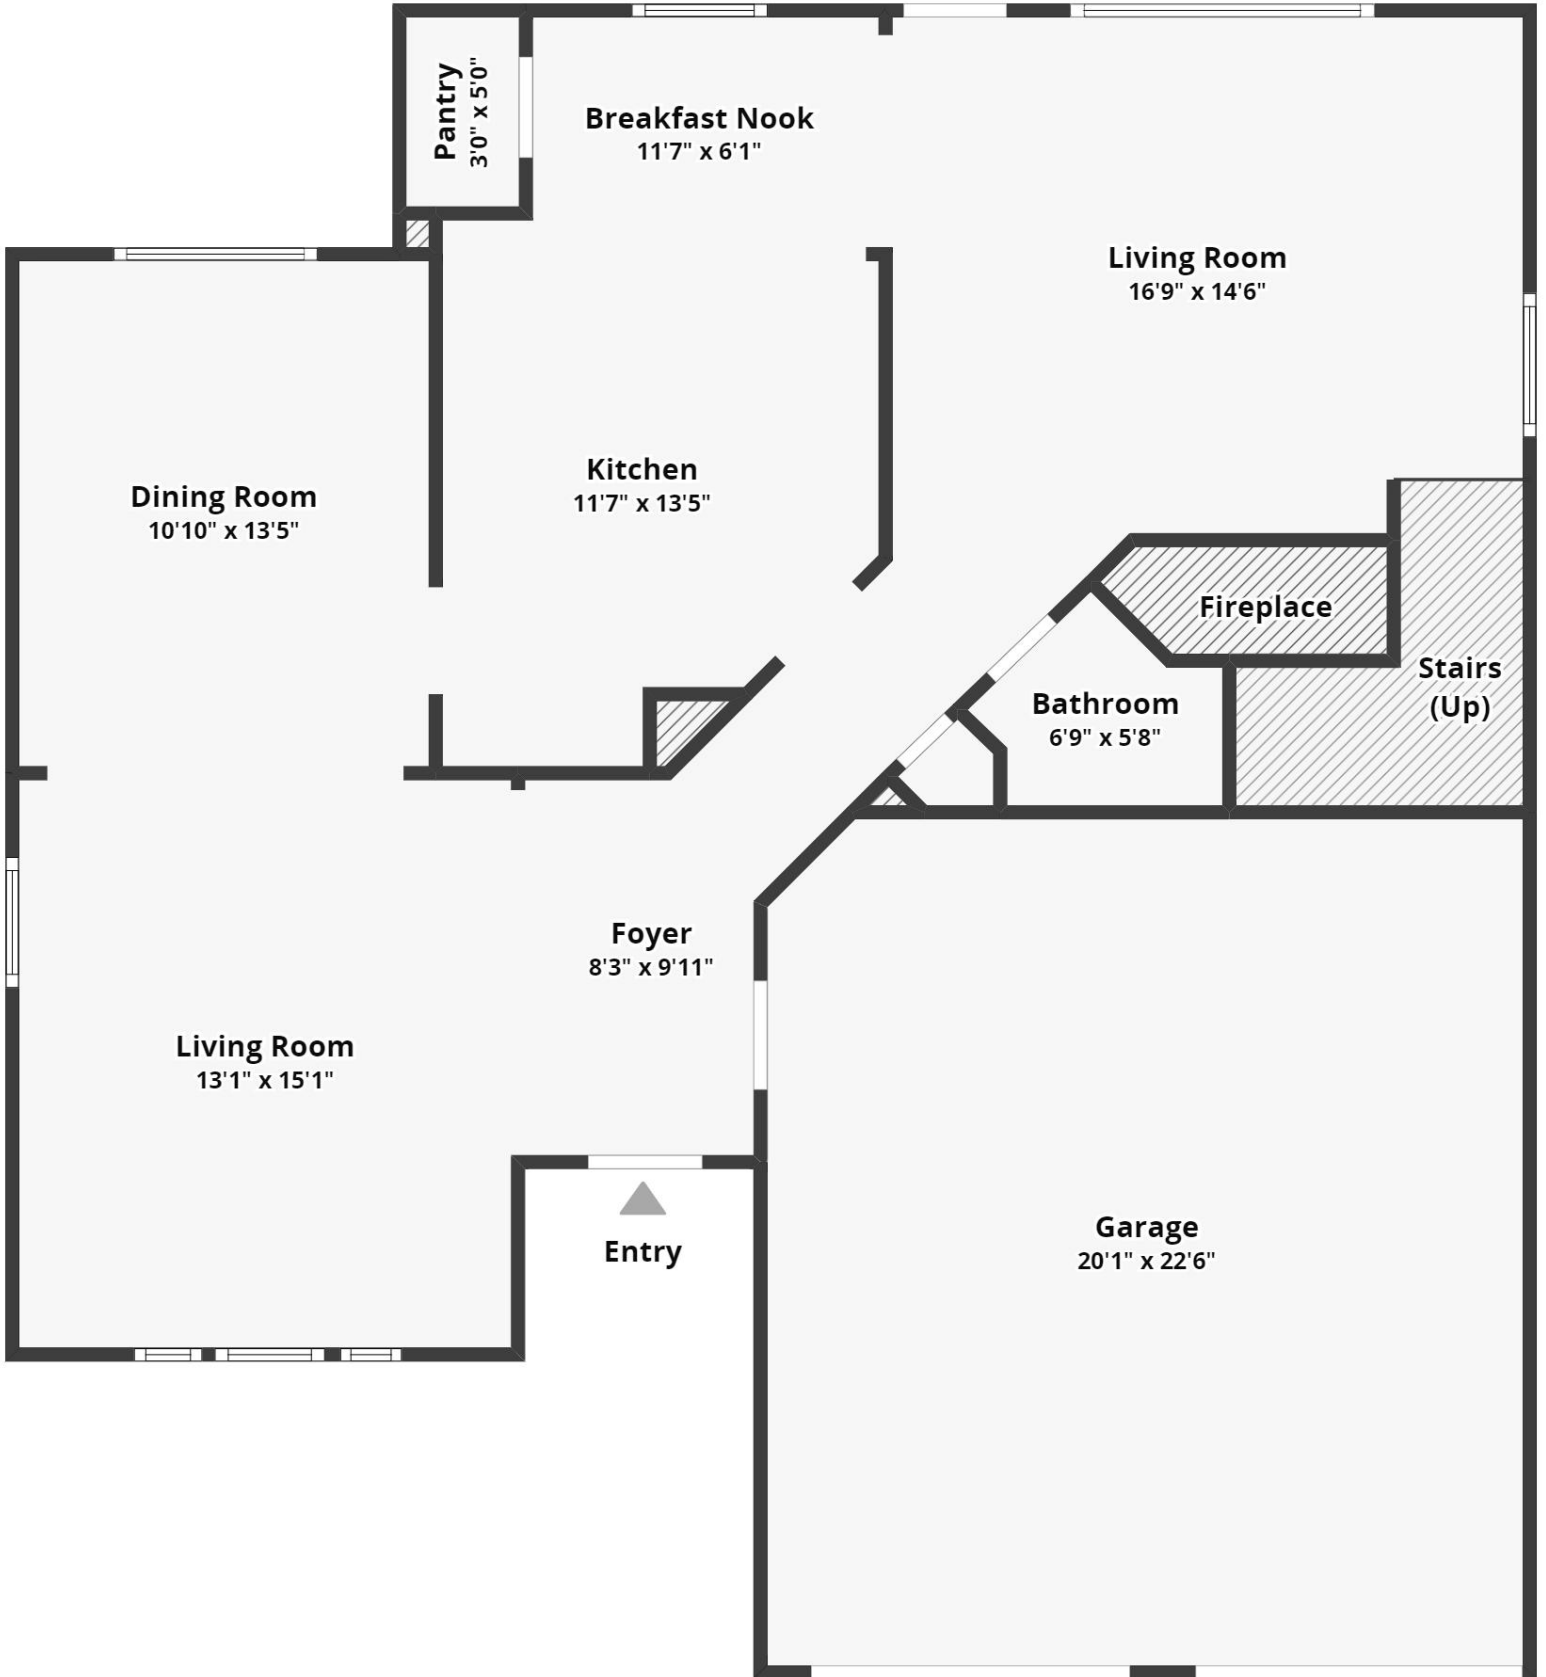

Total internal size: approx. 2891 sqft

Floor 1: approx. 1532 sqft