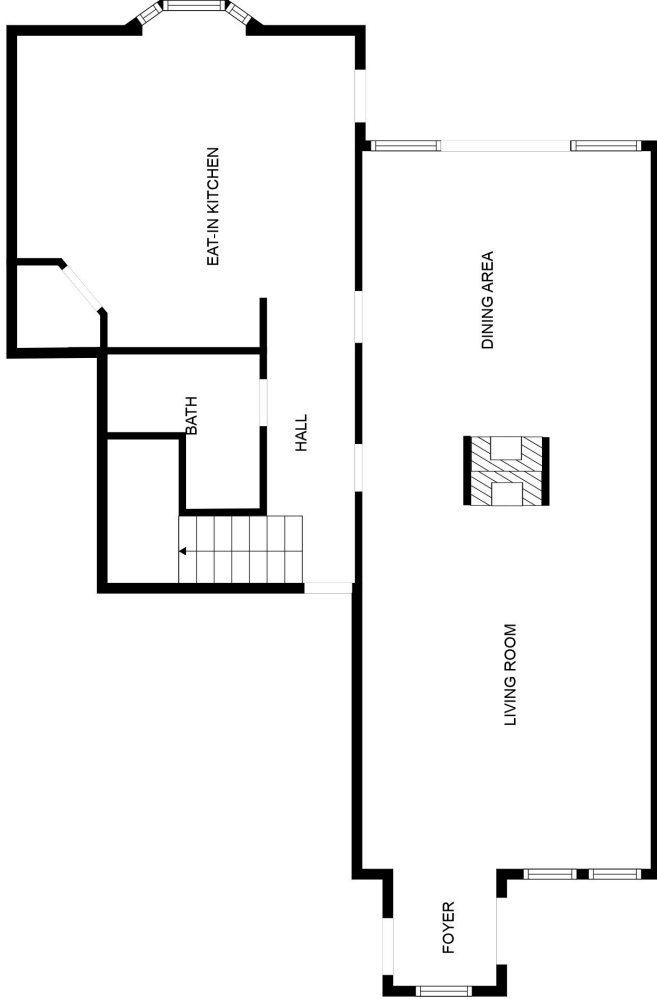

EAT-IN KITCHEN

BATH

HALL

DINING AREA

LIVING ROOM

FOYER

MEASUREMENTS ARE CALCULATED BY CUBICASA TECHNOLOGY. DEEMED HIGHLY RELIABLE BUT NOT GUARANTEED.

MEASUREMENTS ARE CALCULATED BY CUBICASA TECHNOLOGY. DEEMED HIGHLY RELIABLE BUT NOT GUARANTEED.

FLOOR 2

FLOOR 1