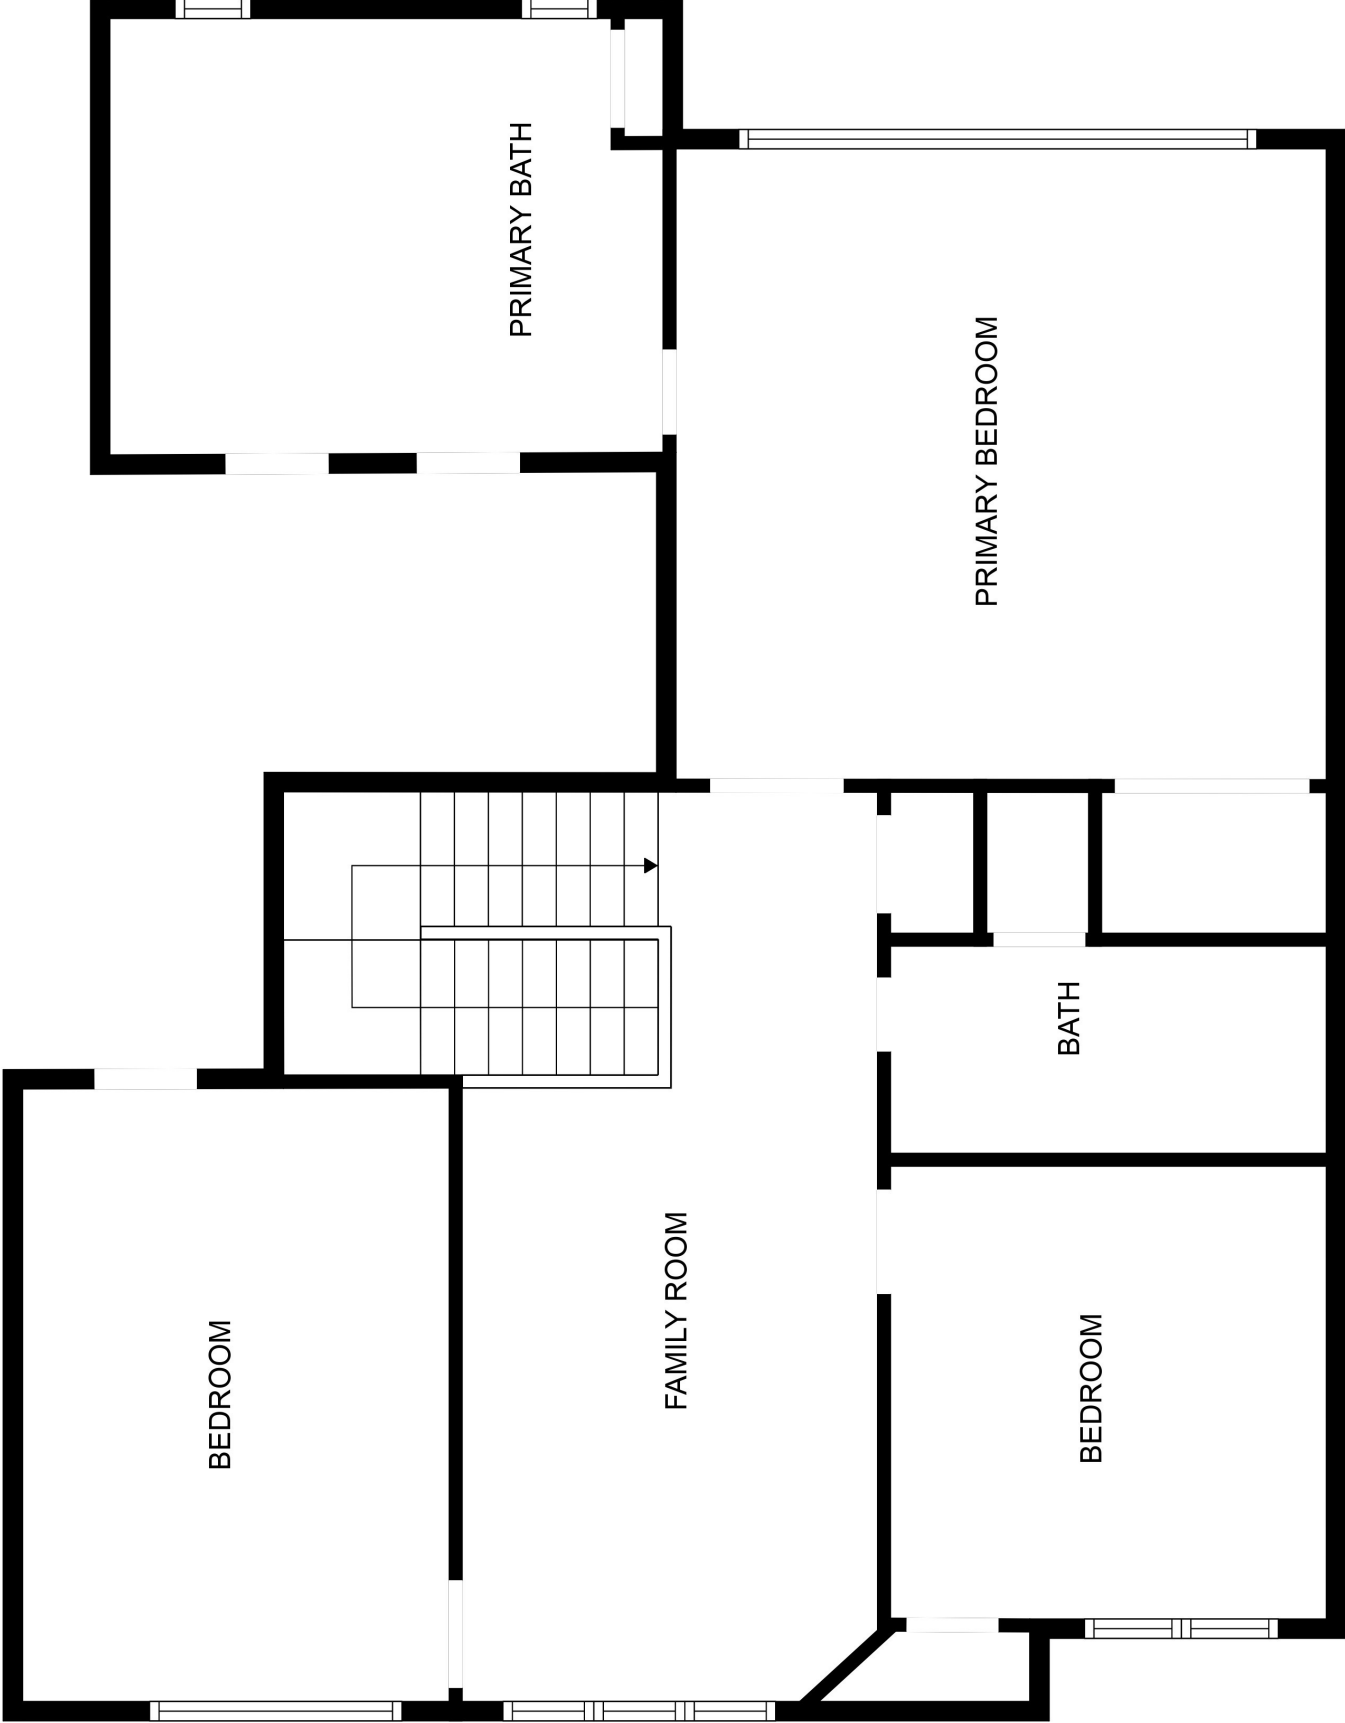

EAT-IN KITCHEN

BATH

HALL

DINING AREA

LIVING ROOM

FOYER

MEASUREMENTS ARE CALCULATED BY CUBICASA TECHNOLOGY. DEEMED HIGHLY RELIABLE BUT NOT GUARANTEED.

MEASUREMENTS ARE CALCULATED BY CUBICASA TECHNOLOGY. DEEMED HIGHLY RELIABLE BUT NOT GUARANTEED.

FLOOR 2

FLOOR 1