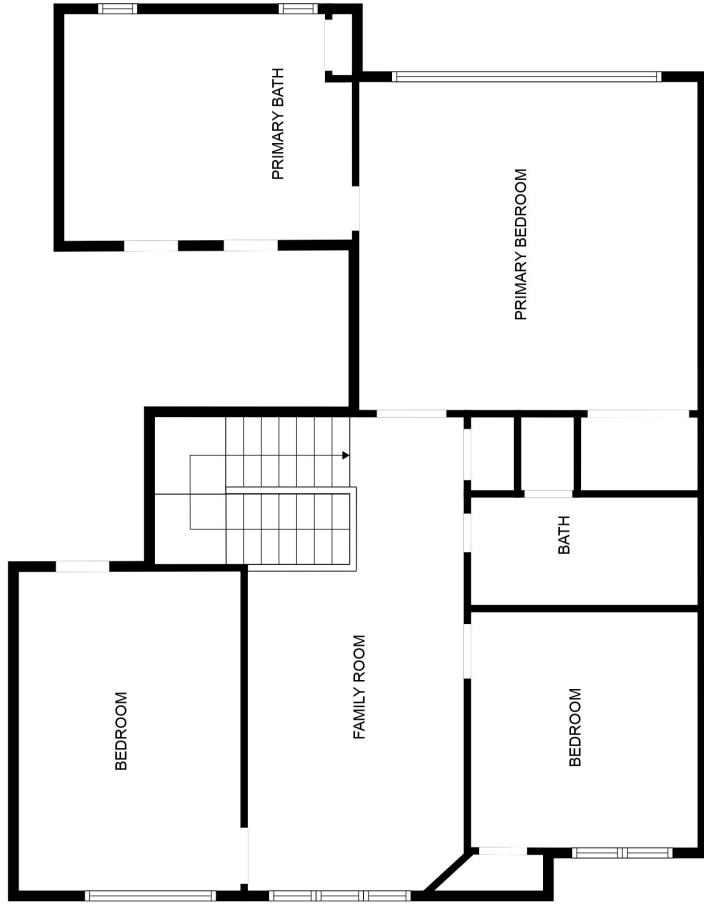

EAT-IN KITCHEN

BATH

HALL

DINING AREA

LIVING ROOM

FOYER

MEASUREMENTS ARE CALCULATED BY CUBICASA TECHNOLOGY. DEEMED HIGHLY RELIABLE BUT NOT GUARANTEED.

MEASUREMENTS ARE CALCULATED BY CUBICASA TECHNOLOGY. DEEMED HIGHLY RELIABLE BUT NOT GUARANTEED.

FLOOR 2

FLOOR 1