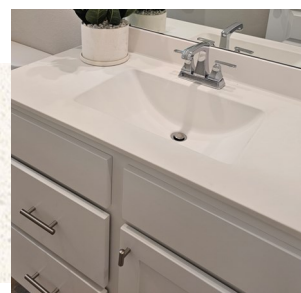

26327 AURORA SKY ROAD

33760024

INTERIOR SELECTIONS

KITCHEN

FAUCET

SINK

FIREPLACE

CABINET

BACKSPLASH

COUNTERTOP

VINYL FLOOR

PRIMARY BATH

CABINET

FAUCET

SHOWER FLOOR

COUNTER

FLOOR, SHOWER, TUB TILE

SECONDARY

CABINET

FAUCET

COUNTERTOP / SINK

FLOOR & TUBS

CARPET

LAUNDRY