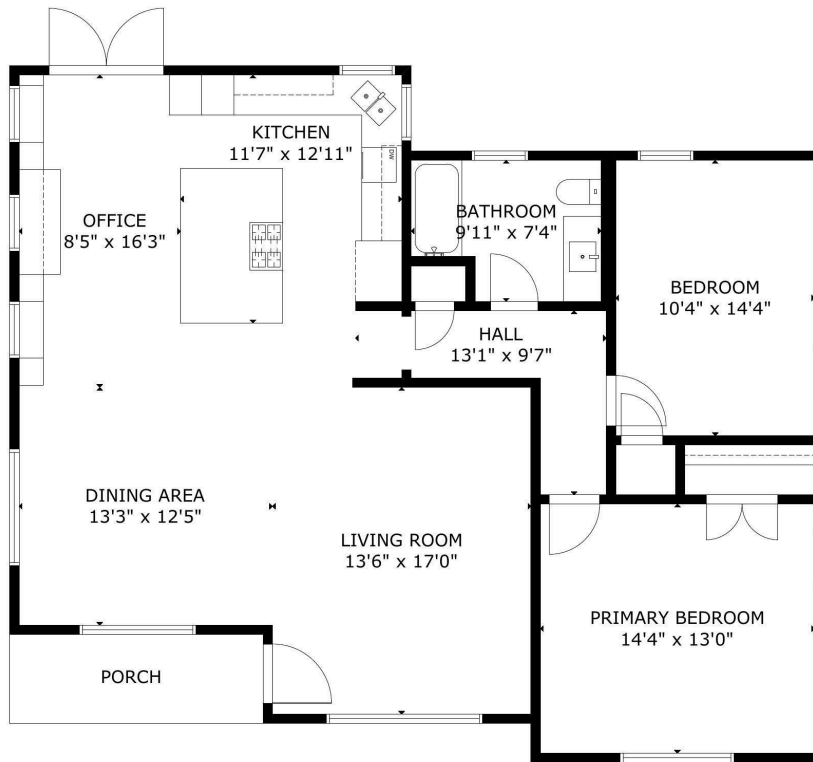

2210 Hialeah Dr, Houston, TX, 77018, US

GROSS INTERNAL AREA
TOTAL: 1,255 sq ft
FLOOR 1: 1,255 sq ft
SIZE AND DIMENSIONS ARE APPROXIMATE, ACTUAL MAY VARY

FLOOR 1