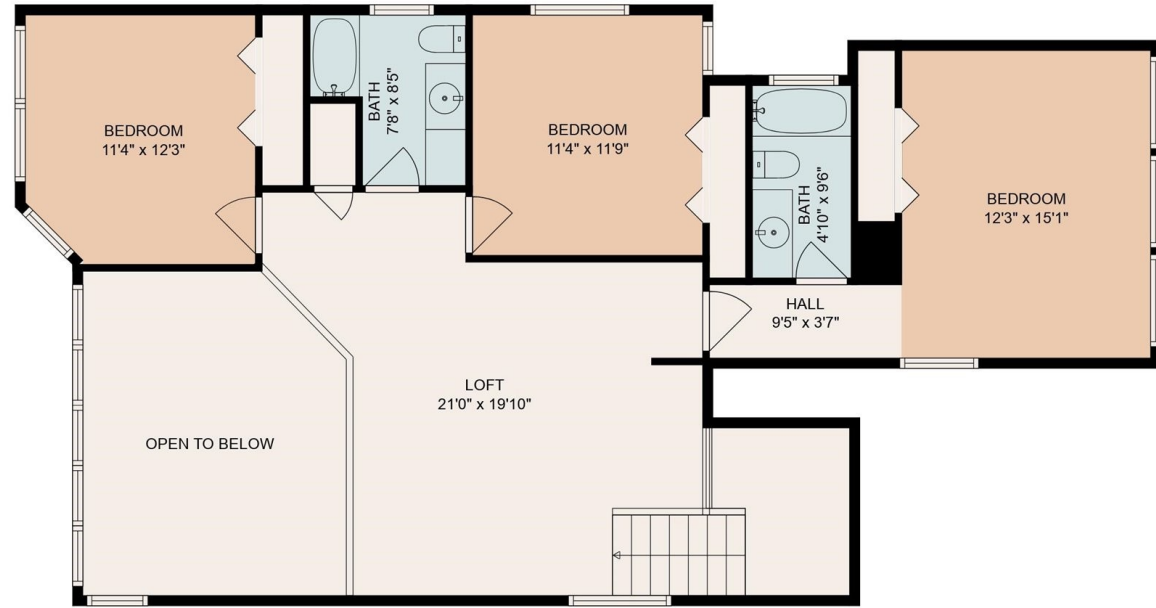

FLOOR 1

FLOOR 2

Total scanned area: 2588 sq. ft

SIZES AND DIMENSIONS ARE APPROXIMATE. ACTUAL MAY VARY.