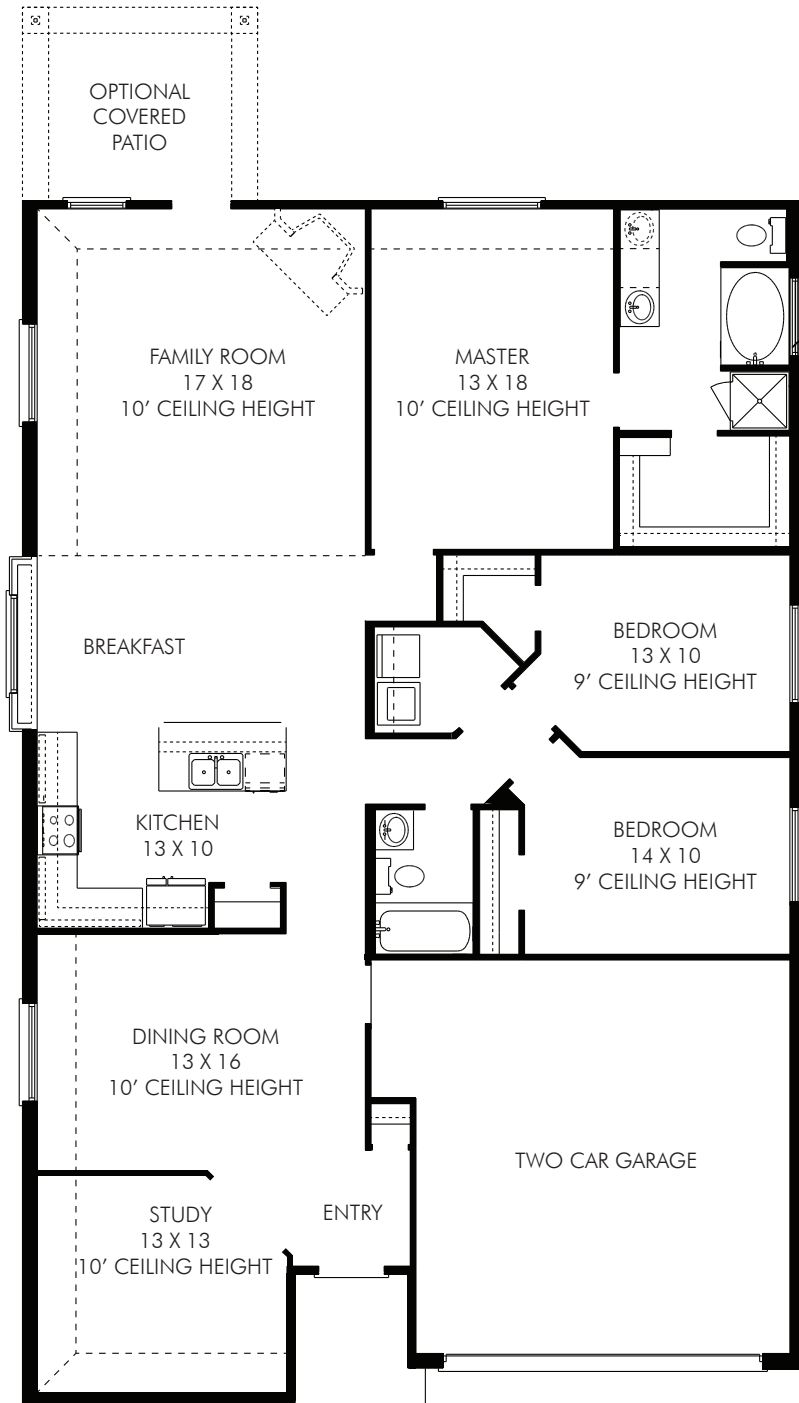

THE EPSOM • 1,931 Sq. Ft.

- 3 Bedroom, 2 Baths
- Spacious Family Room
- Study and Formal Dining Room
- Master Bedroom with Large Walk-In Closet

Approved by: 08/03/2020

All square footage is approximate. Anglia Homes reserves the right to change specifications and designs without notice.