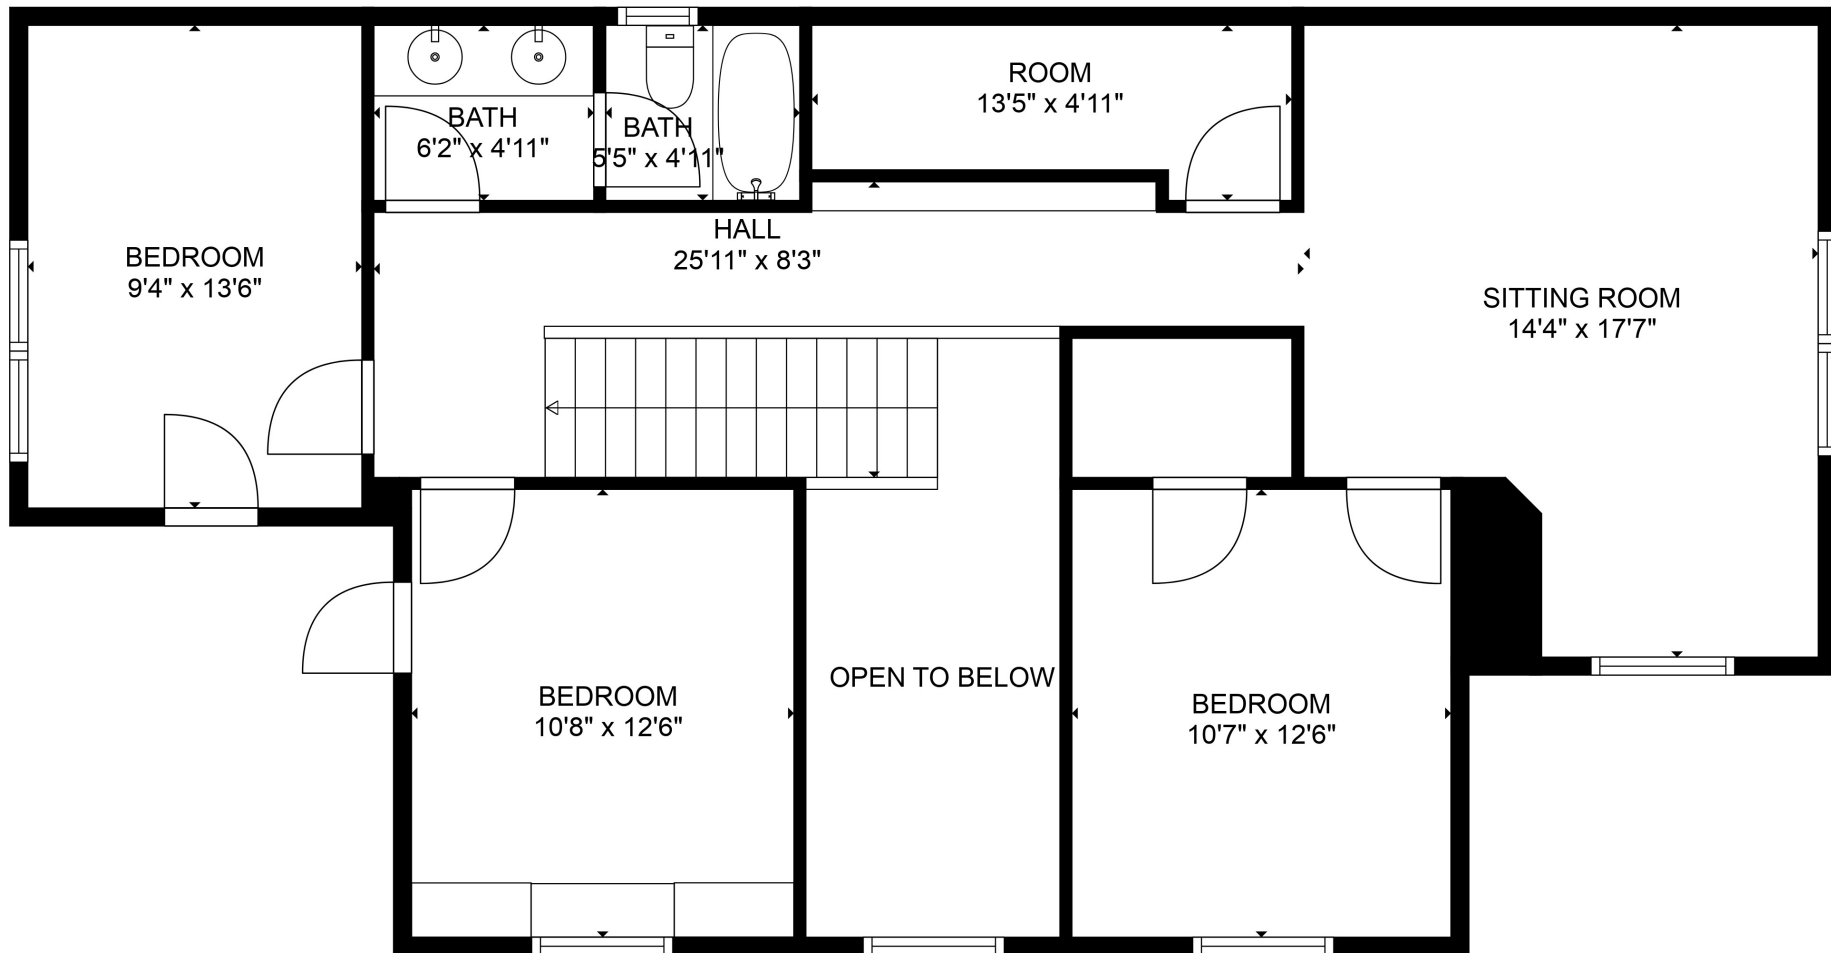

TOTAL: 2588 sq. ft
 FLOOR 1: 1630 sq. ft, FLOOR 2: 958 sq. ft
 EXCLUDED AREAS: PATIO: 236 sq. ft, GARAGE: 282 sq. ft, FIREPLACE: 8 sq. ft,
 OPEN TO BELOW: 103 sq. ft

MEASUREMENTS ARE CALCULATED BY CUBICASA TECHNOLOGY. DEEMED HIGHLY RELIABLE BUT NOT GUARANTEED.