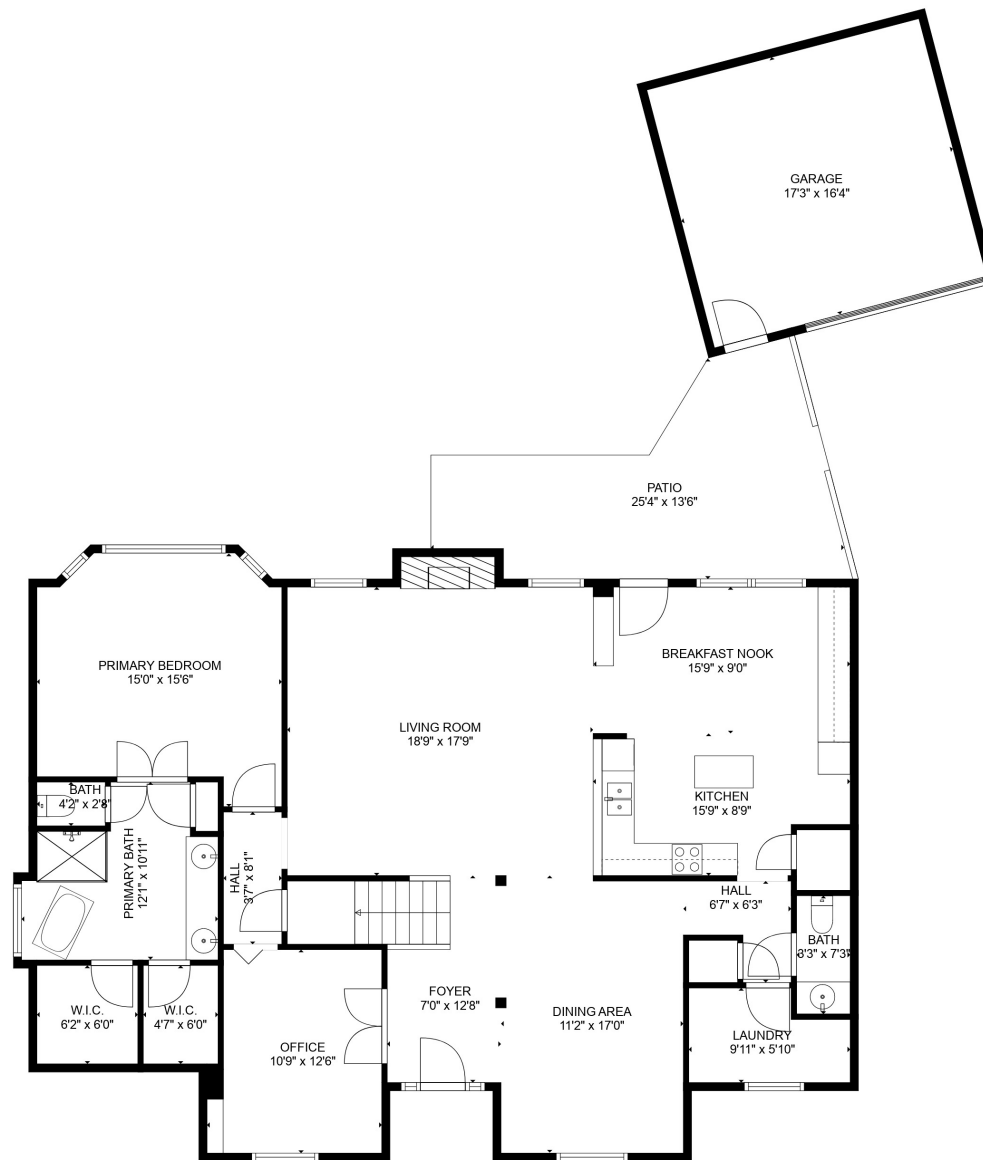

TOTAL: 2588 sq. ft
 FLOOR 1: 1630 sq. ft, FLOOR 2: 958 sq. ft
 EXCLUDED AREAS: PATIO: 236 sq. ft, GARAGE: 282 sq. ft, FIREPLACE: 8 sq. ft,
 OPEN TO BELOW: 103 sq. ft

MEASUREMENTS ARE CALCULATED BY CUBICASA TECHNOLOGY. DEEMED HIGHLY RELIABLE BUT NOT GUARANTEED.