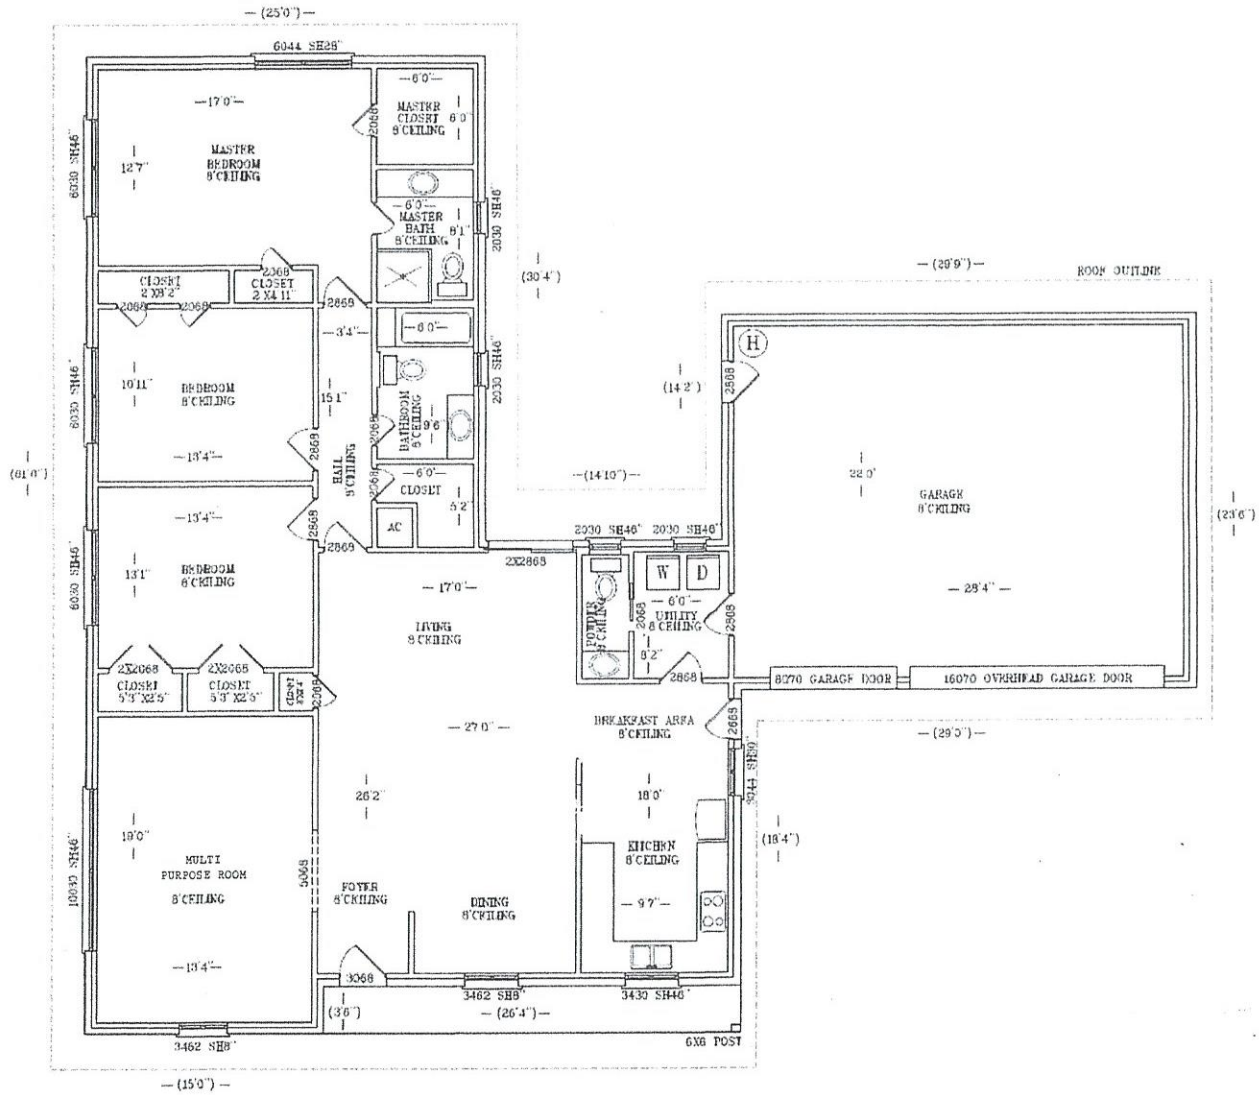

5471 JACKWOOD STREET

Floor Plan

5471 JACKWOOD STREET

✦ Feature Highlights

✦ What we like about the house

Beautiful one-story home with 3-car garage. Modern living open concept. Energy efficient. 3 beds/2.5 baths + a huge multipurpose area ideal for home office, gameroom, or media room. All kitchen and baths remodeled w/quartz countertop & tiles. Stainless appliances. Custom kitchen cabinets and detachable rolling island. Large backyard big enough for a pool. Master shower w/frameless glass doors & double sinks. Triple pane windows and French door. Garage has ample space for parking and storage. All new electrical panel and wiring 2020. Explementary schools. Walk to elementary and park. Zoned to Bellaire HS! NEVER FLOODED!