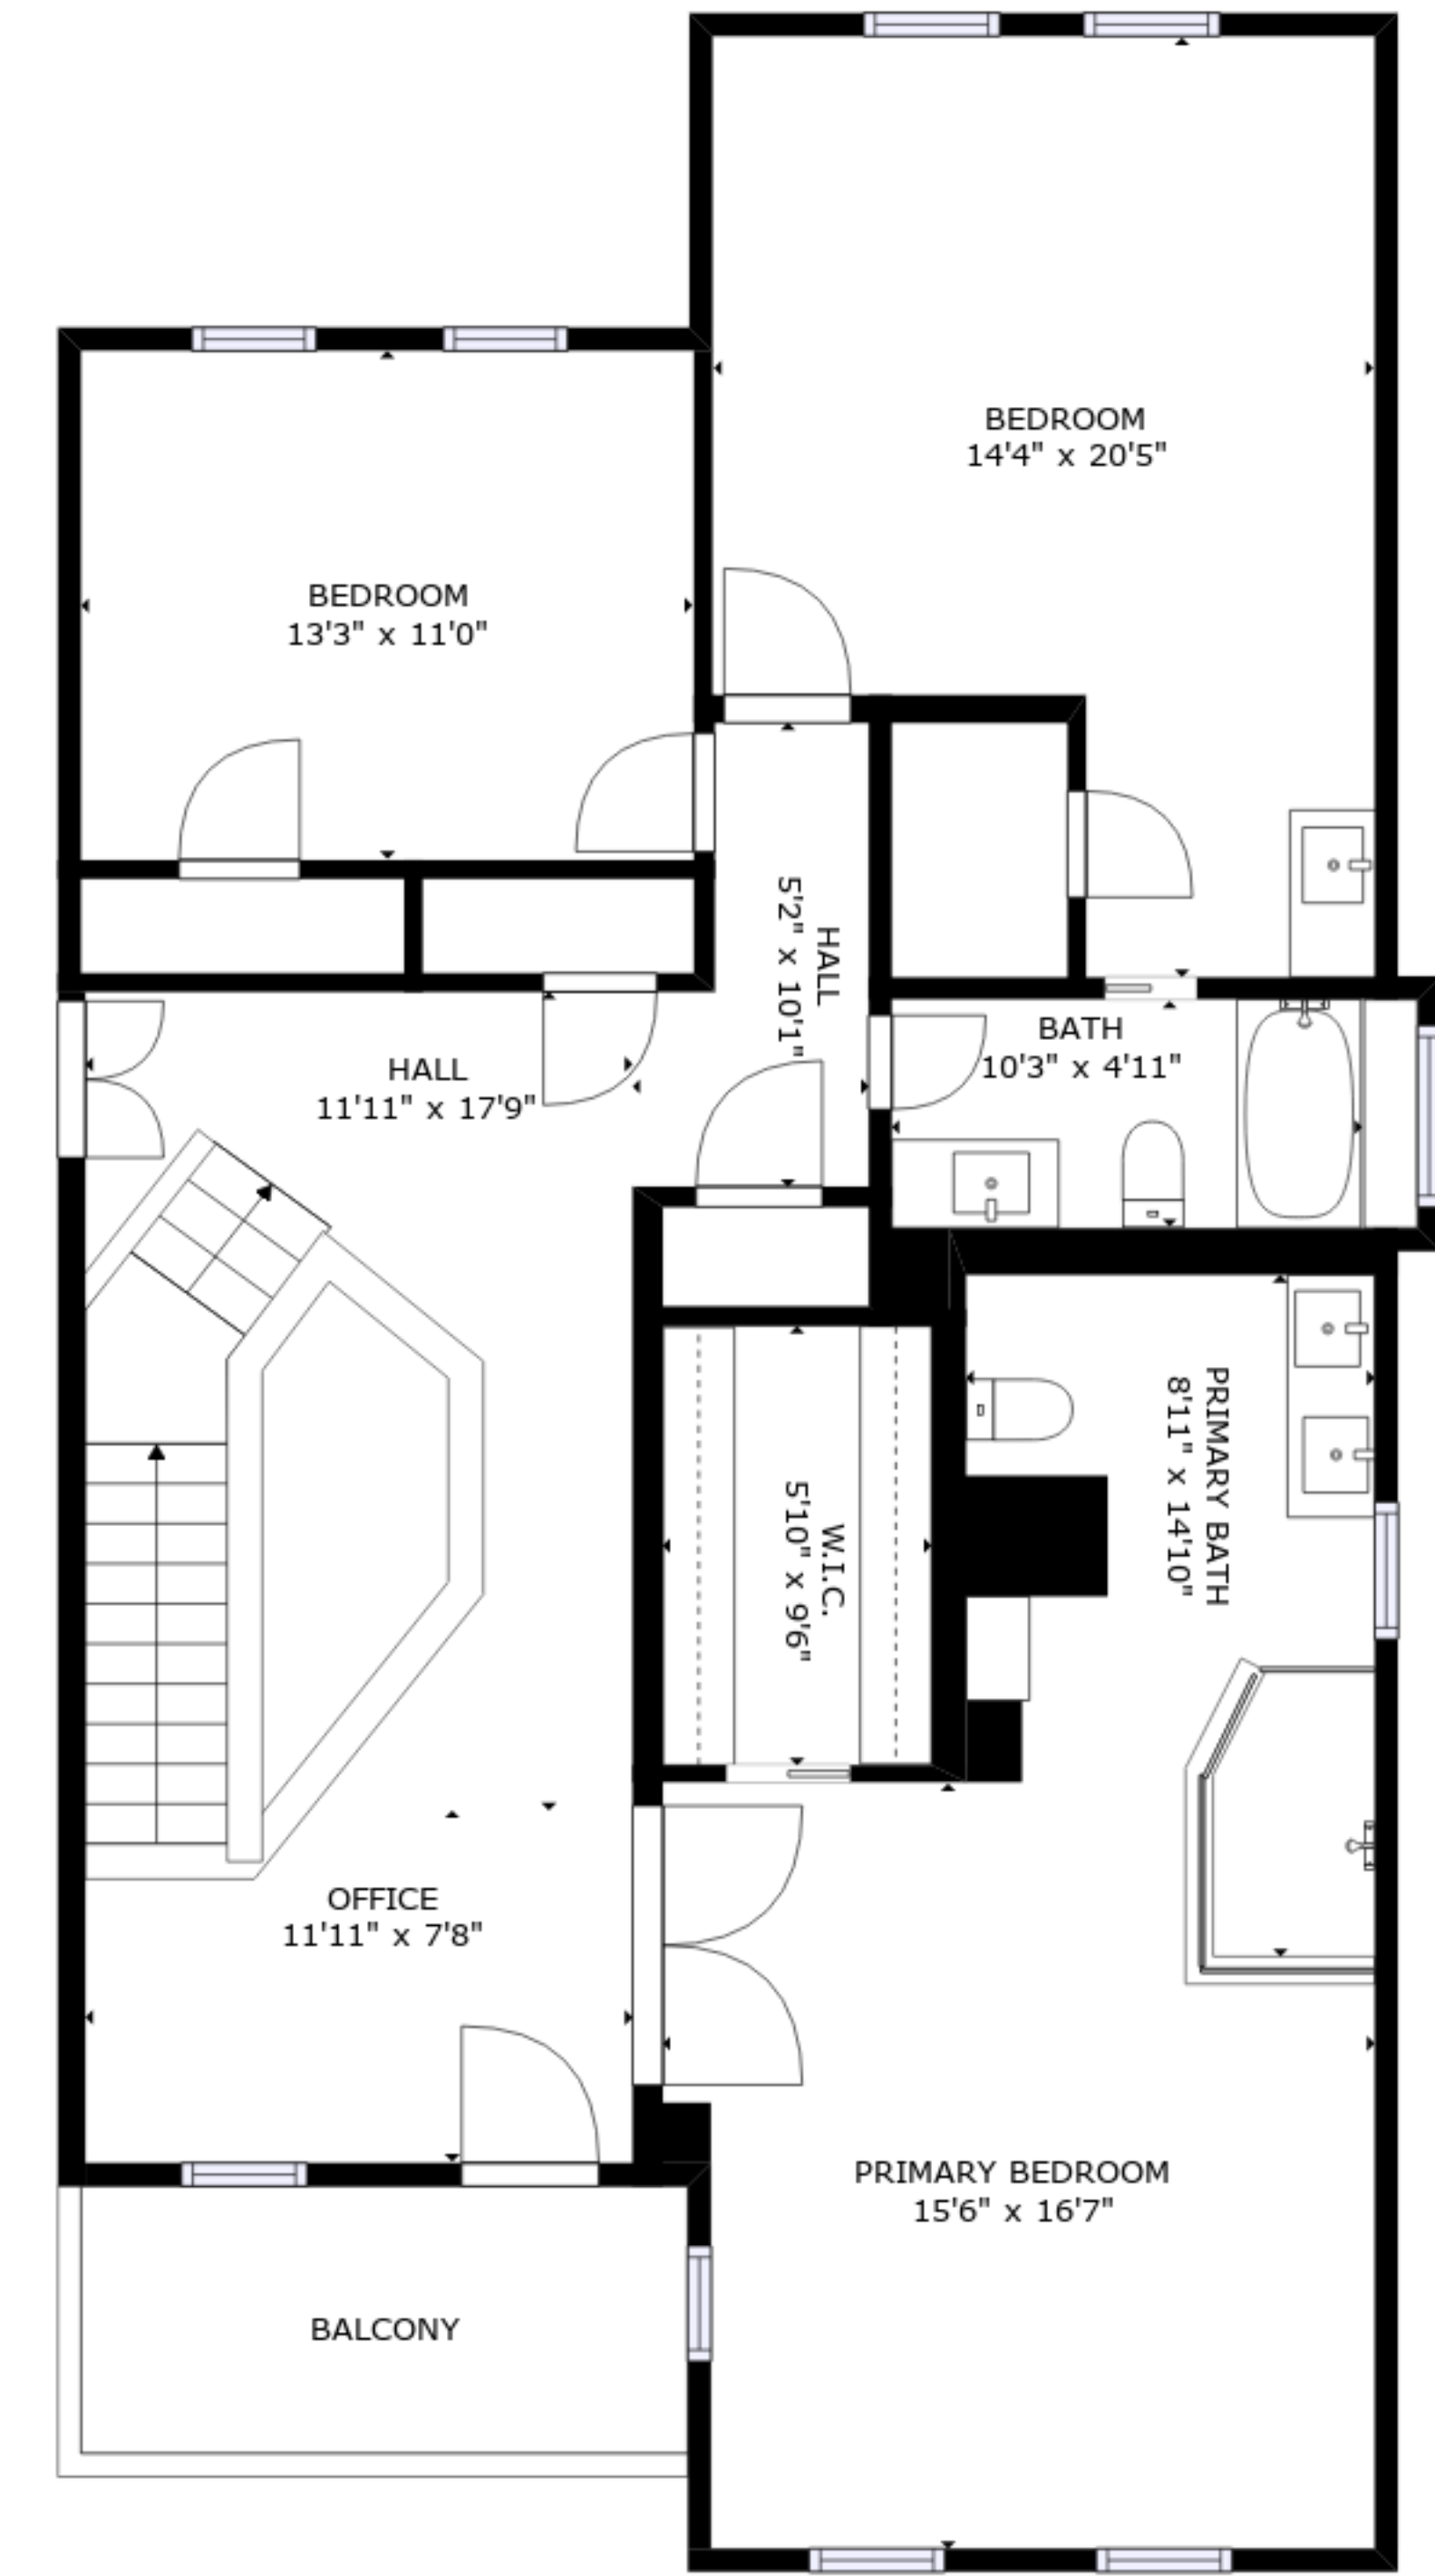

FLOOR 1

FLOOR 2

TOTAL: 3329 sq. ft
 FLOOR 1: 2001 sq. ft, FLOOR 2: 1328 sq. ft
 EXCLUDED AREAS: PORCH: 253 sq. ft, COVERED PATIO: 202 sq. ft, PATIO: 439 sq. ft,
 BALCONY: 77 sq. ft

SIZES AND DIMENSIONS ARE APPROXIMATE, ACTUAL MAY VARY.