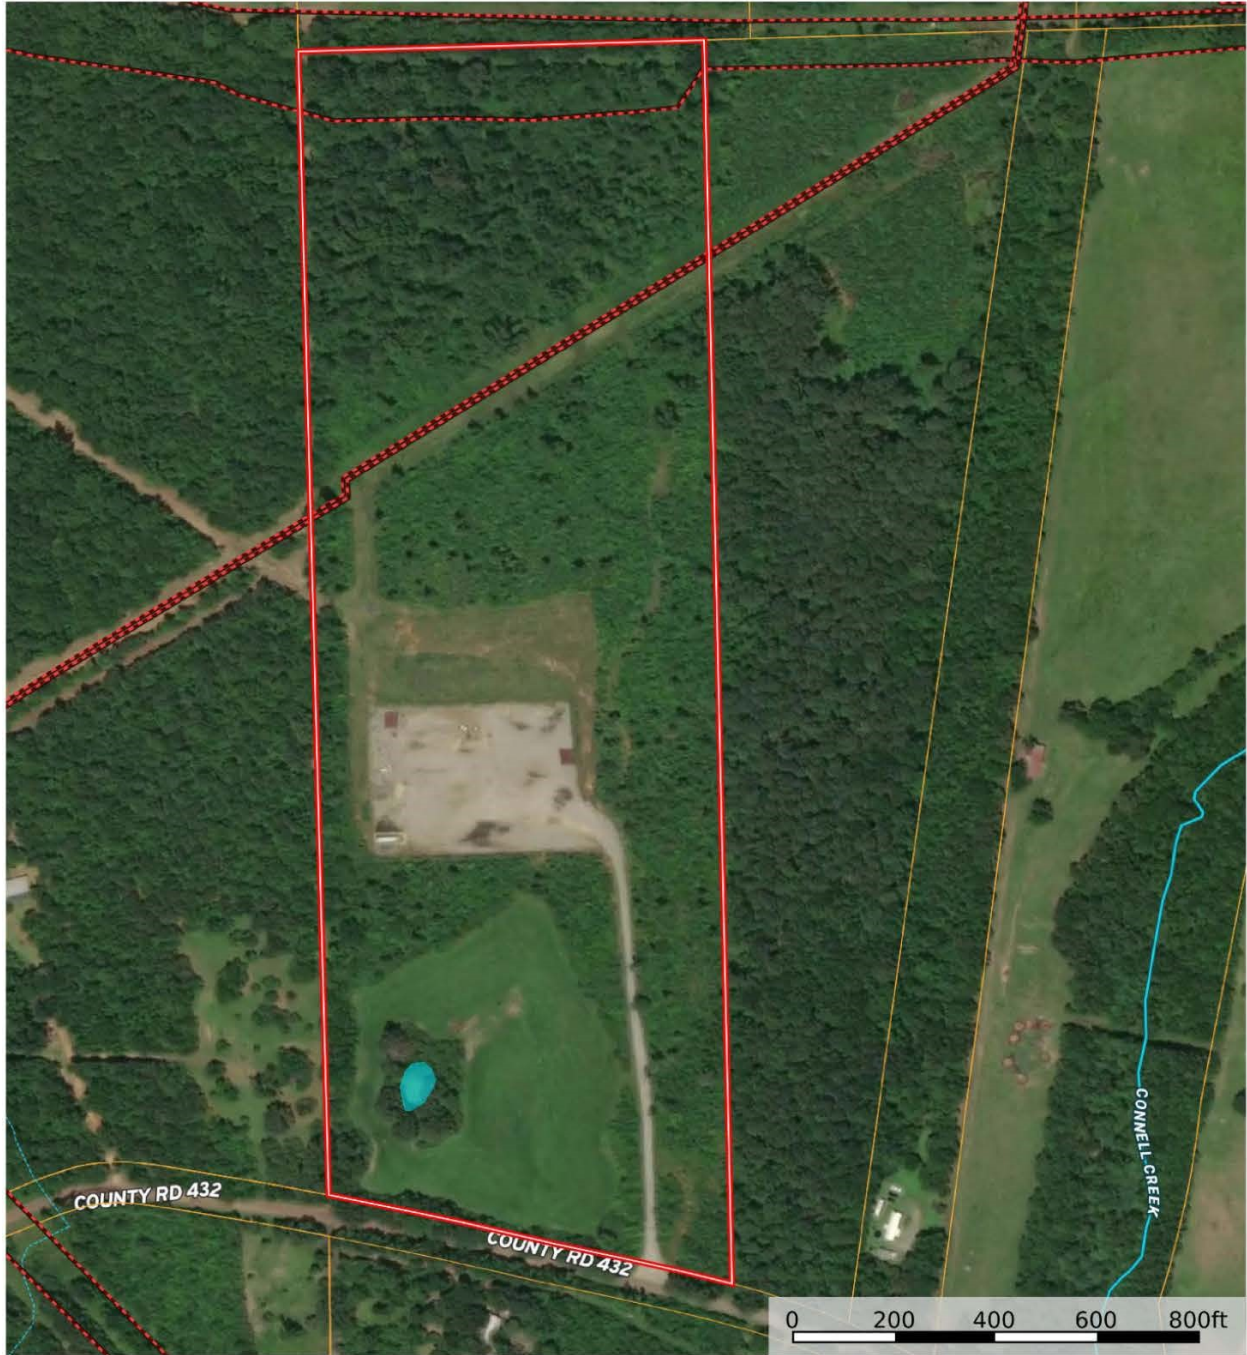

TBD CR 432, Tenaha, TX 75974
Shelby County, Texas, 45 AC +/-

- ▬ Boundary
- ▬ Stream, Intermittent
- ▬ River/Creek
- ▬ Water Body
- ▬ Crude Oil
- ▬ Natural Gas
- ▬ Other
- ▬ NOT AVAILABL
- ▬ Voltage 0 - 99 KV
- ▬ Voltage 100 - 161 KV
- ▬ Voltage 220 - 287 KV
- ▬ Voltage 345 KV
- ▬ Voltage 500 KV

Data presented is for reference purposes only and cannot be guaranteed.

id. The information contained herein was obtained from sources deemed to be reliable. Land id™ Services makes no warranties or guarantees as to the completeness or accuracy thereof.