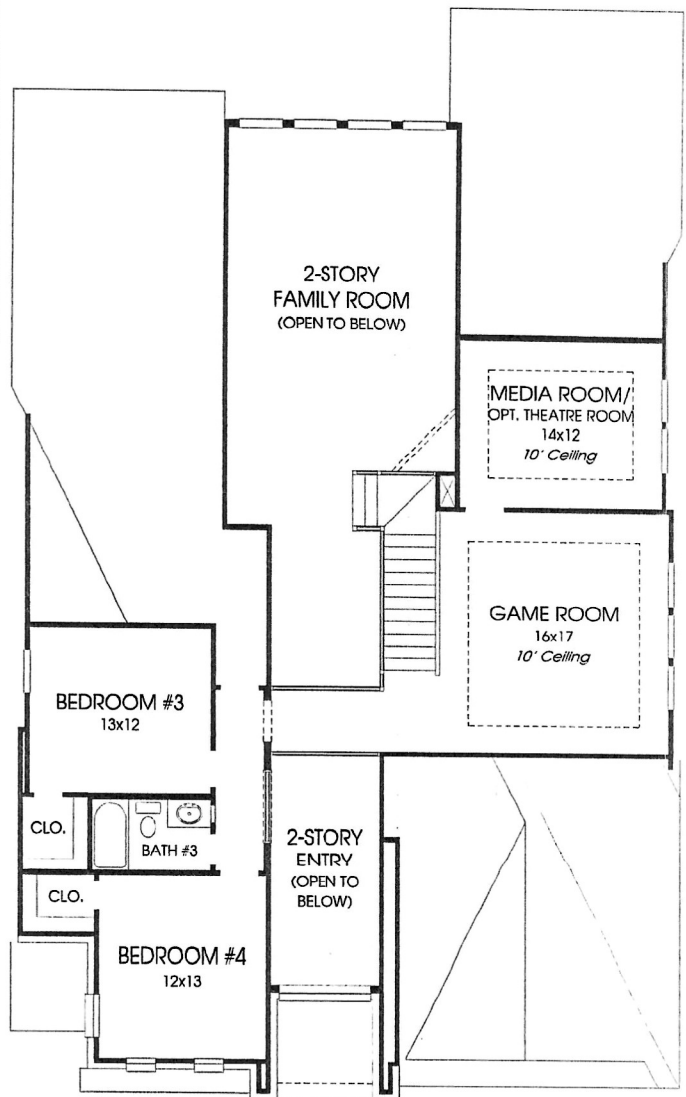

DESIGNS

Design 3400W

This home contains approximately 3,400 square feet.*

*See Page 3 for Details and Disclaimers.
© Perry Homes, LLC 2018

06/20/2018
(55' CL)