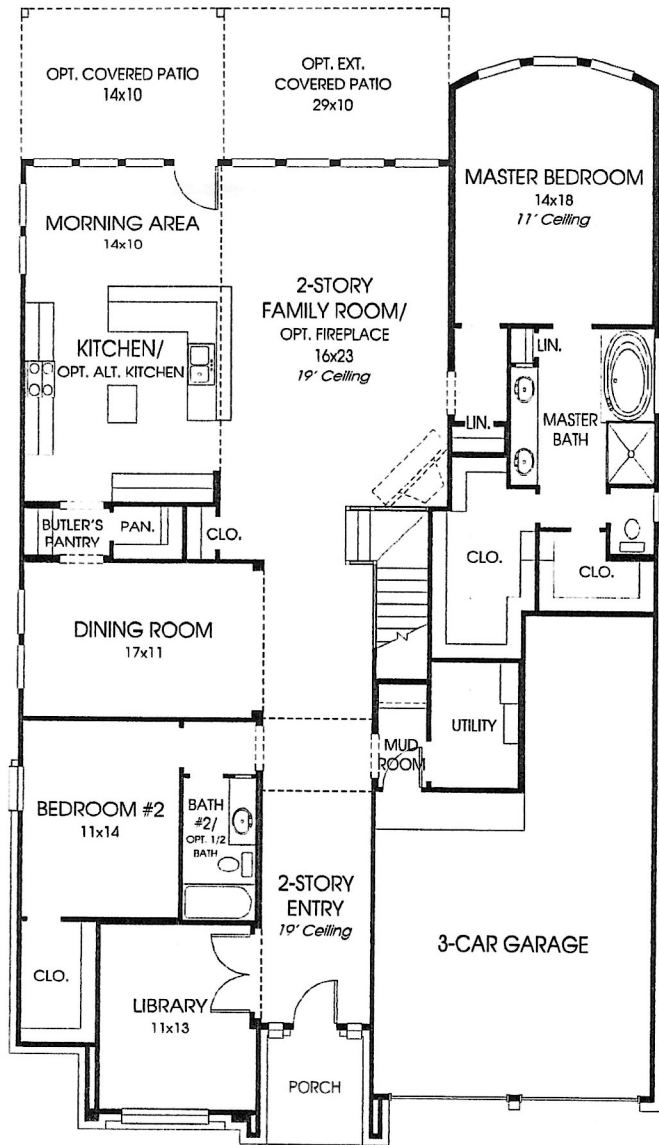

DESIGNS

Design 3400W

This home contains approximately 3,400 square feet.*

*See Page 3 for Details and Disclaimers.
© Perry Homes, LLC 2018

06/20/2018
(55' CL)