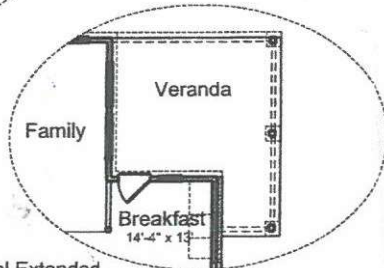

③ Optional Extended Breakfast

② Optional Extended Breakfast and Porch