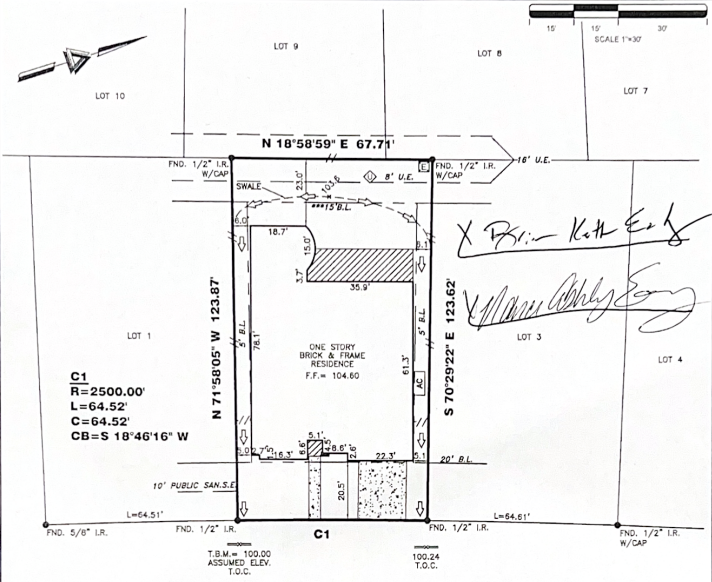

* CITY ORDINANCES	IR = IRON ROD	FND = FOUND	LEGEND	M.U.E. = MUNICIPAL UTILITY ESMT	— I — IRON FENCE					
** RESTRICTIVE COVENANTS	IP = IRON PIPE	FNC = FENCE		S.S.E. = SANITARY SEWER ESMT	— X — WIRE FENCE					
*** BUILDER GUIDELINES	P.L. = PROPERTY LINE	P.U.E. = PUBLIC UTILITY ESMT		W.L.E. = WATERLINE EASEMENT	— / — WOOD FENCE					
1) RECORD INFORMATION	U.E. = UTILITY EASEMENT	P.A.E. = PERMANENT ACCESS ESMT		R.O.W. = RIGHT-OF-WAY	— O — CHAIN LINK FENCE					
					— — — BUILDING LINE (B.L.)					
CONCRETE	COVERED	SOD	BRICK	A/C PAD	ELEC. BOX	UTIL. PED.	M.H. MANHOLE	WATER METER	EASEMENT LINE	AERIAL EASEMENT (A.E.)

X Brian Keth Early
Nanci Ashley Early

**GALLOWAY MIST LANE
(60' PRIVATE R.O.W.)
(IE/PUE)**

FINAL LOT GRADE COMPLETE
NOTE: SOD IN FRONT YARD
SOD IN BACK YARD
SWALE IN BACK YARD

812 GALLOWAY MIST LANE

PROPERTY INFORMATION
LOT 2 BLOCK 2
SUBDIVISION:
ARBOR GATE AT WEST RANCH SECTION 5
RECORDING INFO:
PLAT 2017057582, MAP RECORDS,
GALVESTON COUNTY, TEXAS
BORROWER:
BRIAN KETH EARLY AND NANCY ASHLEY EARLY
TITLE CO.
CHICAGO TITLE/EXECUTIVE TITLE CO., LTD.
G.F.# CTT18695937 G.F. DATE: 02-25-19
SURVEYED FOR:
PERRY HOMES, LLC