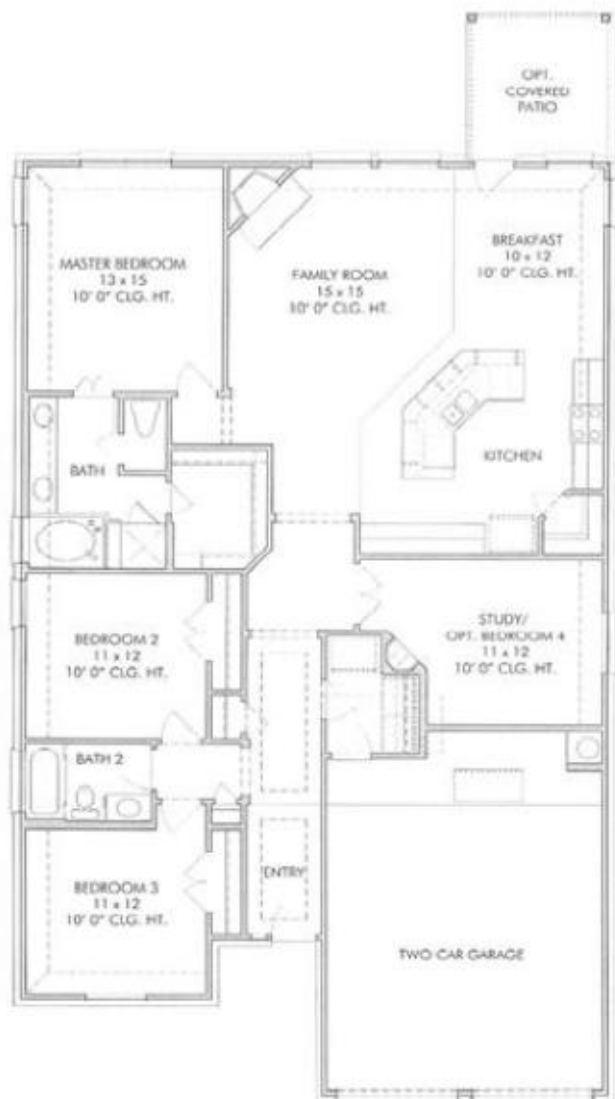

THE WETHERBY

- 3 Bedrooms, 2 Baths
- Open Floorplan
- Master Bedroom with Large Walk-In Closet

Approved by: 08/25/2014

All square footage is approximate. Anglia Homes reserves the right to change specifications and designs without notice.