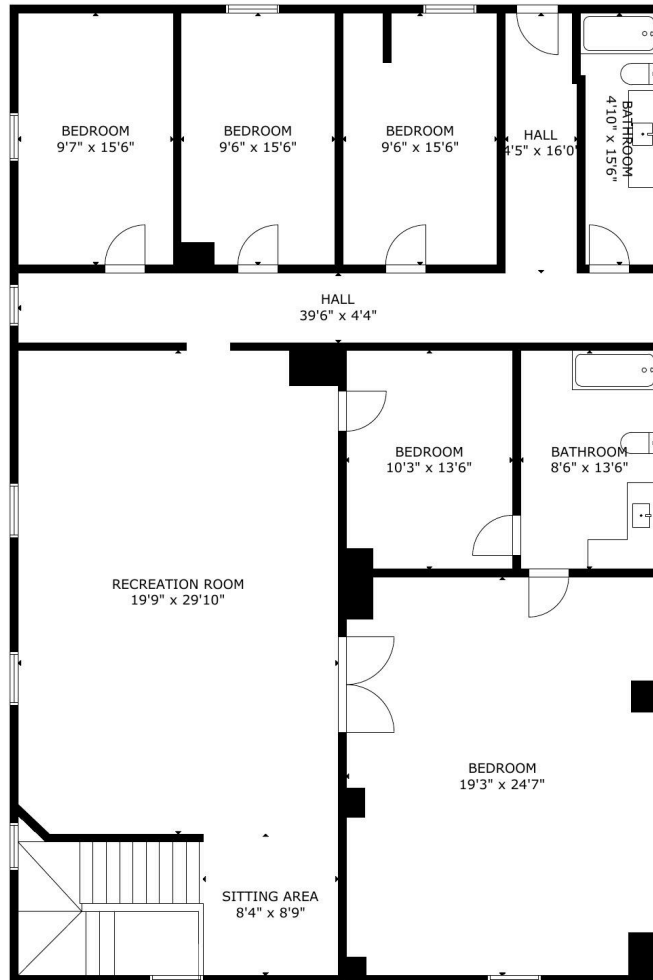

4322 Bennington St, Houston, TX, 77016, US

GROSS INTERNAL AREA
TOTAL: 4406 sq.ft
FLOOR 1: 2059 sq.ft, FLOOR 2: 2347 sq.ft
SIZE AND DIMENSIONS ARE APPROXIMATE, ACTUAL MAY VARY

FLOOR 1

4322 Bennington St, Houston, TX, 77016, US

GROSS INTERNAL AREA
TOTAL: 4406 sq.ft
FLOOR 1: 2059 sq.ft, FLOOR 2: 2347 sq.ft
SIZE AND DIMENSIONS ARE APPROXIMATE, ACTUAL MAY VARY

FLOOR 2

4322 Bennington St, Houston, TX, 77016, US

FLOOR 1

FLOOR 2

GROSS INTERNAL AREA
TOTAL: 4406 sq.ft
FLOOR 1: 2059 sq.ft, FLOOR 2: 2347 sq.ft
SIZE AND DIMENSIONS ARE APPROXIMATE, ACTUAL MAY VARY