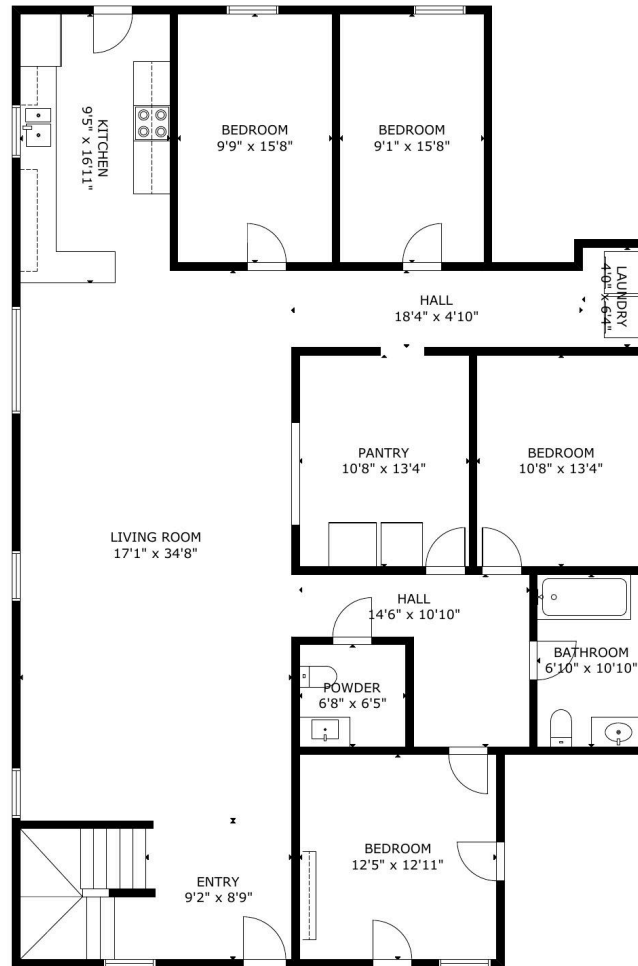

4322 Bennington St, Houston, TX, 77016, US

GROSS INTERNAL AREA
TOTAL: 4406 sq.ft
FLOOR 1: 2059 sq.ft, FLOOR 2: 2347 sq.ft
SIZE AND DIMENSIONS ARE APPROXIMATE, ACTUAL MAY VARY

FLOOR 1

4322 Bennington St, Houston, TX, 77016, US

GROSS INTERNAL AREA
TOTAL: 4406 sq.ft
FLOOR 1: 2059 sq.ft, FLOOR 2: 2347 sq.ft
SIZE AND DIMENSIONS ARE APPROXIMATE, ACTUAL MAY VARY

FLOOR 2

4322 Bennington St, Houston, TX, 77016, US

FLOOR 1

FLOOR 2

GROSS INTERNAL AREA
TOTAL: 4406 sq.ft
FLOOR 1: 2059 sq.ft, FLOOR 2: 2347 sq.ft
SIZE AND DIMENSIONS ARE APPROXIMATE, ACTUAL MAY VARY