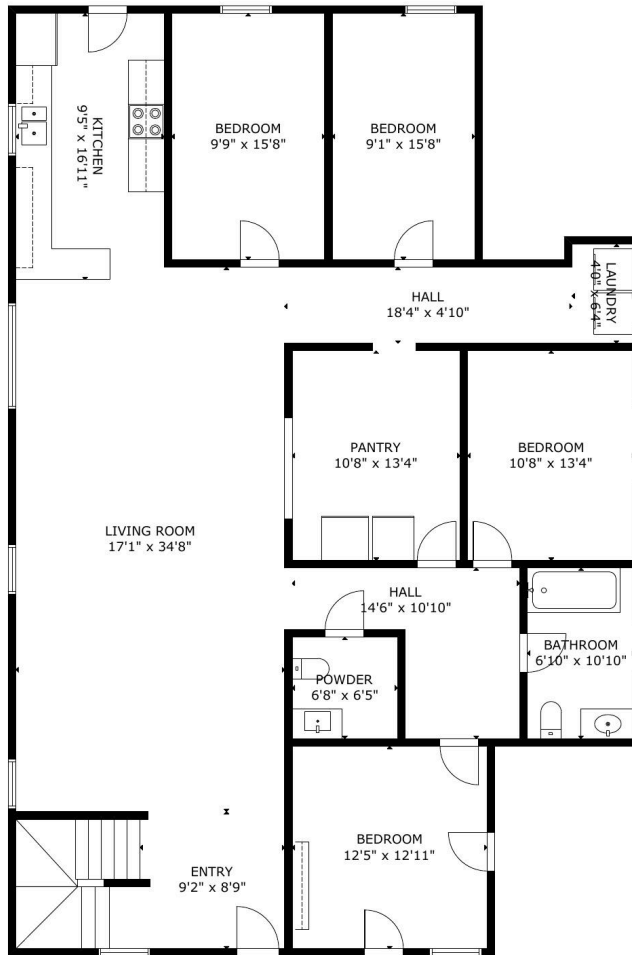

4322 Bennington St, Houston, TX, 77016, US

GROSS INTERNAL AREA
TOTAL: 4406 sq.ft
FLOOR 1: 2059 sq.ft, FLOOR 2: 2347 sq.ft
SIZE AND DIMENSIONS ARE APPROXIMATE, ACTUAL MAY VARY

FLOOR 1

4322 Bennington St, Houston, TX, 77016, US

GROSS INTERNAL AREA
TOTAL: 4406 sq.ft
FLOOR 1: 2059 sq.ft, FLOOR 2: 2347 sq.ft
SIZE AND DIMENSIONS ARE APPROXIMATE, ACTUAL MAY VARY

FLOOR 2

4322 Bennington St, Houston, TX, 77016, US

FLOOR 1

FLOOR 2

GROSS INTERNAL AREA
TOTAL: 4406 sq.ft
FLOOR 1: 2059 sq.ft, FLOOR 2: 2347 sq.ft
SIZE AND DIMENSIONS ARE APPROXIMATE, ACTUAL MAY VARY