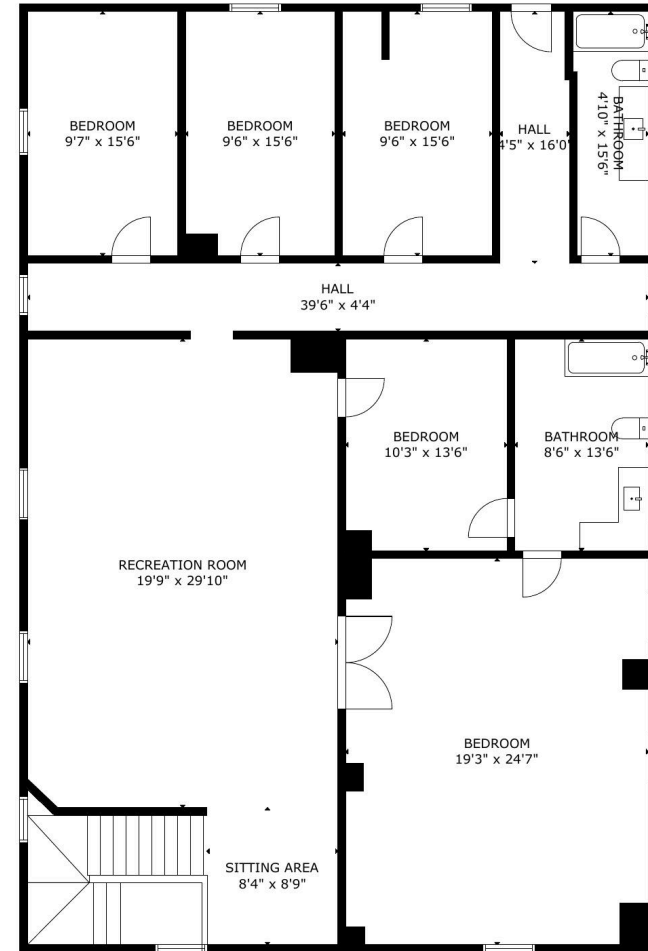

4322 Bennington St, Houston, TX, 77016, US

GROSS INTERNAL AREA
TOTAL: 4406 sq.ft
FLOOR 1: 2059 sq.ft, FLOOR 2: 2347 sq.ft
SIZE AND DIMENSIONS ARE APPROXIMATE, ACTUAL MAY VARY

FLOOR 1

4322 Bennington St, Houston, TX, 77016, US

GROSS INTERNAL AREA
TOTAL: 4406 sq.ft
FLOOR 1: 2059 sq.ft, FLOOR 2: 2347 sq.ft
SIZE AND DIMENSIONS ARE APPROXIMATE, ACTUAL MAY VARY

FLOOR 2

4322 Bennington St, Houston, TX, 77016, US

FLOOR 1

FLOOR 2

GROSS INTERNAL AREA
TOTAL: 4406 sq.ft
FLOOR 1: 2059 sq.ft, FLOOR 2: 2347 sq.ft
SIZE AND DIMENSIONS ARE APPROXIMATE, ACTUAL MAY VARY