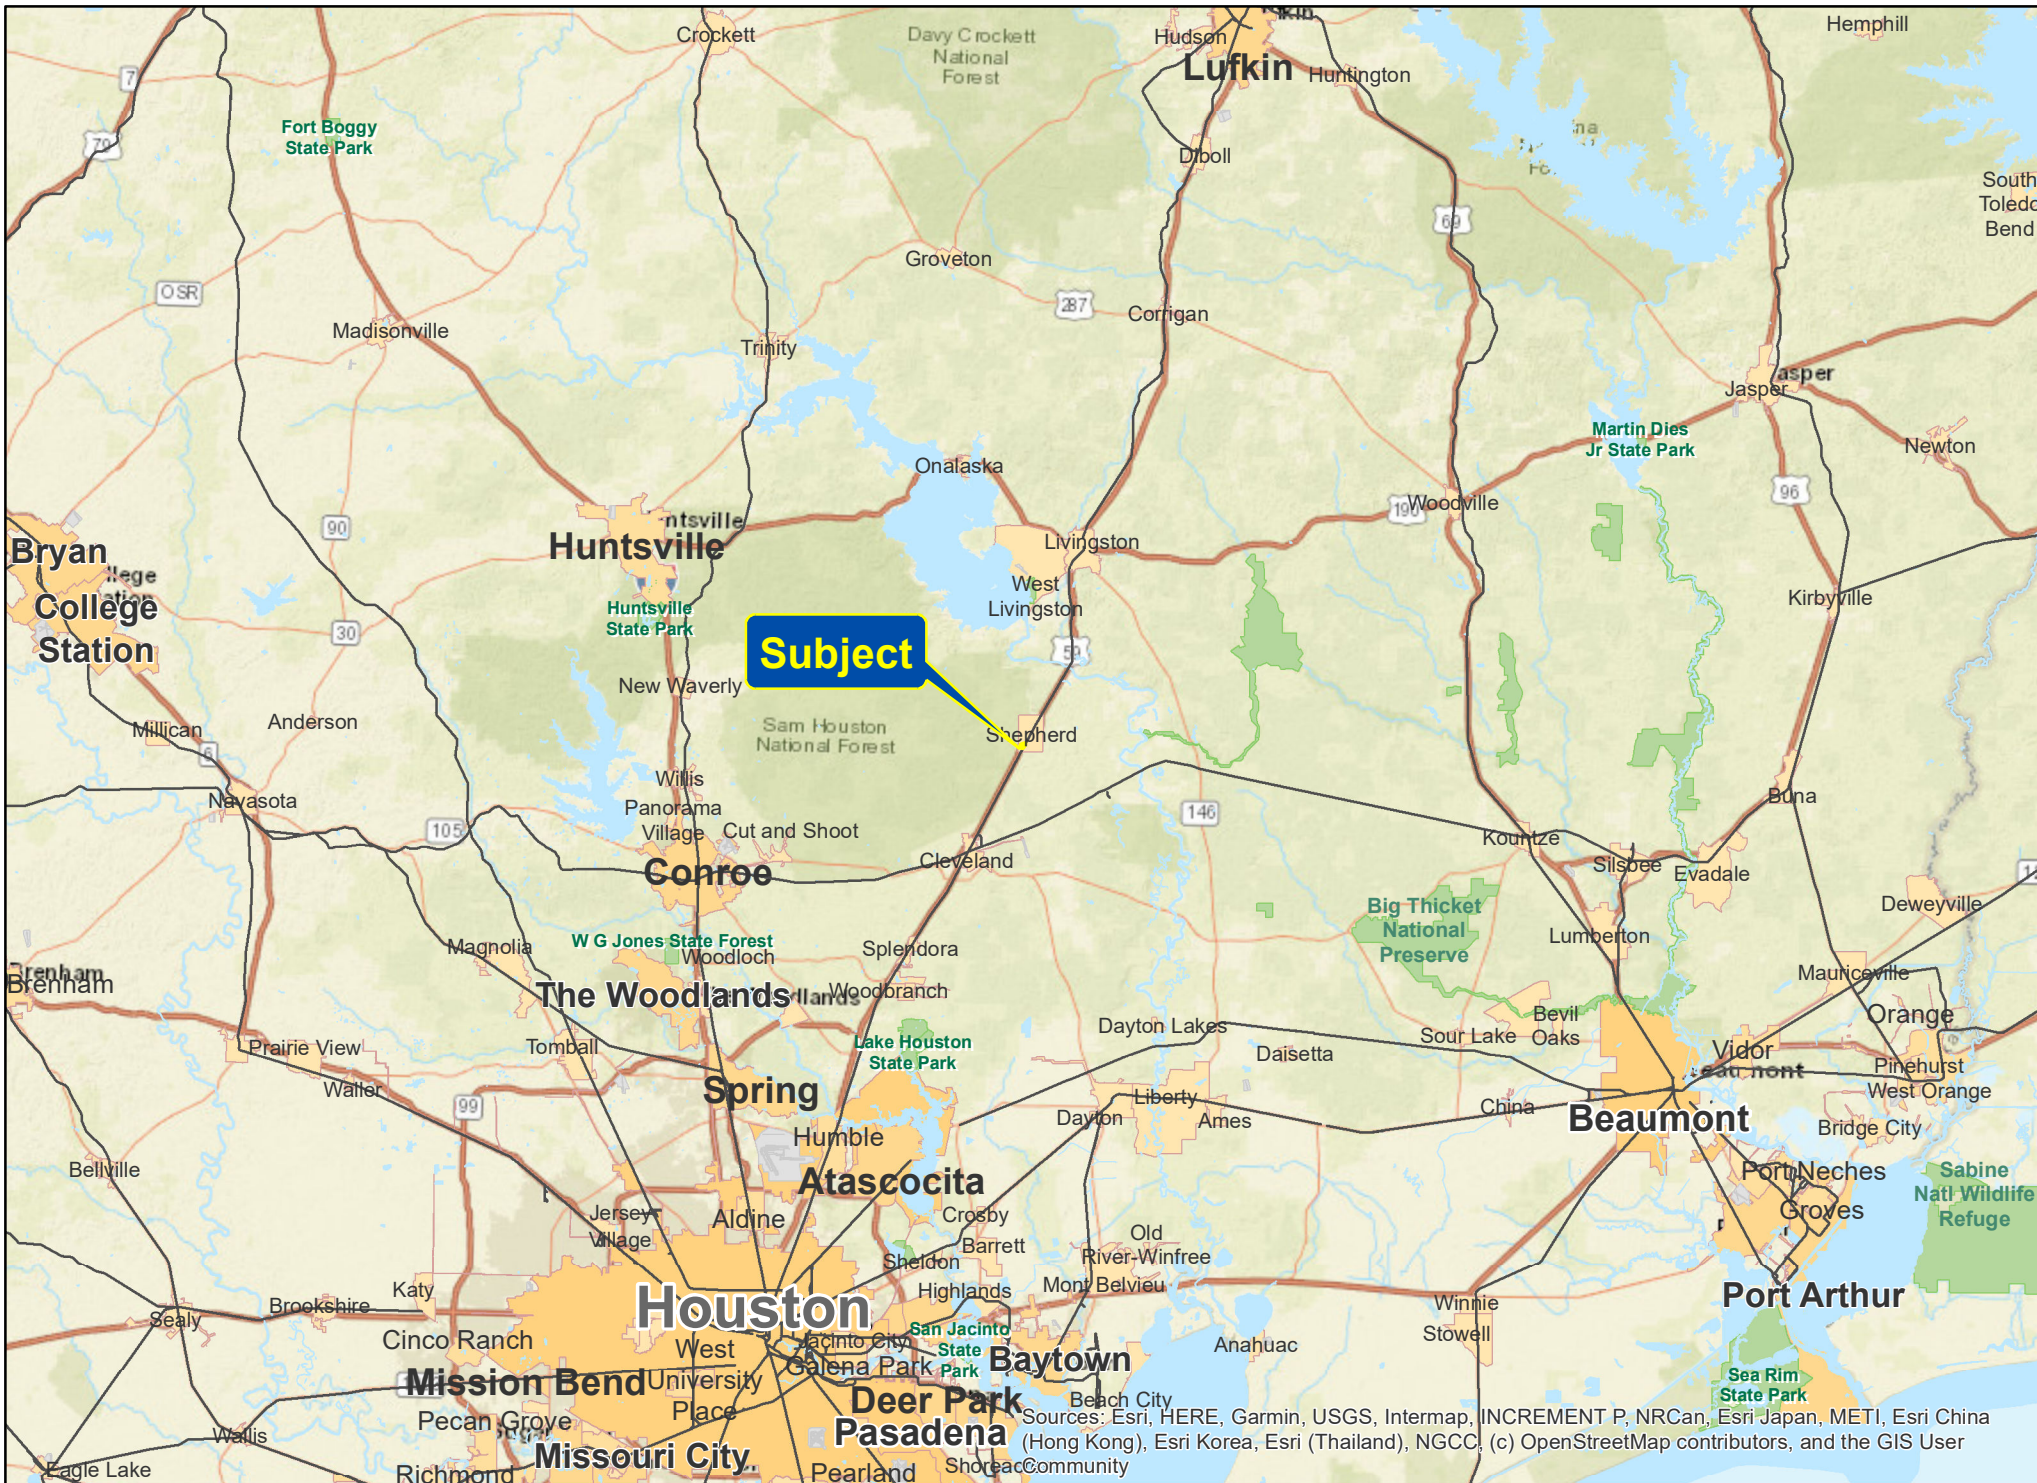

Sources: Esri, HERE, Garmin, USGS, Intermap, INCREMENT P, NRCan, Esri Japan, METI, Esri China (Hong Kong), Esri Korea, Esri (Thailand), NGCC, (c) OpenStreetMap contributors, and the GIS User Community

27.5 Acres | Highway 59 | San Jacinto Co., Texas

For illustration purposes only.

27.5 Acres | Highway 59 | San Jacinto Co., Texas

For illustration purposes only.

Sources: Esri, HERE, Garmin, USGS, Intermap, INCREMENT P, NRCan, Esri Japan, METI, Esri China (Hong Kong), Esri Korea, Esri (Thailand), NGCC, (c) OpenStreetMap contributors, and the GIS User

27.5 Acres | Highway 59 | San Jacinto Co., Texas

For illustration purposes only.